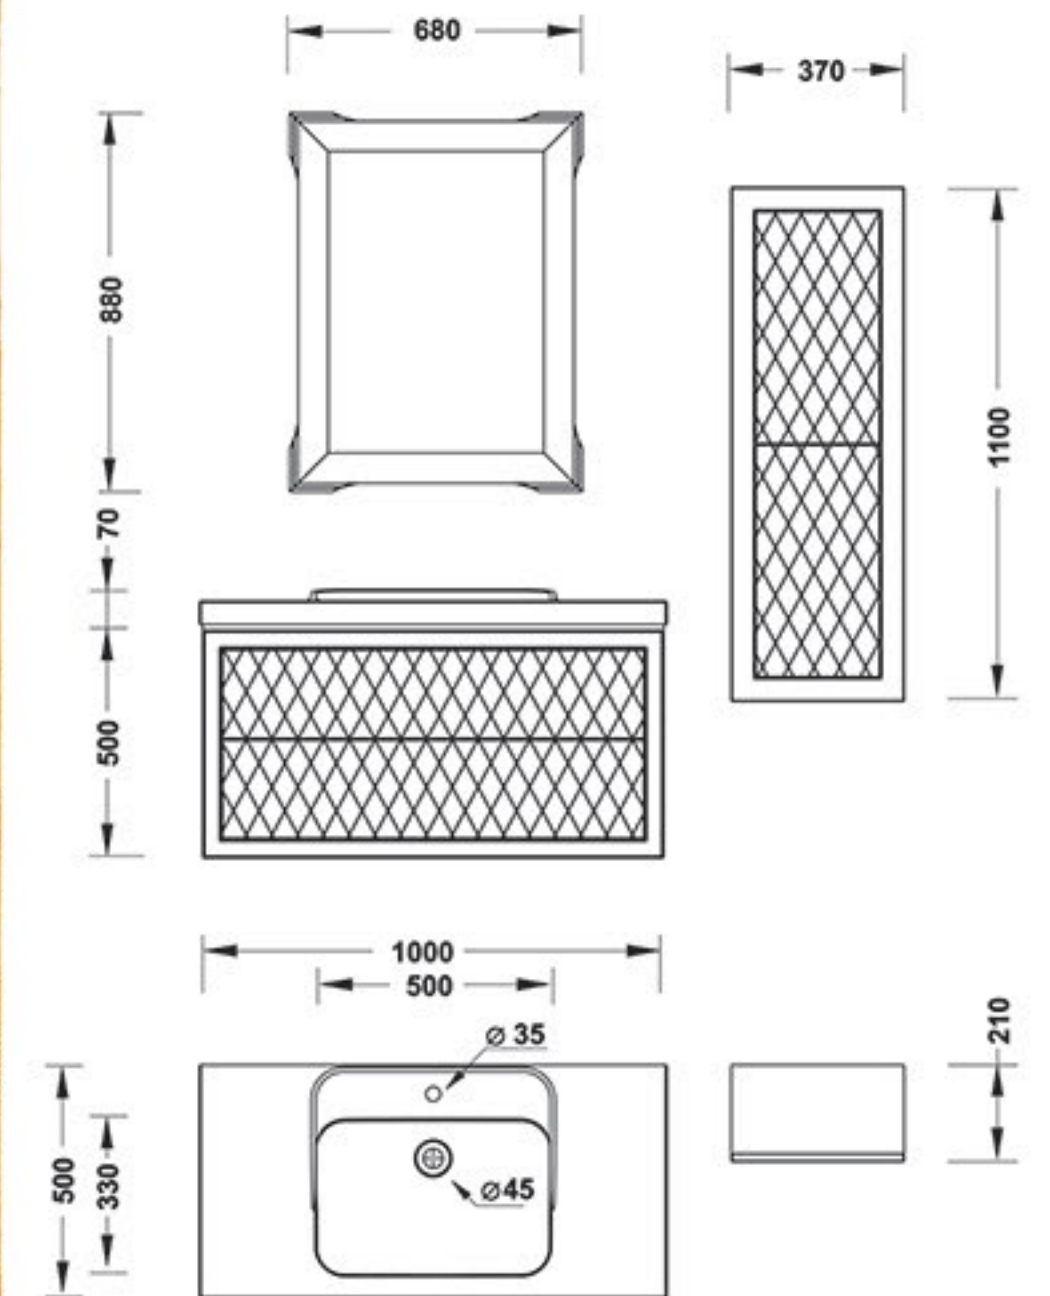

Venere

Refined design

Box

PARTS	MATERIAL
FIX PART	PVC
DOOR	PVC

> Refined details, workmanship and proportions; The formal composure of **Samsangan** is always surprising. The washbasin integrated in the Corian top is in a color that deliberately contrasts with the unit yet is **harmonized** by the environment.