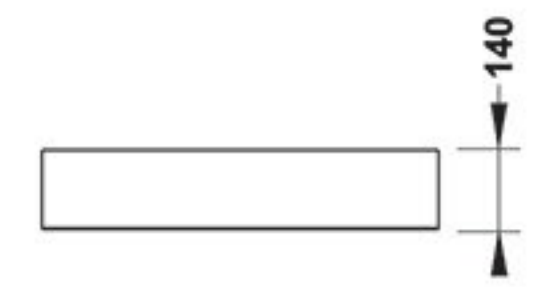

Arena

Feel the water

Box

PARTS	MATERIAL
FIX PART	PVC
DOOR	PVC

PARTS	MATERIAL
MIRROR FRAME	PVC
BOWEL	SAM-TANO
FURNITURE 1	RADIANZ
FURNITURE 2	PVC-PUSHING DOOR

It was born from our wish to offer our Customers a wide range of sturdy, reliable, safe and easy to use. They are entirely manufactured with top quality components, which, together with our experience and specialization, allow us to meet our targets while ensuring competitive prices.