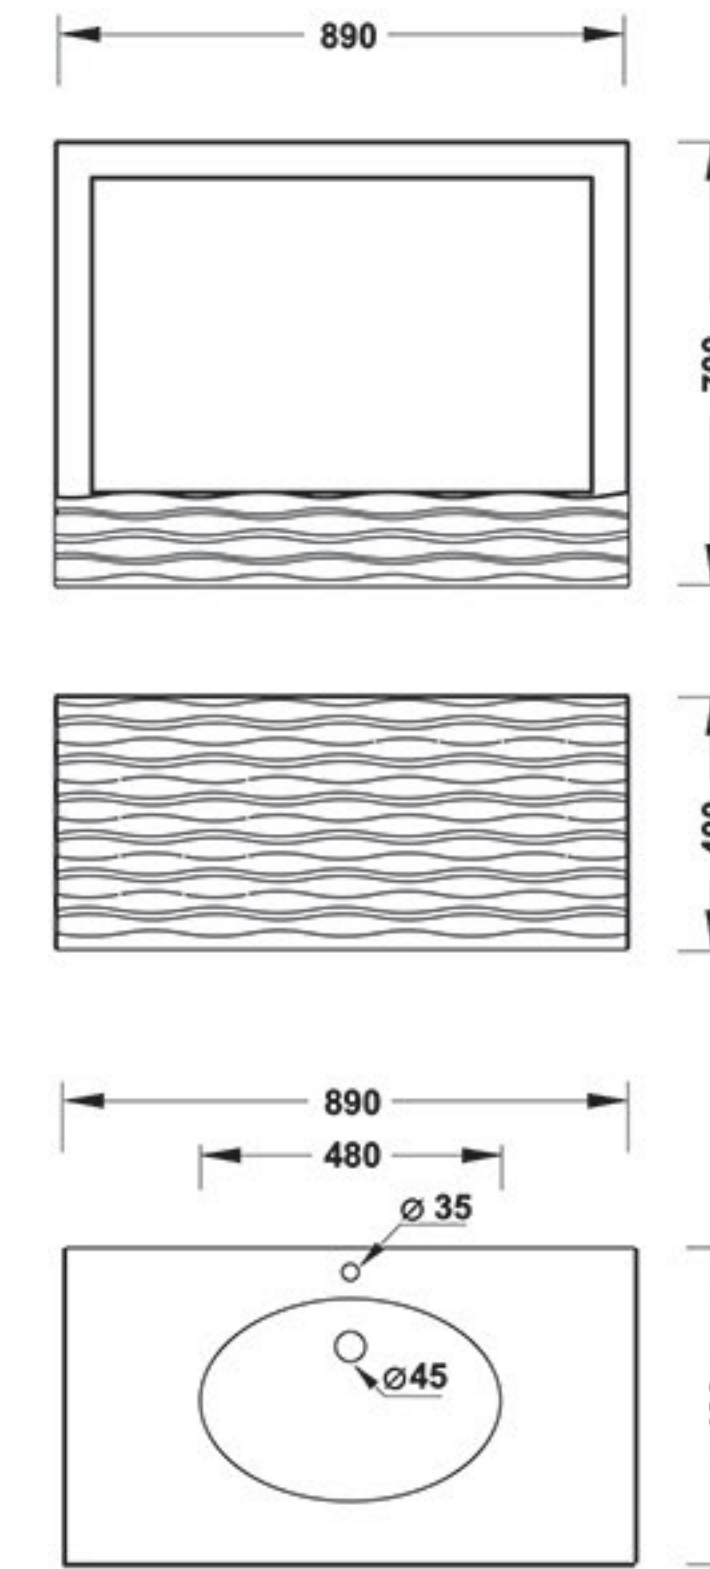

Box

PARTS	MATERIAL
FIX PART	PVC
DOOR	PVC

PARTS	MATERIAL
MIRROR FRAME	PVC
BOWEL	SAM-TANO
FURNITURE 1	RADIANZ
FURNITURE 2	PVC-PUSHING DOOR