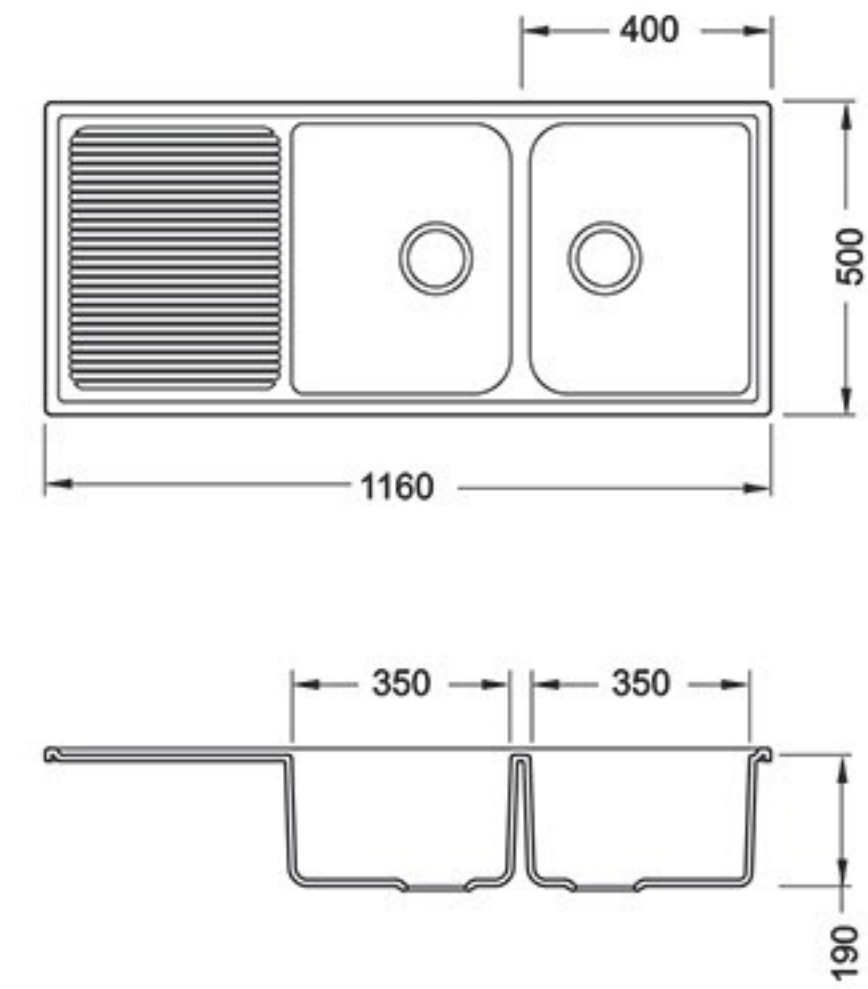

Armino

Invisible technology, shape purity

Box

PARTS	MATERIAL
FIX PART	PVC
DOOR	PVC

PARTS	MATERIAL
MIRROR FRAME	PVC
BOWEL	SAM-TANO
FURNITURE 1	RADIANZ
FURNITURE 2	PVC-PUSHING DOOR

> **Simple style** and flexibility are the main features of all surfaces, seamlessly linking the concepts of **harmony**, space and freedom. Everything about the **Fabrian** has been conceived to take into account space savings and the needs of its everyday users