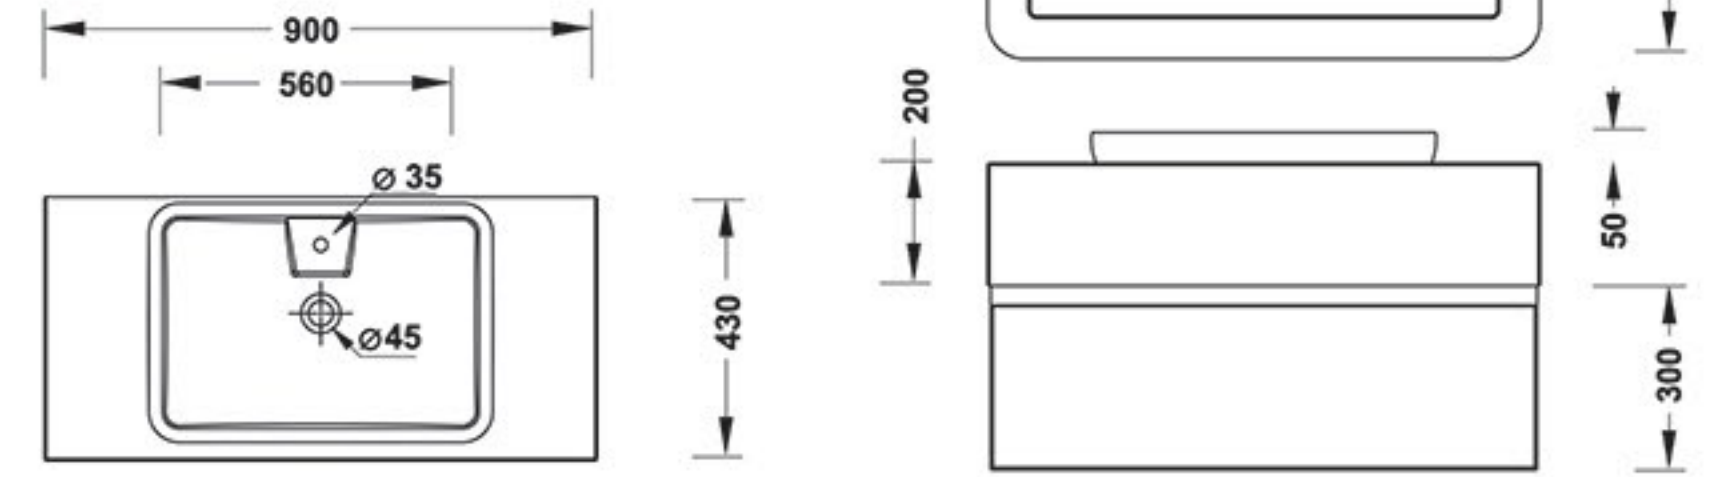

➤ Samsangan brand, features an exquisite variety of shapes, colors and additional pieces. The extraordinary decorations will be well received by those who appreciate a variety of forms and styles. We guarantee that our collection will allow you to create one of a kind effect – an interior that is both unique in character and emphasizes the owner's tastes