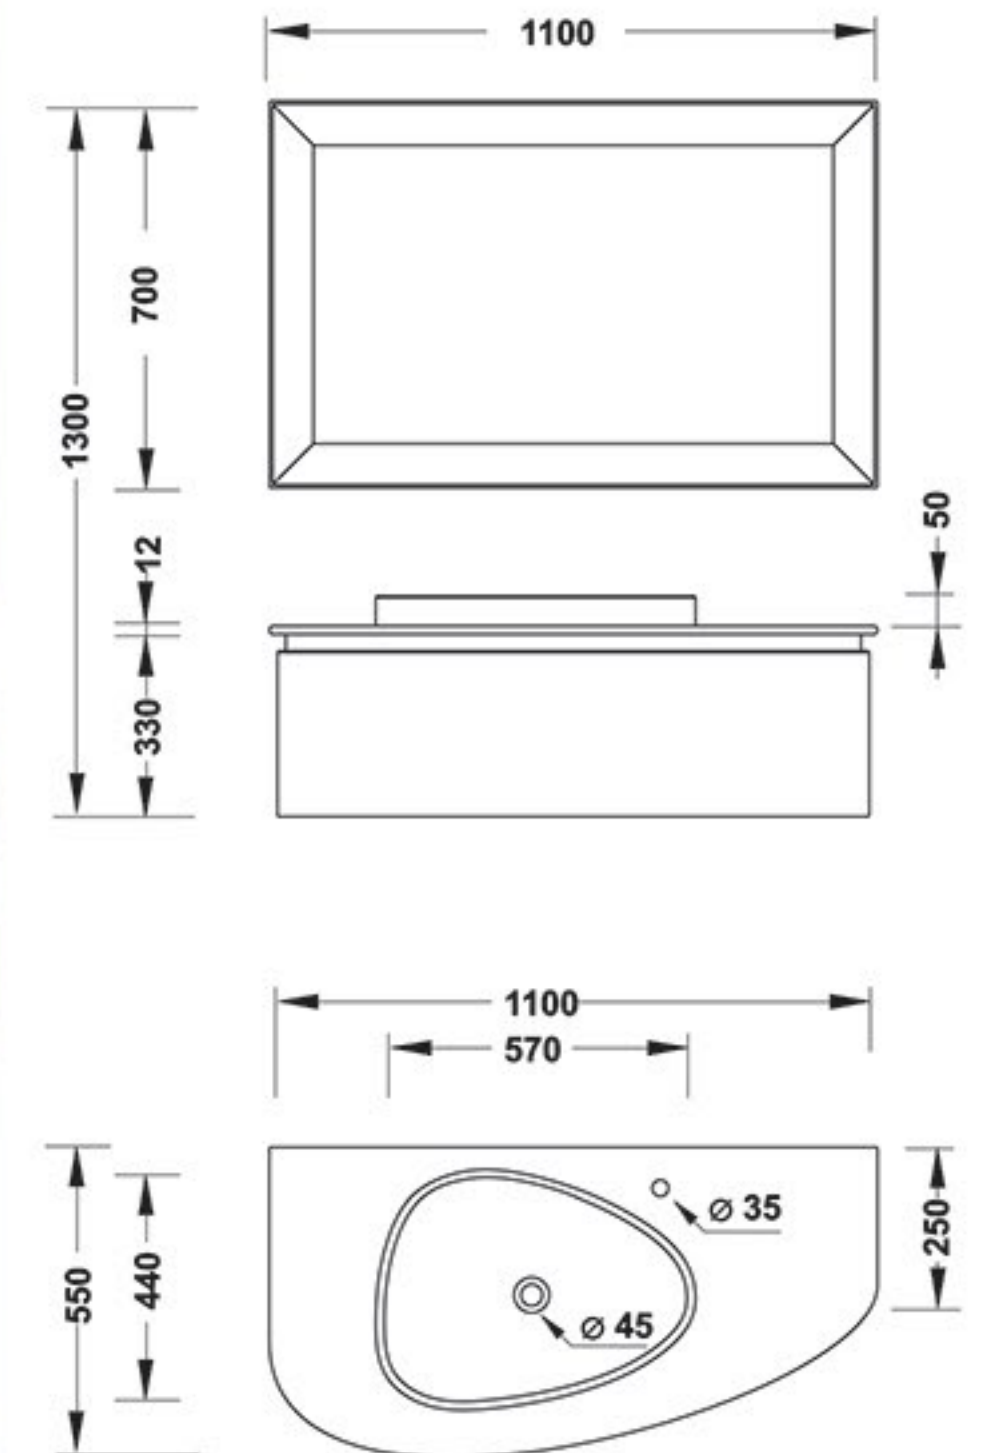

universal style

Box

PARTS	MATERIAL
FIX PART	PVC
DOOR	PVC

PARTS	MATERIAL
MIRROR FRAME	PVC
BOWEL	SAM-TANO
FURNITURE 1	RADIANZ
FURNITURE 2	PVC-PUSHING DOOR

> **Close your eyes** for a minute. **Imagine** that you are at the center of humanity.
Open your eyes. Be in that center.