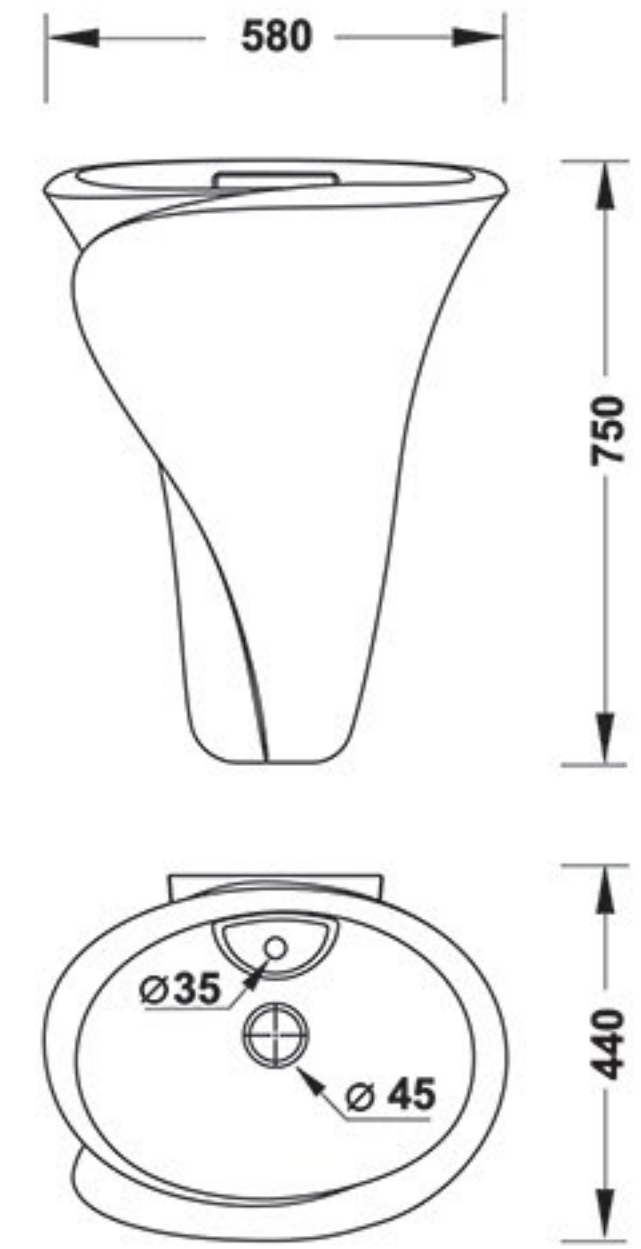

Florida

Characteristic class of bathroom furnishings outbreaks

Box

PARTS	MATERIAL
FIX PART	PVC
DOOR	PVC

PARTS	MATERIAL
MIRROR FRAME	PVC
BOWEL	SAM-TANO
FURNITURE 1	RADIANZ
FURNITURE 2	PVC-PUSHING DOOR

➤ The Soft Curved Lines and Flourish appearance of the SAM-VUCCI Range Washbasins, Imply Refinement and Elegance.