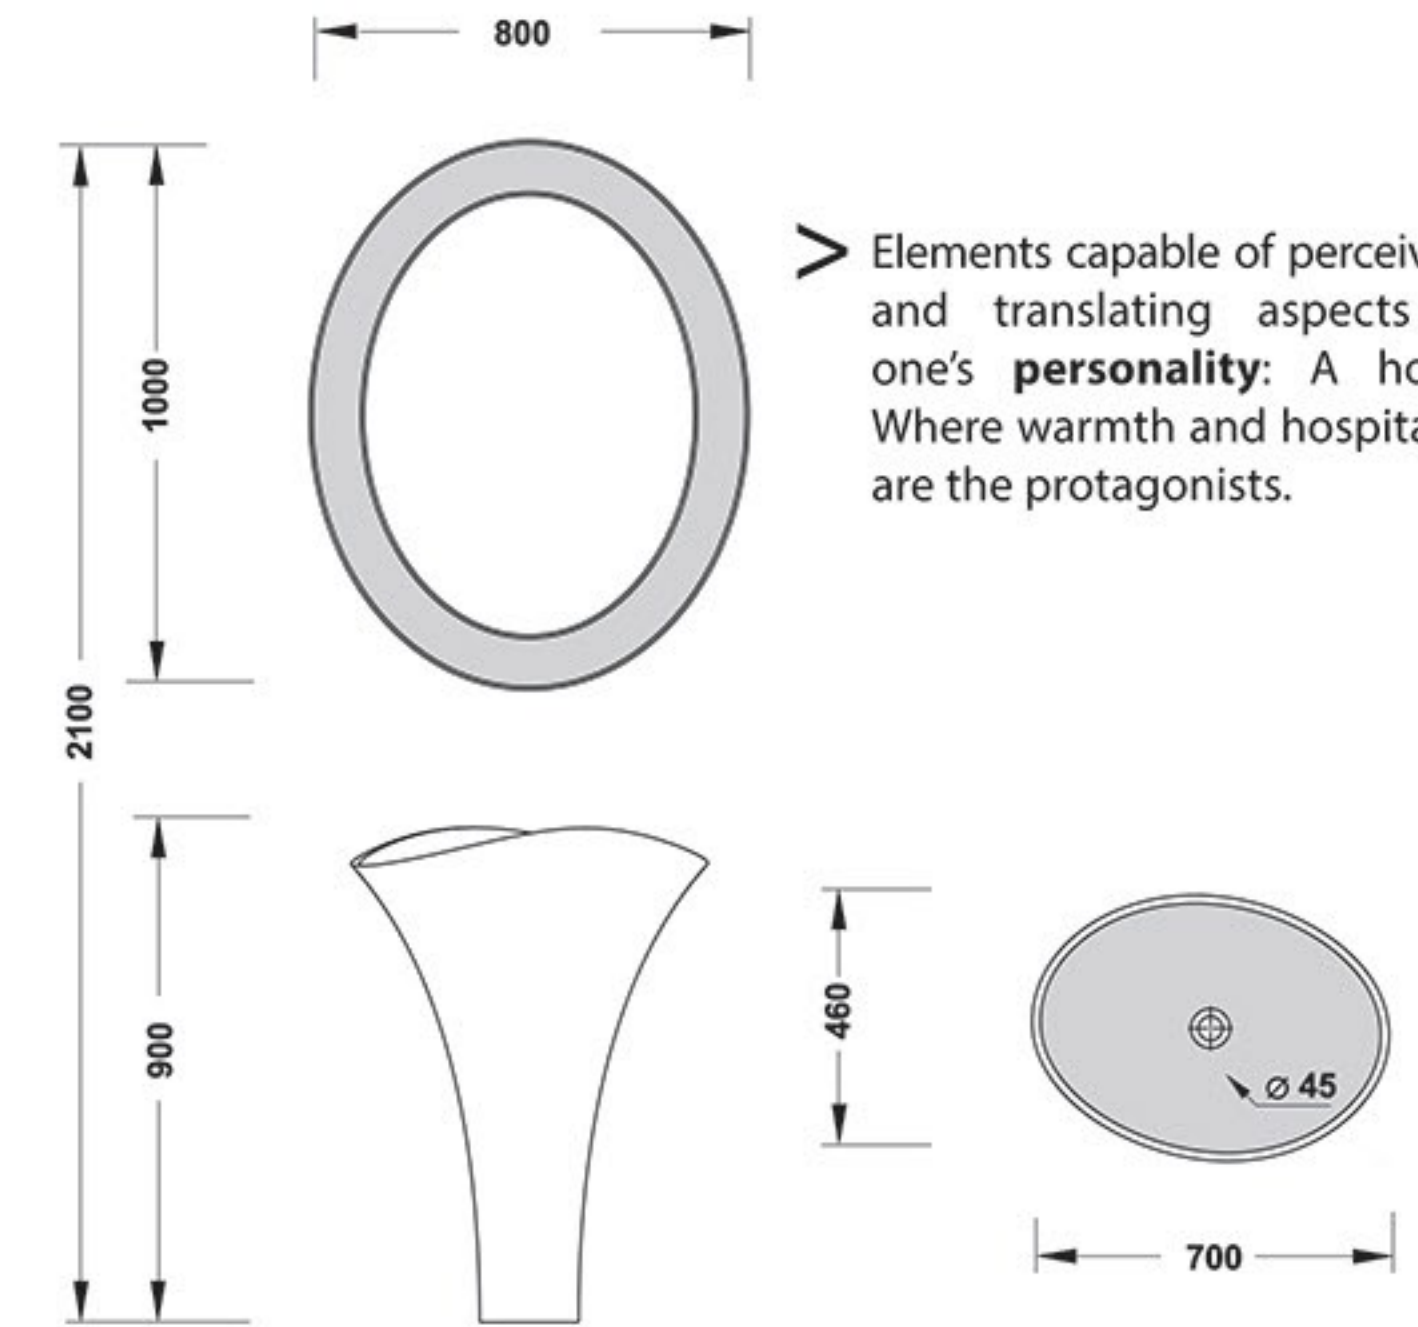

Jasmin

Because diversity makes all the difference

Box

PARTS	MATERIAL
FIX PART	PVC
DOOR	PVC

PARTS	MATERIAL
MIRROR FRAME	PVC
BOWEL	SAM-TANO
FURNITURE 1	RADIANZ
FURNITURE 2	PVC-PUSHING DOOR

Elements capable of perceiving and translating aspects of one's **personality**: A home Where warmth and hospitality are the protagonists.