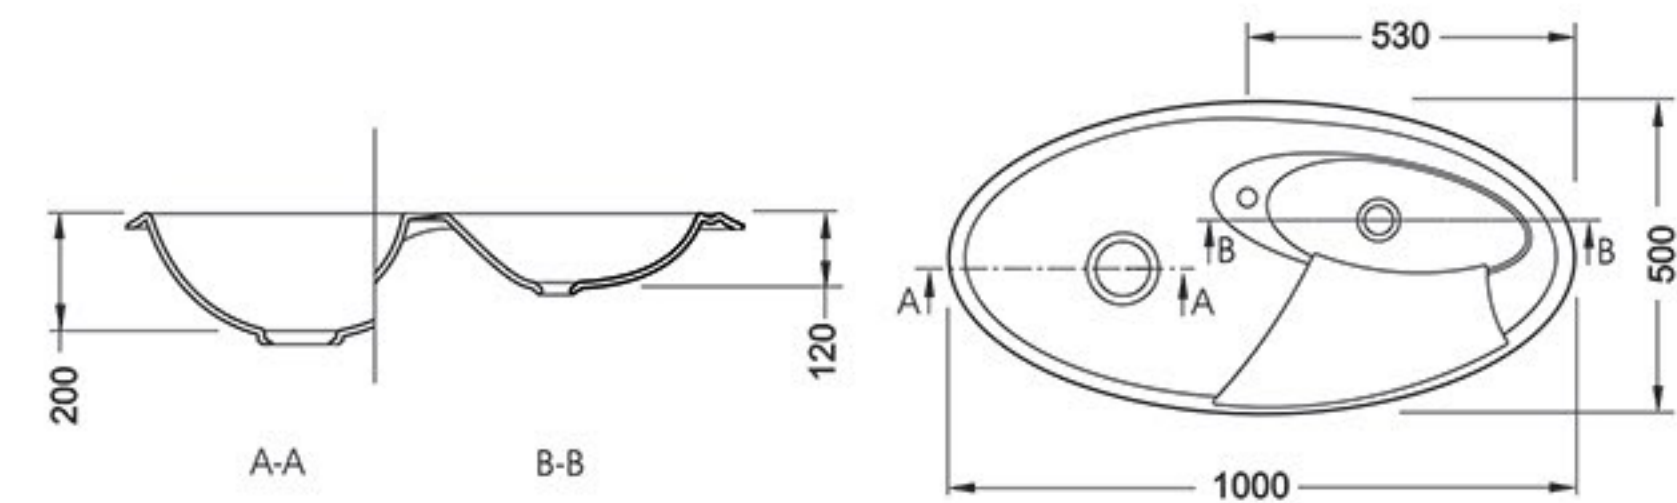

Ariana

Expressive and vibrant

Box

PARTS	MATERIAL
FIX PART	PVC
DOOR	PVC

PARTS	MATERIAL
MIRROR FRAME	PVC
BOWEL	SAM-TANO
FURNITURE 1	RADIANZ
FURNITURE 2	PVC-PUSHING DOOR

> **Fabron** value is Intended as search of excellence, passion, constant investment in **machine technology**, high efficiency of the entire manufacturing process, attention to end user needs, products with reduced environmental impact.