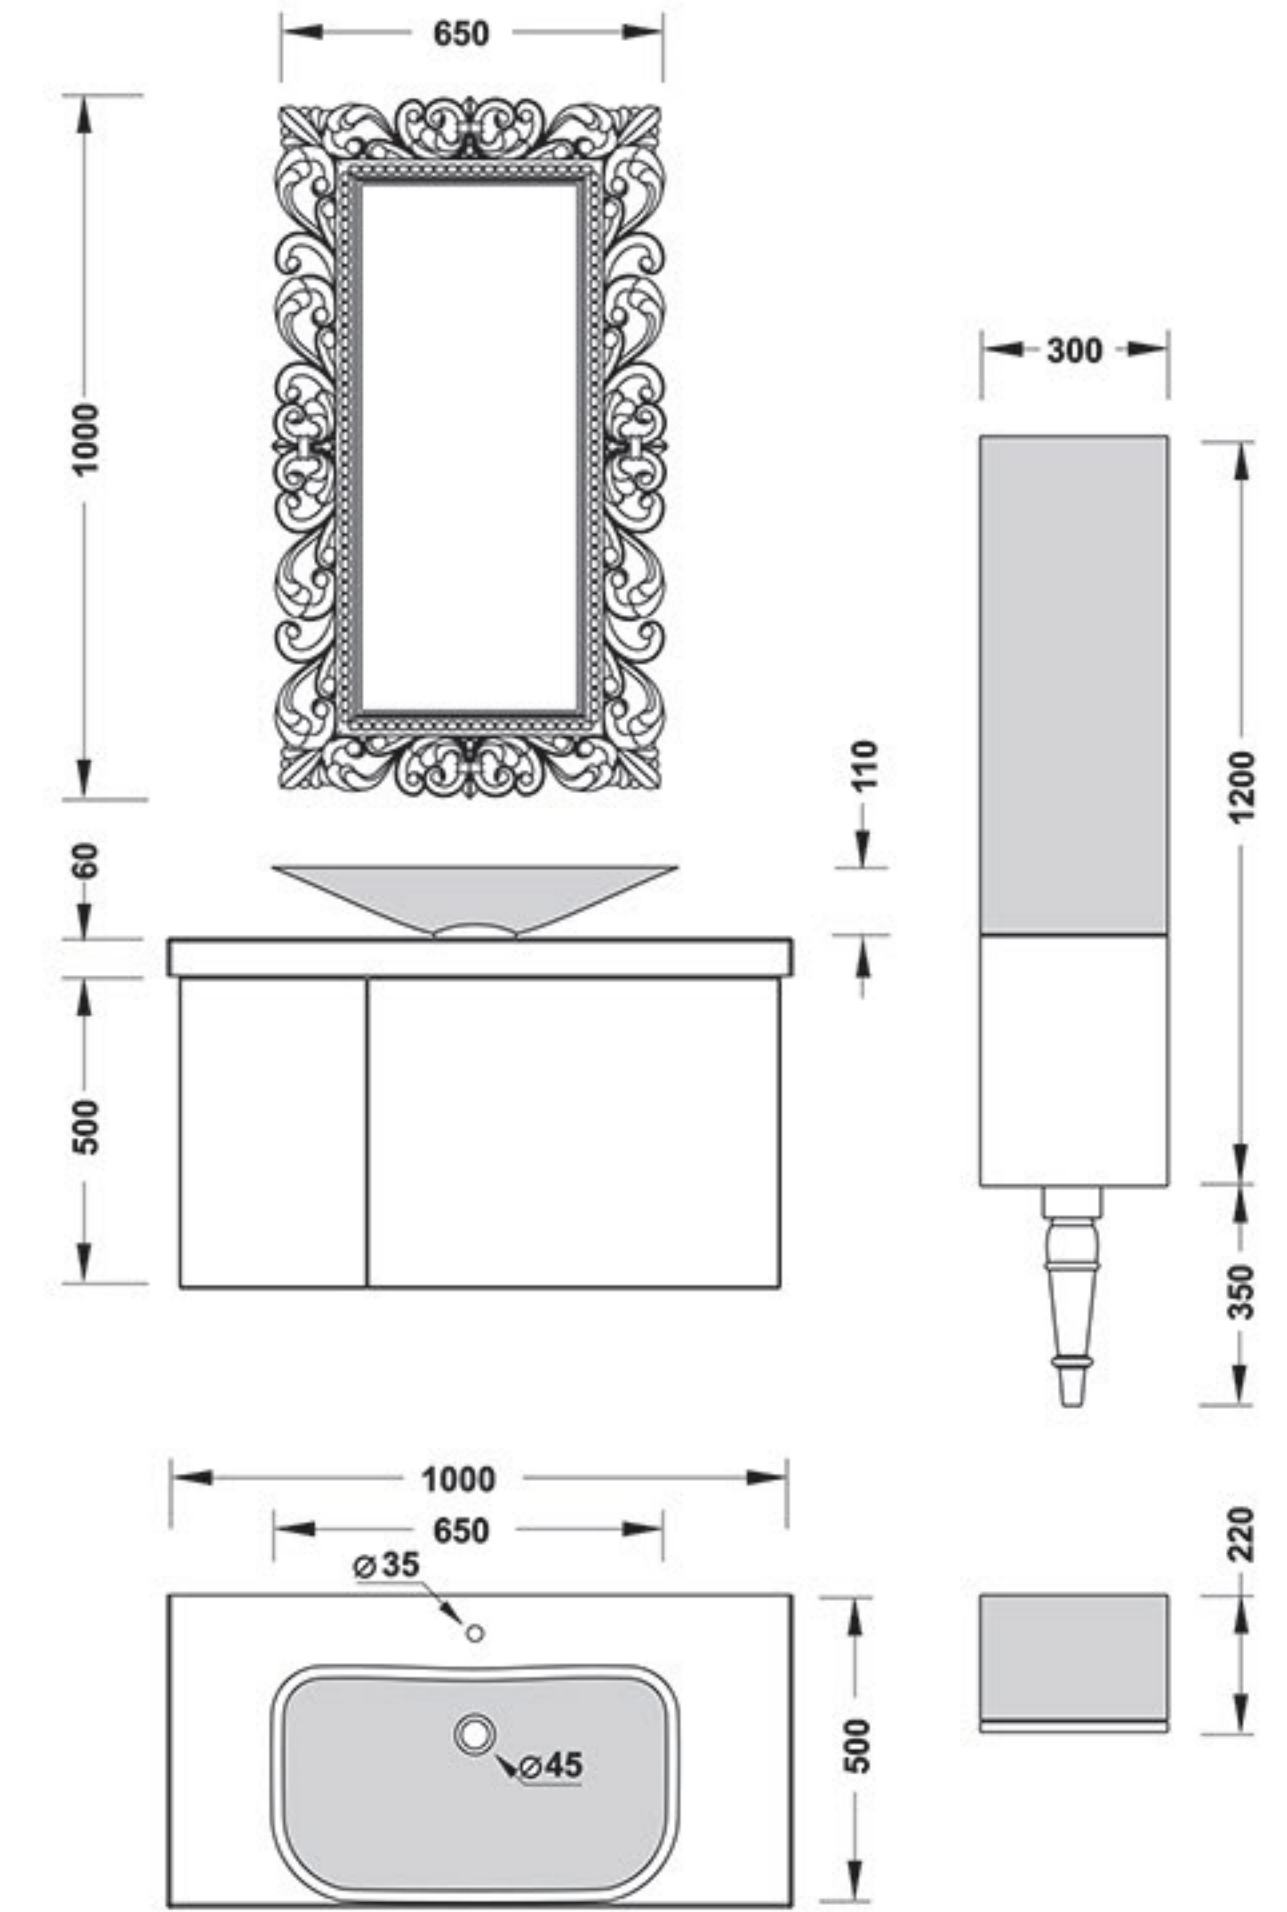

Box

PARTS	MATERIAL
FIX PART	PVC
DOOR	PVC

PARTS	MATERIAL
MIRROR FRAME	PVC
BOWEL	SAM-TANO
FURNITURE 1	RADIANZ
FURNITURE 2	PVC-PUSHING DOOR

> **Samsangan** design interprets different inspirations, ensuring maximum aesthetic appeal in any type of environment and giving each its own style.