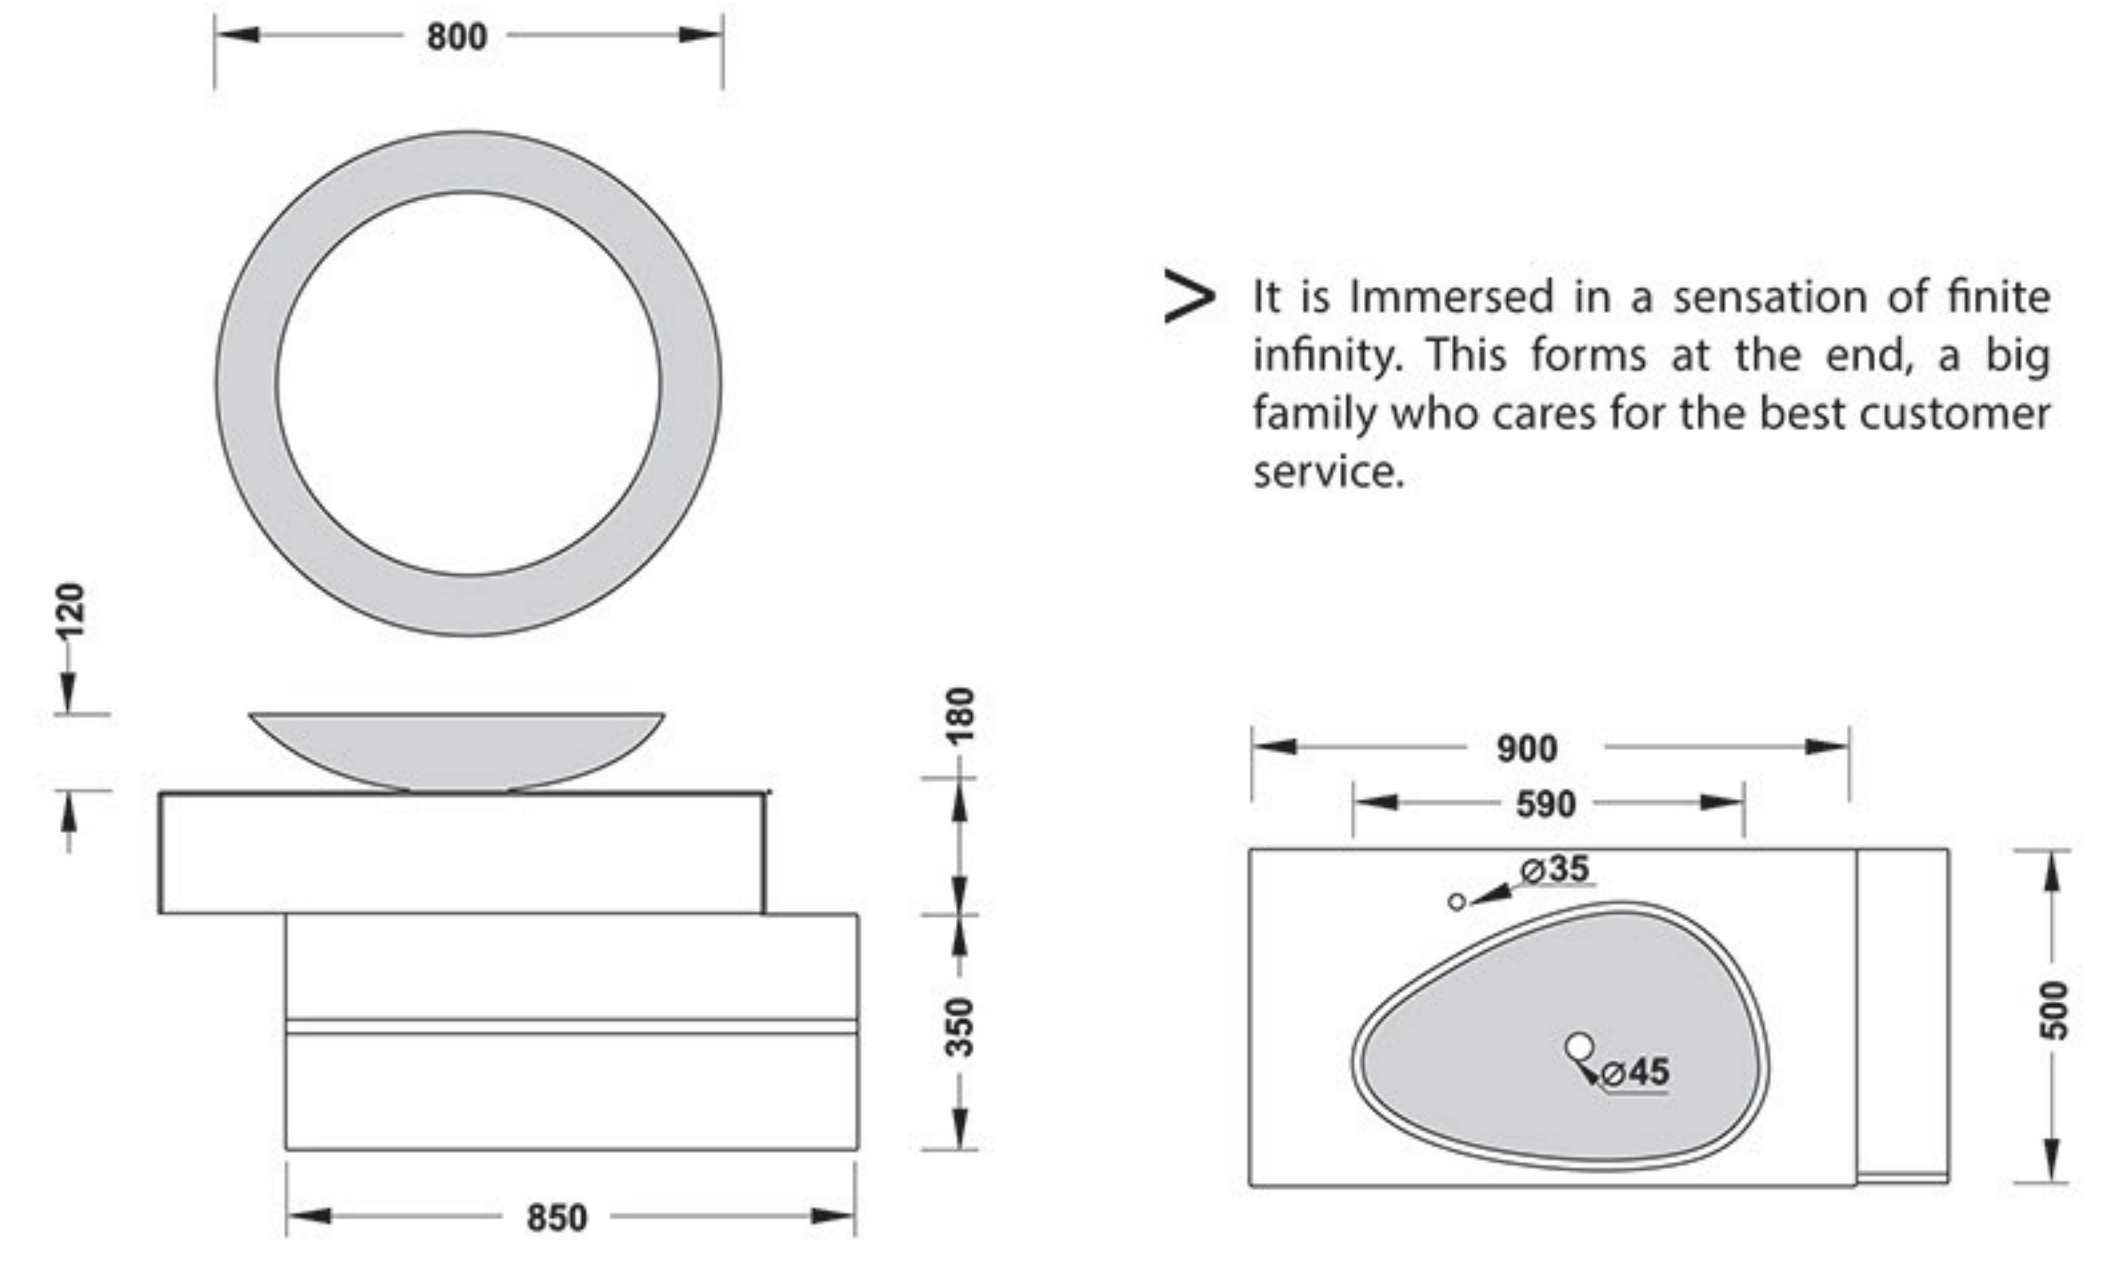

Box

PARTS	MATERIAL
FIX PART	PVC
DOOR	PVC

PARTS	MATERIAL
MIRROR FRAME	PVC
BOWEL	SAM-TANO
FURNITURE 1	RADIANZ
FURNITURE 2	PVC-PUSHING DOOR

It is Immersed in a sensation of finite infinity. This forms at the end, a big family who cares for the best customer service.