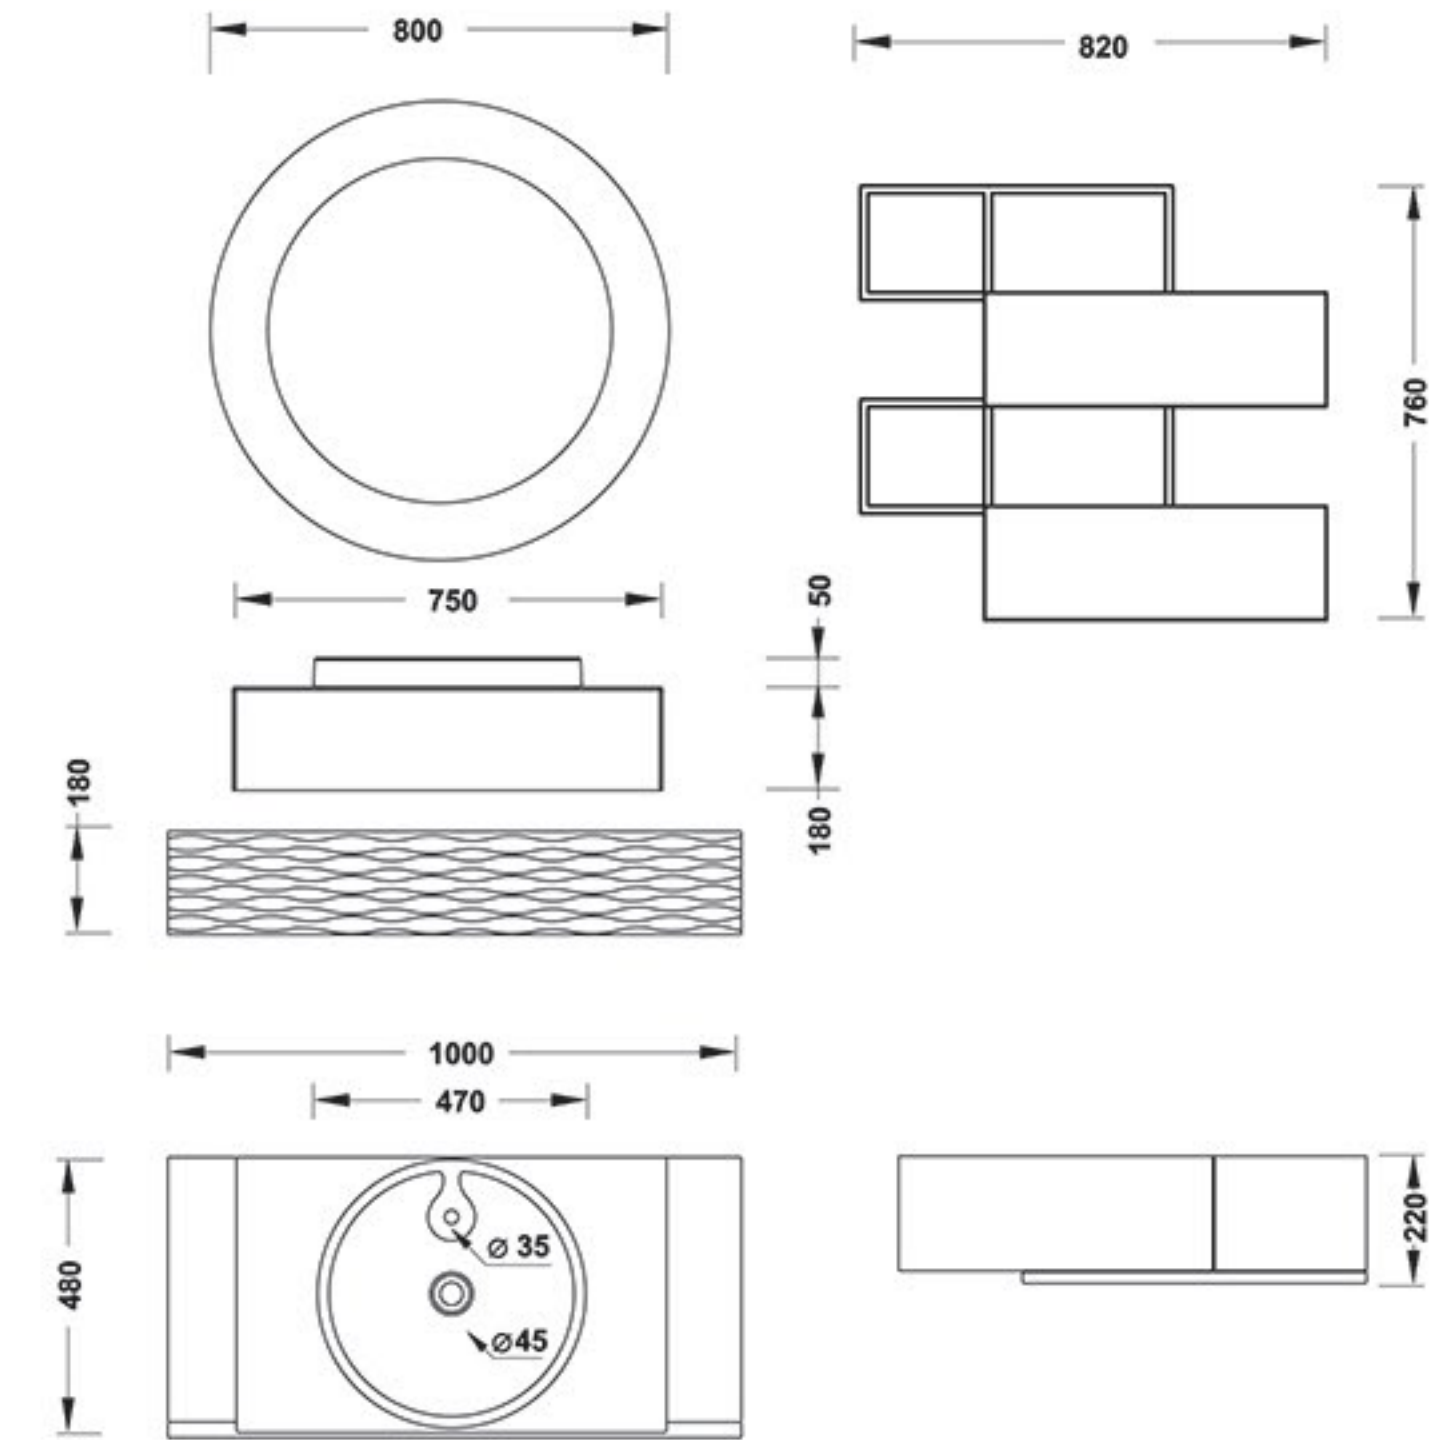

Valentino

Its Convenience and vivid essence

Box

PARTS	MATERIAL
FIX PART	PVC
DOOR	PVC

PARTS	MATERIAL
MIRROR FRAME	PVC
BOWEL	SAM-TANO
FURNITURE 1	RADIANZ
FURNITURE 2	PVC-PUSHING DOOR