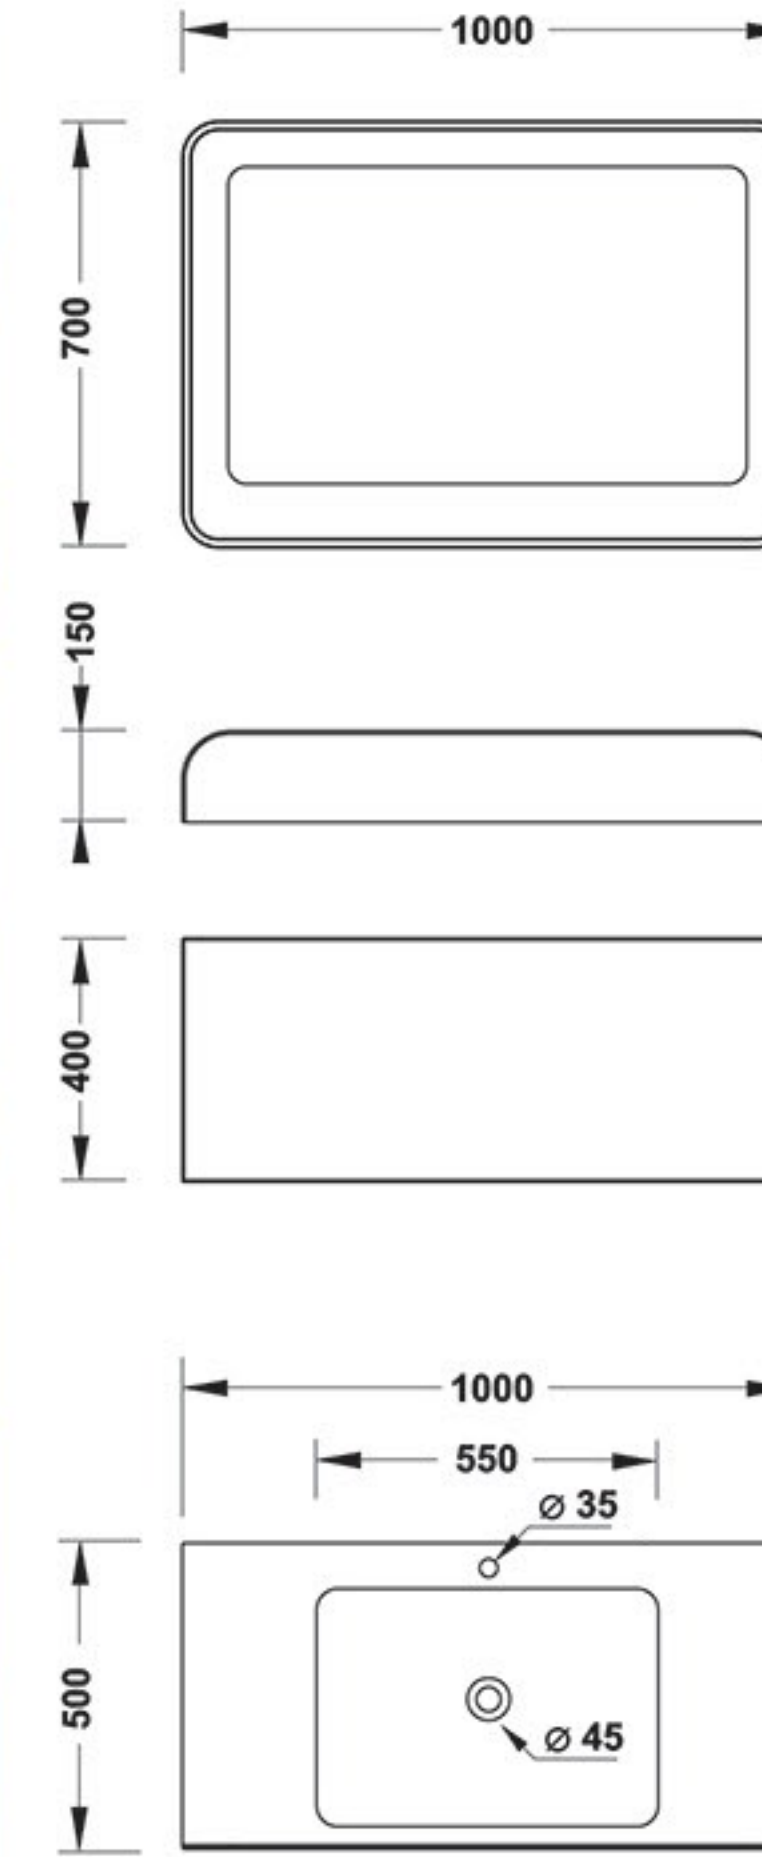

Arena

Feel the water

Box

PARTS	MATERIAL
FIX PART	PVC
DOOR	PVC

PARTS	MATERIAL
MIRROR FRAME	PVC
BOWEL	SAM-TANO
FURNITURE 1	RADIANZ
FURNITURE 2	PVC-PUSHING DOOR

It was born from our wish to offer our Customers a wide range of sturdy, reliable, safe and easy to use. They are entirely manufactured with top quality components, which, together with our experience and specialization, allow us to meet our targets while ensuring competitive prices.