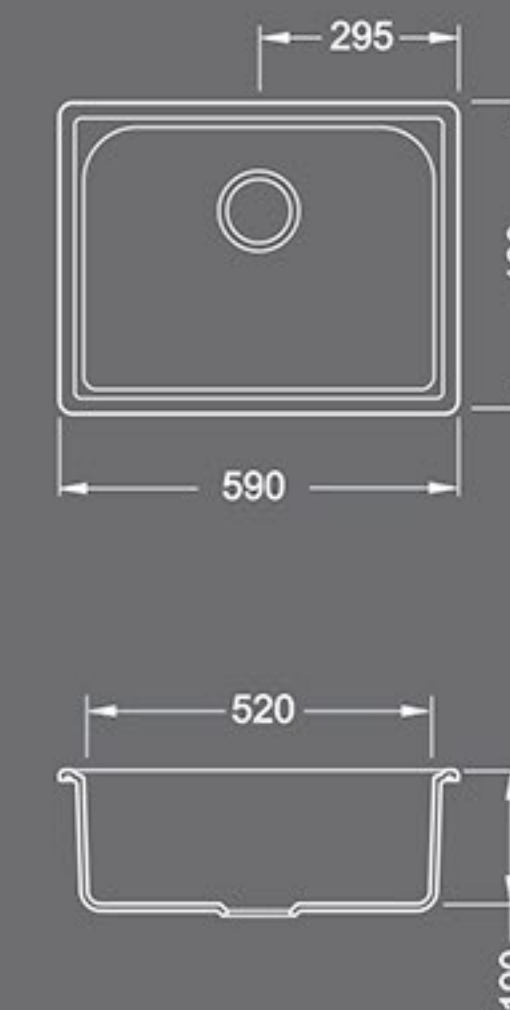

Elena

Maximum simplicity, minimal concern

Box

PARTS	MATERIAL
FIX PART	PVC
DOOR	PVC

PARTS	MATERIAL
MIRROR FRAME	PVC
BOWEL	SAM-TANO
FURNITURE 1	RADIANZ
FURNITURE 2	PVC-PUSHING DOOR

> These **sinks** are synonymous with only the **finest materials** and finishes, making kitchens pleasant, **functional** places able to meet all kinds of needs.

> The tranquility of Fabrion. The elements composing the harmony. Elena attempts to bring this harmony into your home. In accordance with our philosophy, an aesthetic ideal is not so ideal unless it's practical.