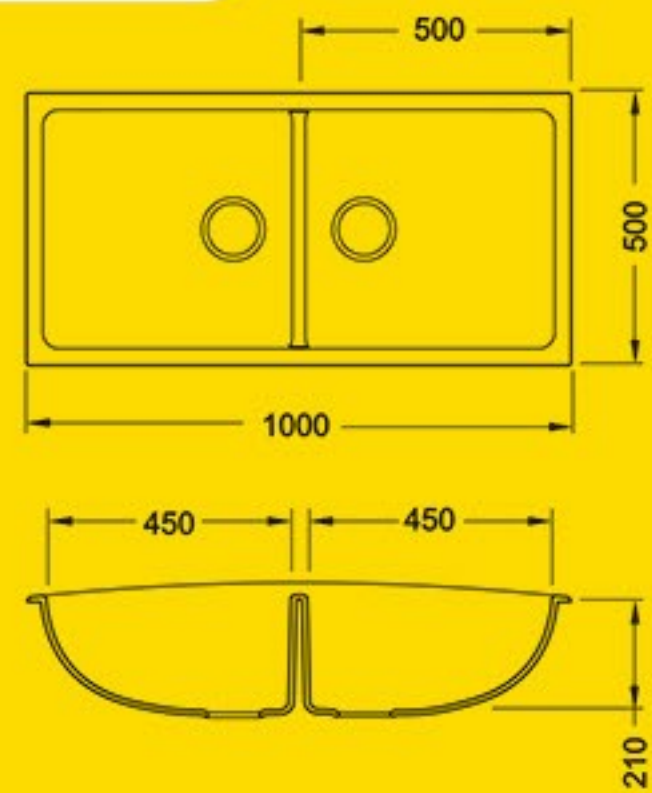

Diano

Colona