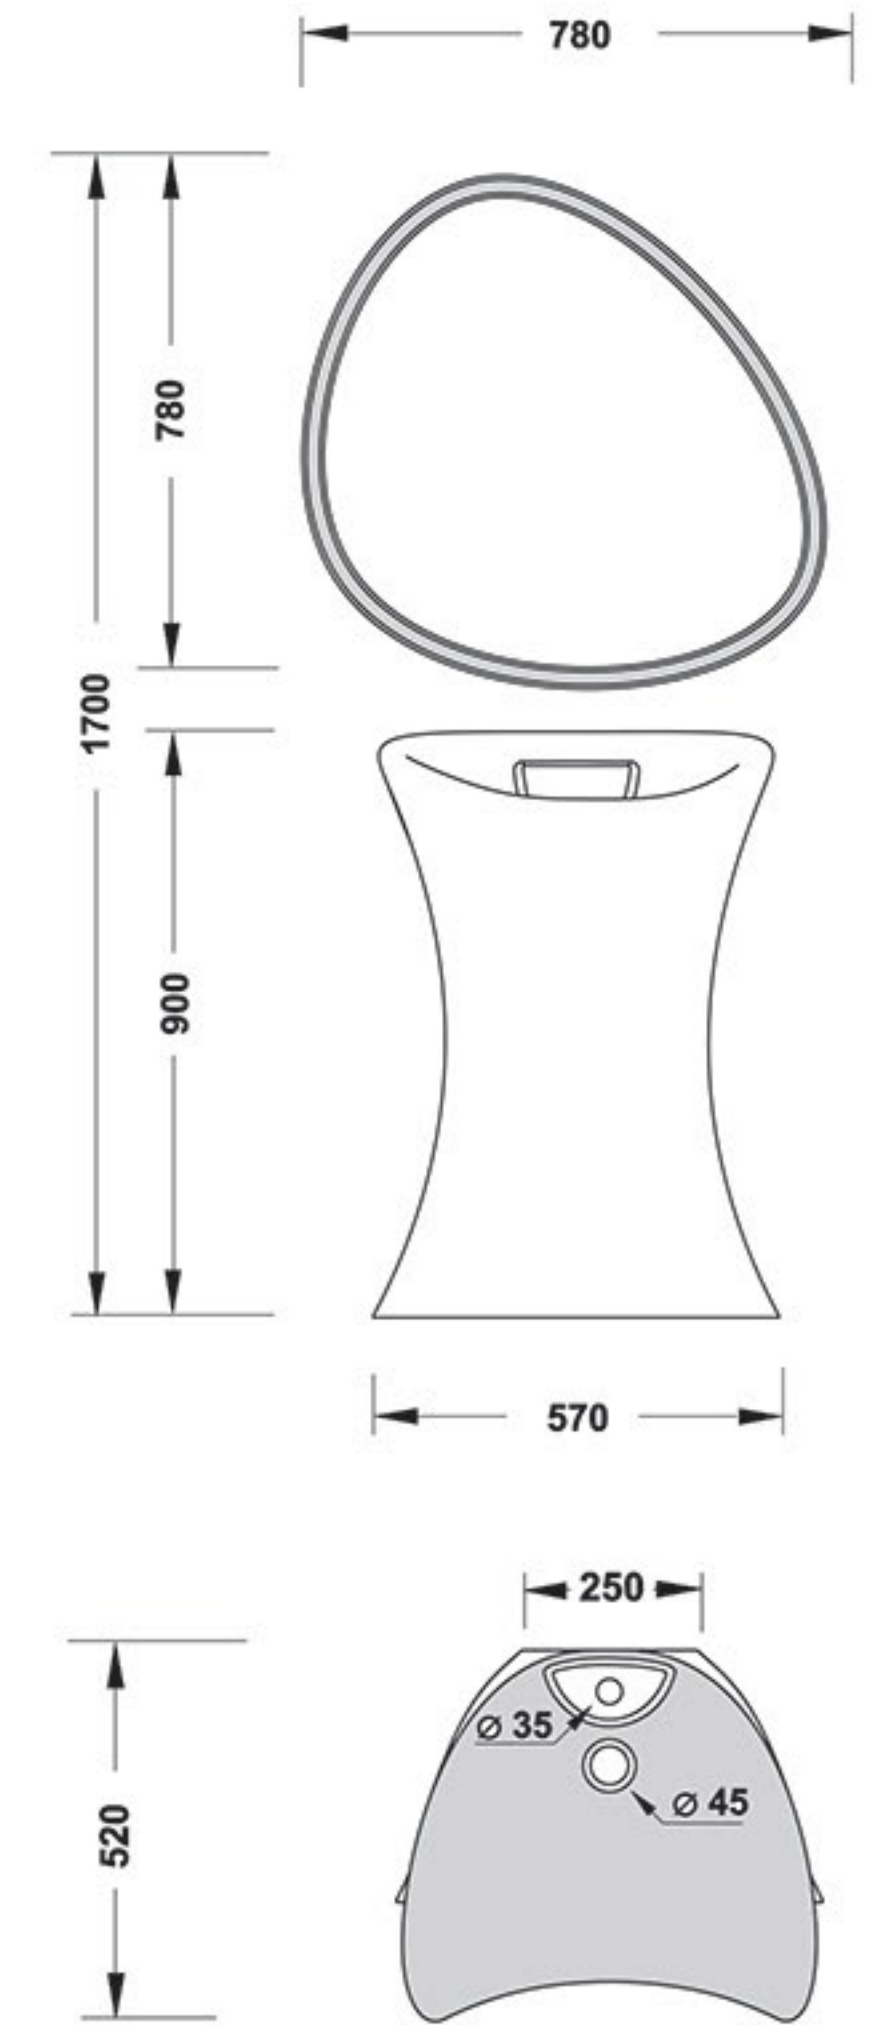

Fontana

That's what we call cool and convenient

Box

PARTS	MATERIAL
FIX PART	PVC
DOOR	PVC

PARTS	MATERIAL
MIRROR FRAME	PVC
BOWEL	SAM-TANO
FURNITURE 1	RADIANZ
FURNITURE 2	PVC-PUSHING DOOR

✓ **Colors, decorations, reflections...**
The meeting seems to come about by chance, but then, in the end, there is a sense to it.