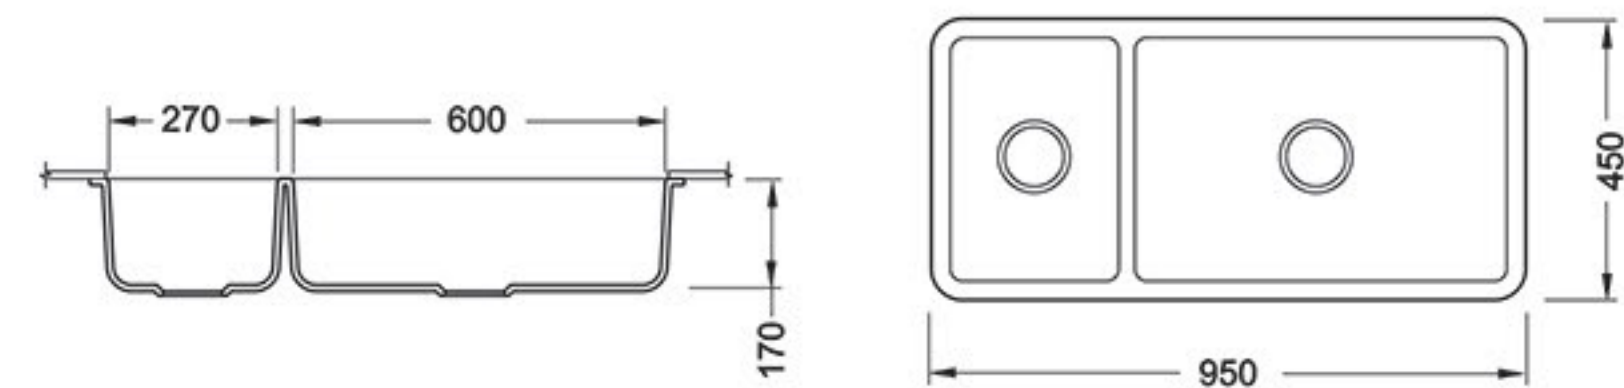

Ariana

Expressive and vibrant

Box

PARTS	MATERIAL
FIX PART	PVC
DOOR	PVC

PARTS	MATERIAL
MIRROR FRAME	PVC
BOWEL	SAM-TANO
FURNITURE 1	RADIANZ
FURNITURE 2	PVC-PUSHING DOOR

> **Fabron** value is Intended as search of excellence, passion, constant investment in **machine technology**, high efficiency of the entire manufacturing process, attention to end user needs, products with reduced environmental impact.