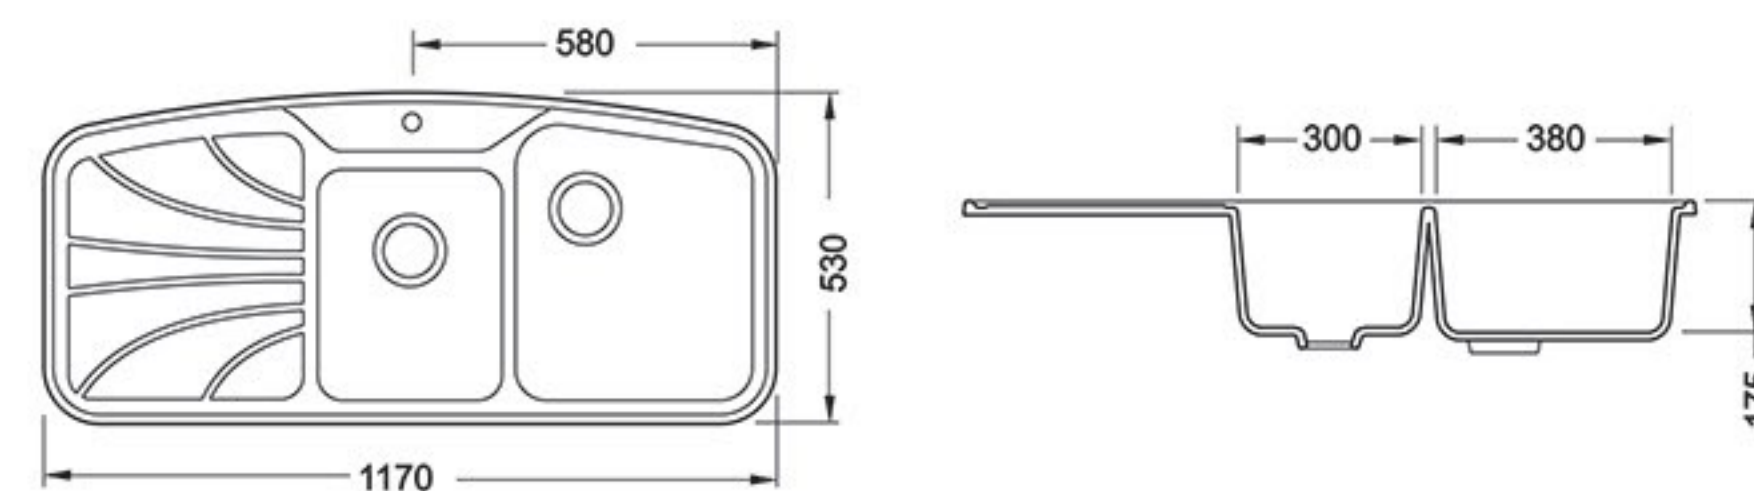

Revola

Unlimited functional versatility

Box

PARTS	MATERIAL
FIX PART	PVC
DOOR	PVC

PARTS	MATERIAL
MIRROR FRAME	PVC
BOWEL	SAM-TANO
FURNITURE 1	RADIANZ
FURNITURE 2	PVC-PUSHING DOOR

> With its exclusive **combination** of personality and functionality, this collection is **perfect** for use in kitchens. you can enjoy all the benefits of water in a small space, without relinquishing comfort. Just **relax** and **enjoy** that sensation of wellbeing From the experience gathered over the years derives our ability to create and give form to the matter. Thus this series is born. The most unexpected ideas become reality.