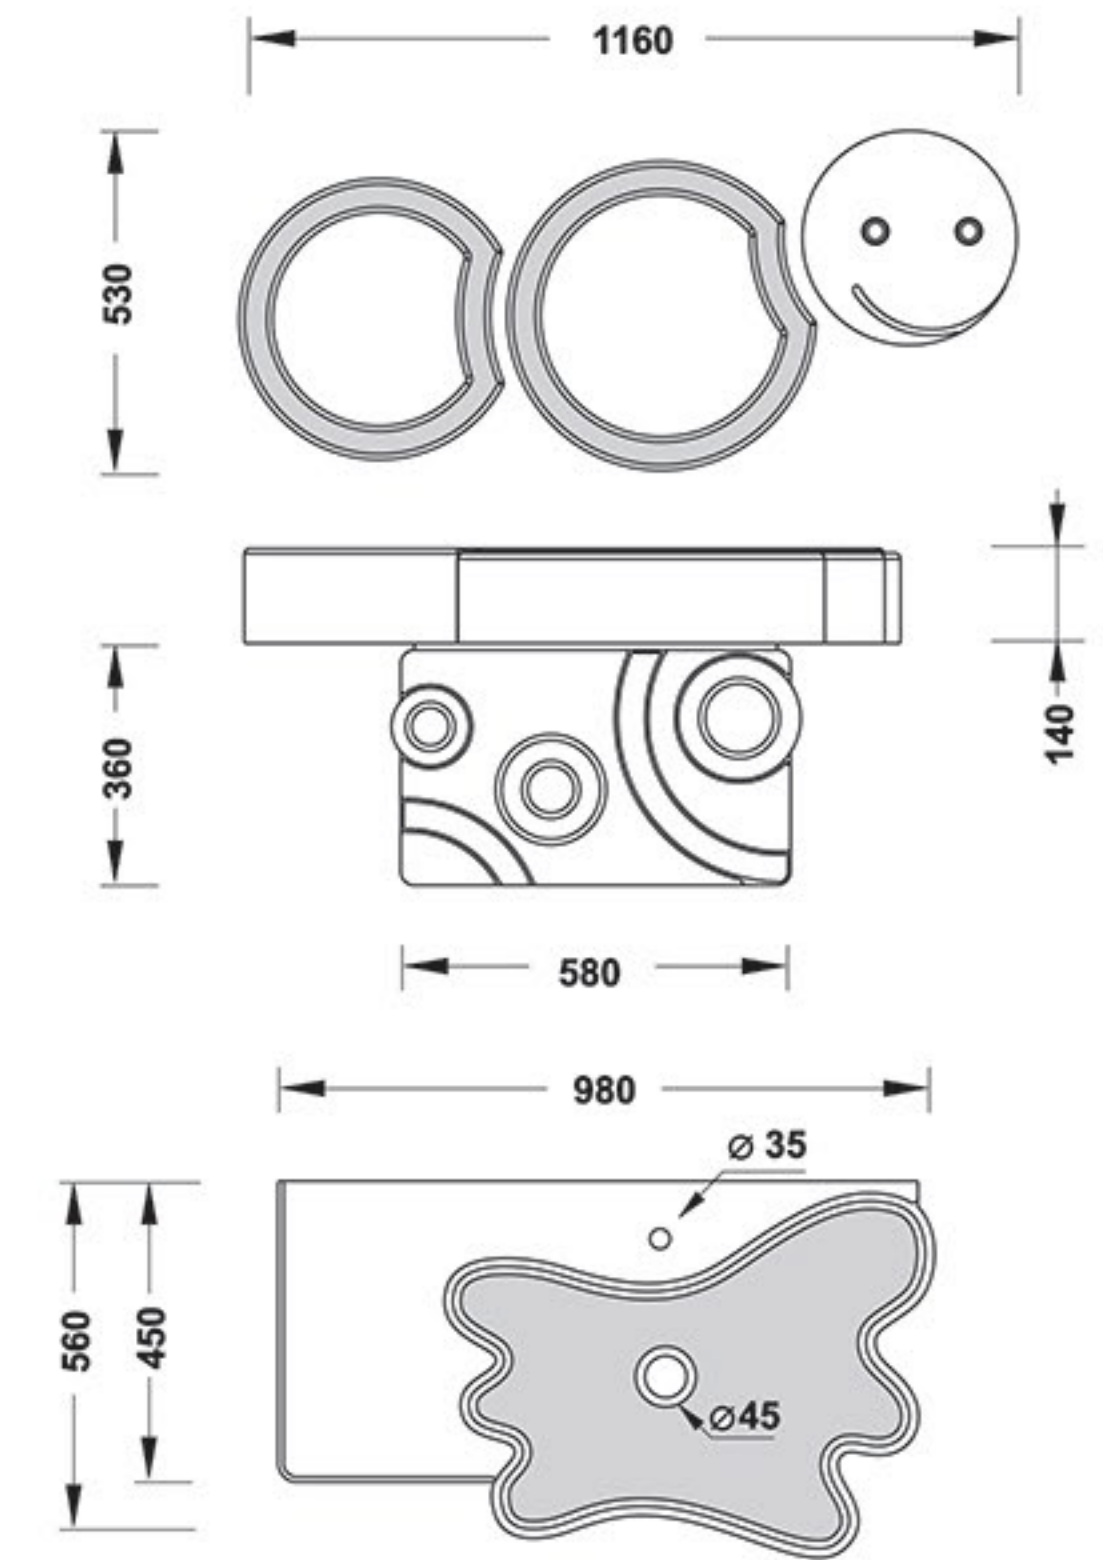

Aqua

Exclusive formula

Box

PARTS	MATERIAL
FIX PART	PVC
DOOR	PVC

PARTS	MATERIAL
MIRROR FRAME	PVC
BOWEL	SAM-TANO
FURNITURE 1	RADIANZ
FURNITURE 2	PVC-PUSHING DOOR

> Being able to continuously recover its initial aspect, increasing the useful life of the product, reducing the need for replacement and that way meeting the conditions of durability recommended by international guidelines.