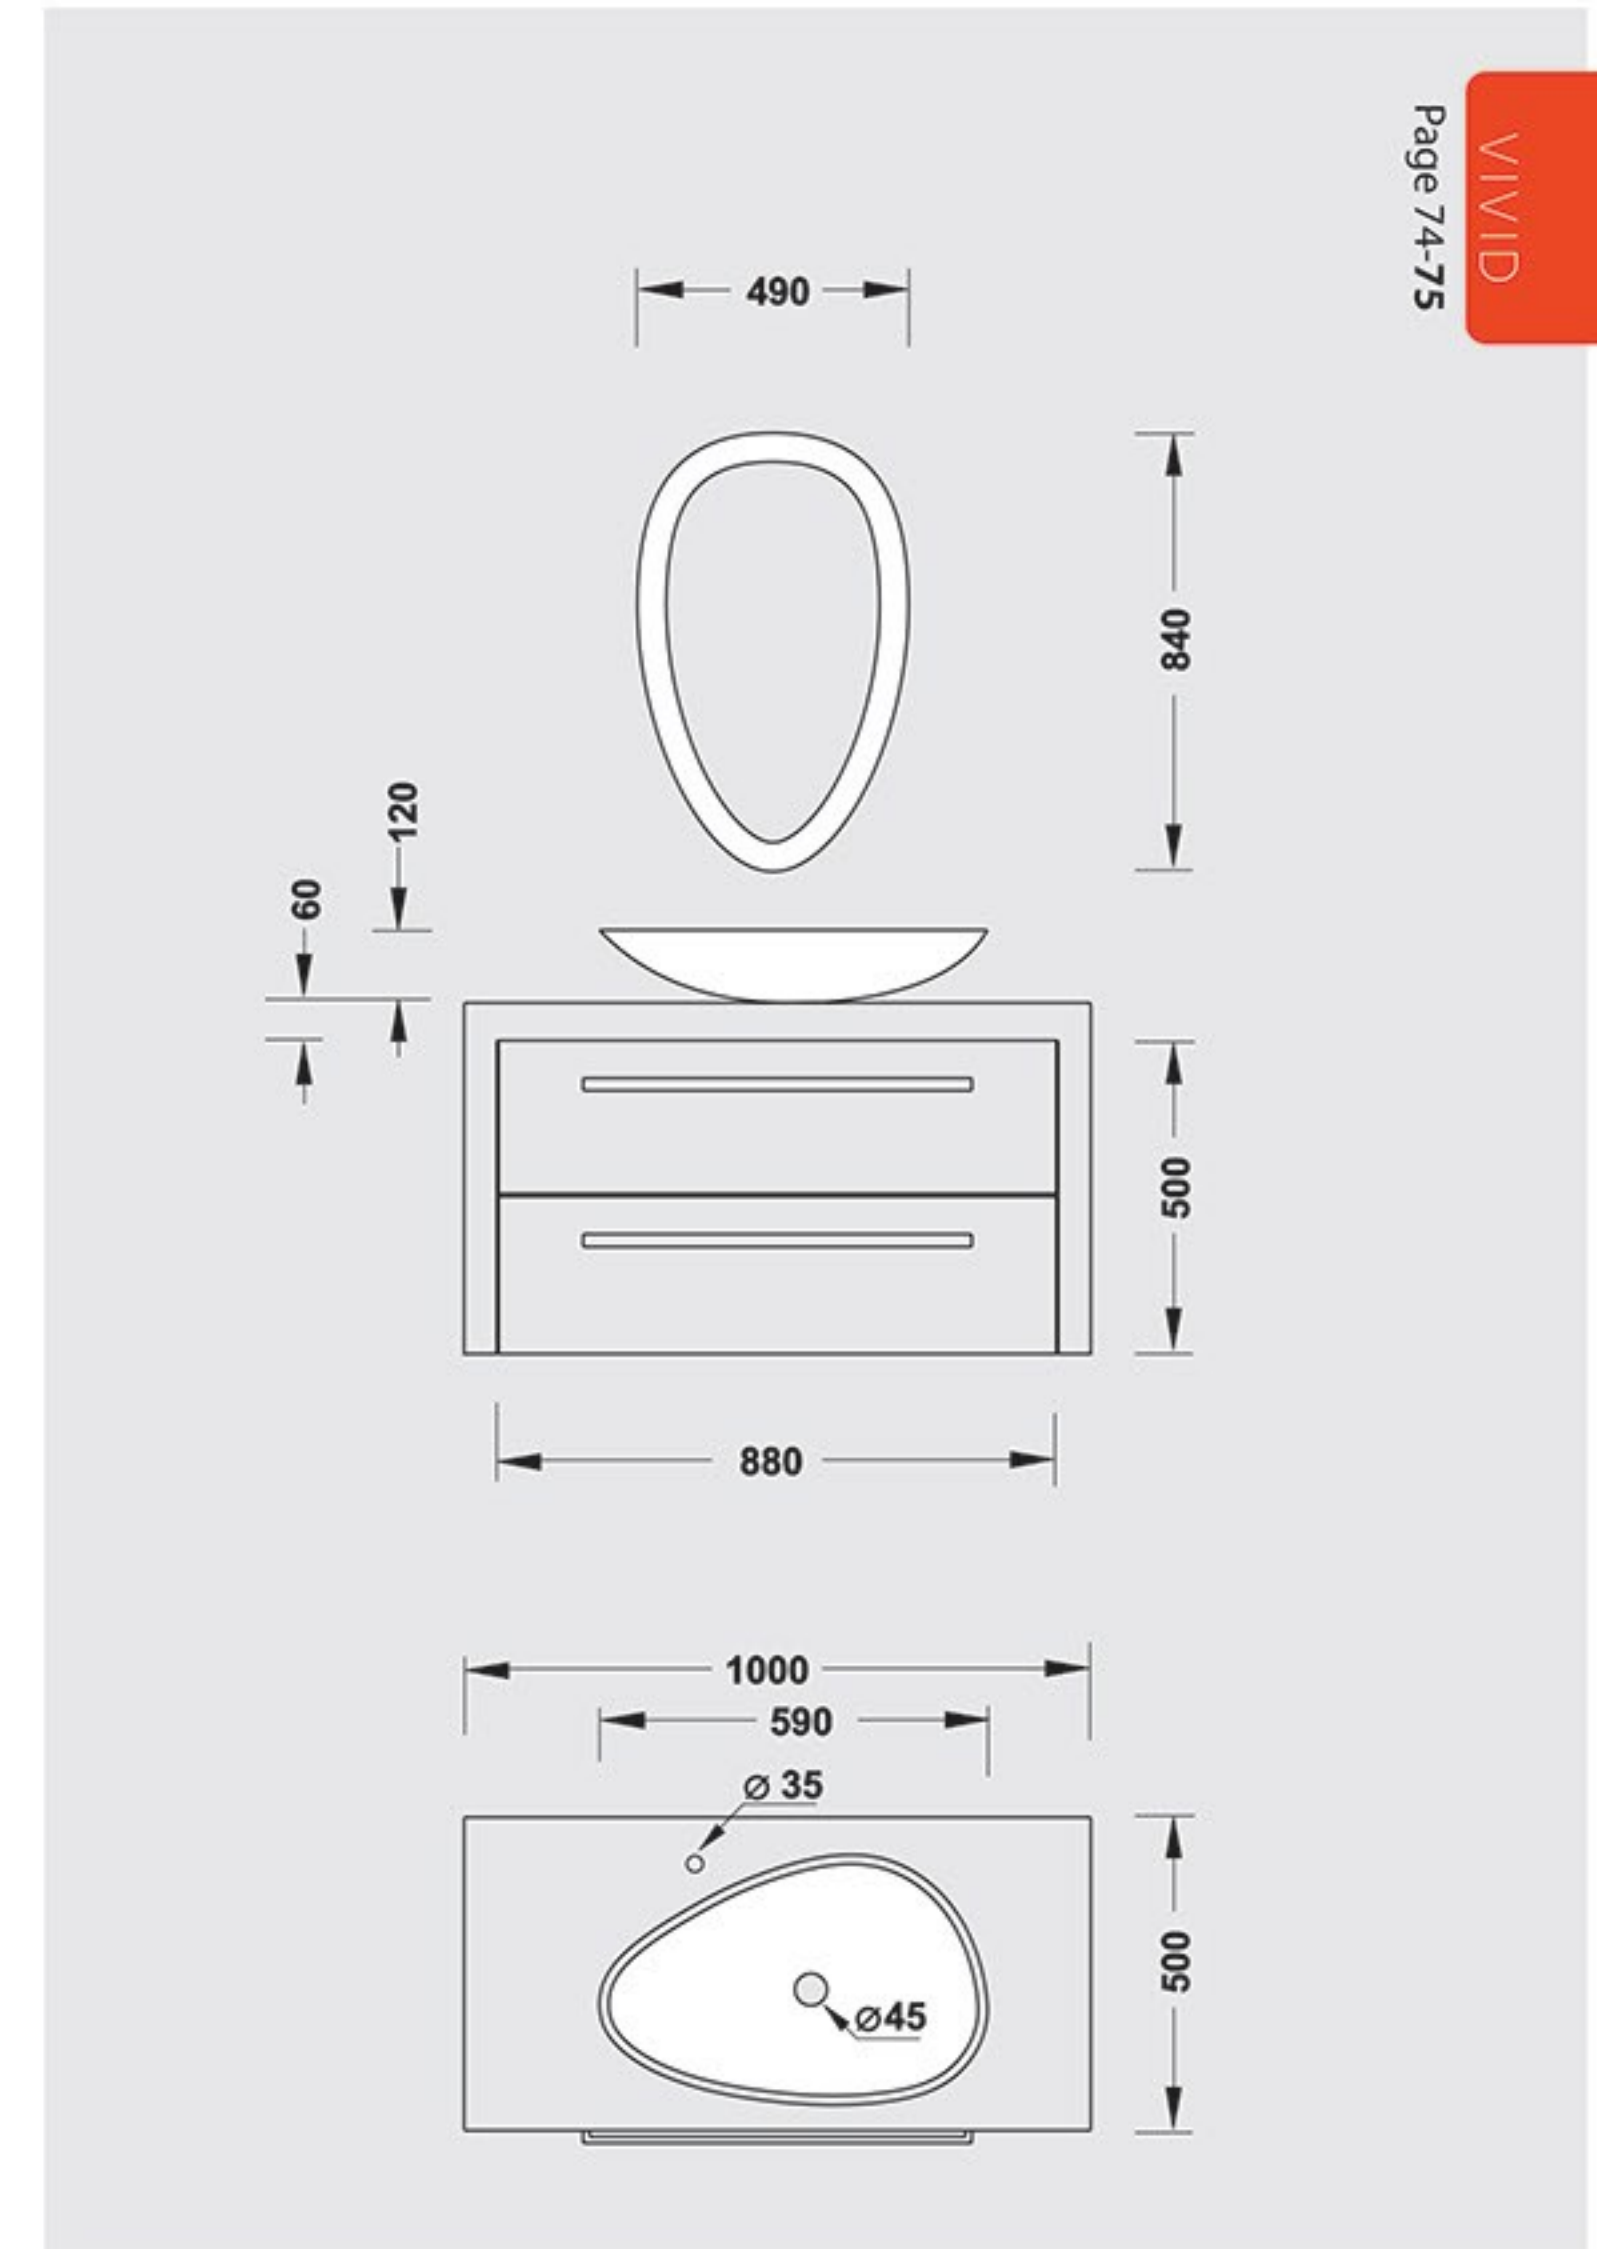

Tear

Elegant functionality

Box

PARTS	MATERIAL
FIX PART	PVC
DOOR	PVC

PARTS	MATERIAL
MIRROR FRAME	PVC
BOWEL	SAM-TANO
FURNITURE 1	RADIANZ
FURNITURE 2	PVC-PUSHING DOOR

> The **Corian** used to produce our pieces is the metamorphic stone, provides that special quality touch, characteristic of our products.