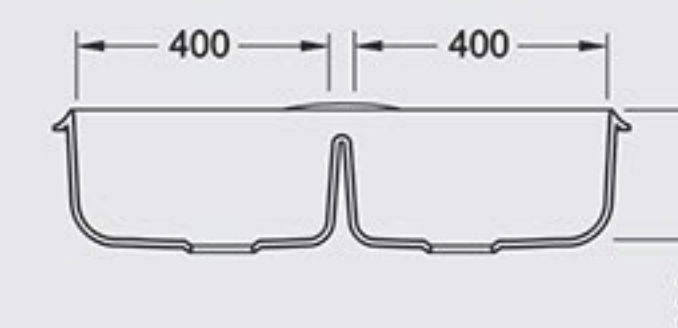

MODERN DESIGNES
- Light weight, spectacular design, innovative technology -

Cassini

lifestyle

Box

PARTS	MATERIAL
FIX PART	PVC
DOOR	PVC

PARTS	MATERIAL
MIRROR FRAME	PVC
BOWEL	SAM-TANO
FURNITURE 1	RADIANZ
FURNITURE 2	PVC-PUSHING DOOR