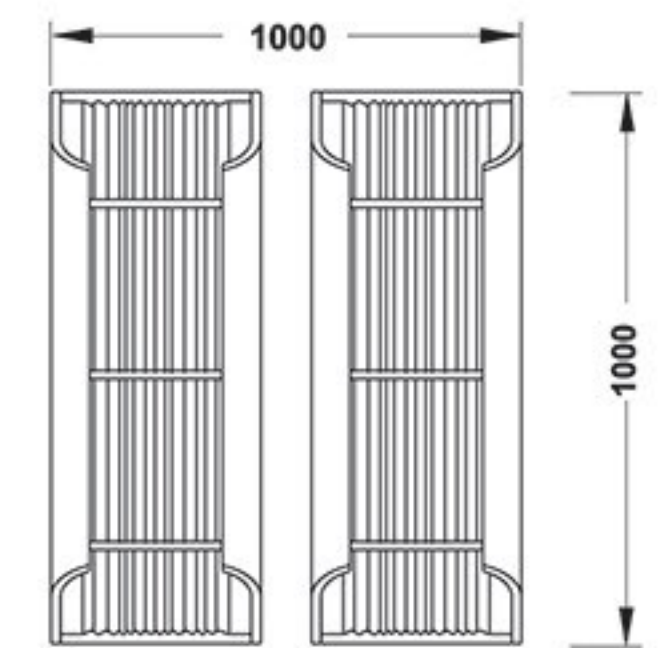

universal style

Box

PARTS	MATERIAL
FIX PART	PVC
DOOR	PVC

PARTS	MATERIAL
MIRROR FRAME	PVC
BOWEL	SAM-TANO
FURNITURE 1	RADIANZ
FURNITURE 2	PVC-PUSHING DOOR

> **Close your eyes** for a minute. **Imagine** that you are at the center of humanity.
Open your eyes. Be in that center.