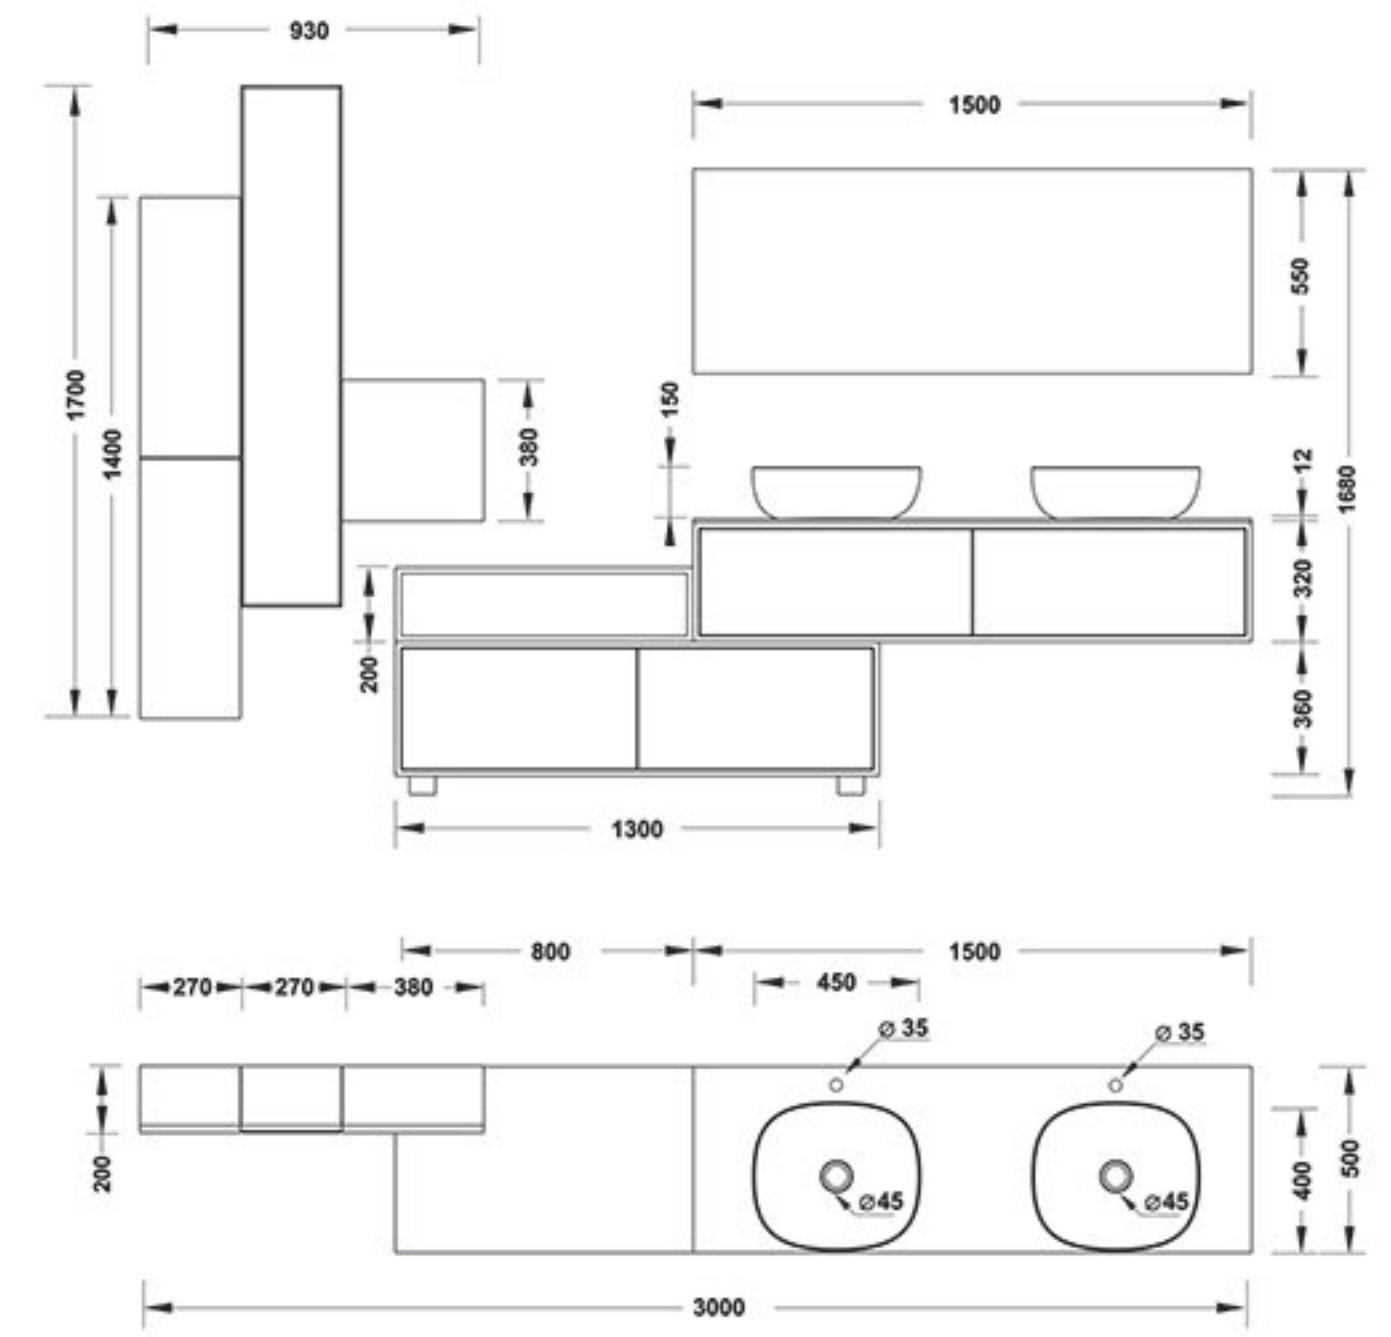

➤ Representing the evolution of **design, drawing inspiration** from what we have always had, but with unknown prospects for the future.
- Warmth, sensuality, purity, prestige, elegance, vitality. Bound together in a material that is **Corian**.