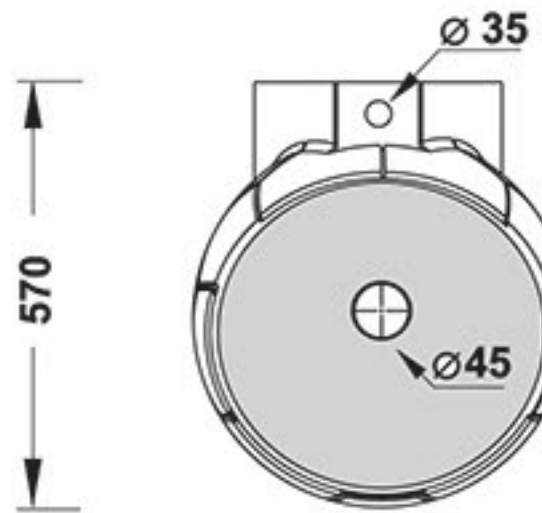

Box

PARTS	MATERIAL
FIX PART	PVC
DOOR	PVC

PARTS	MATERIAL
MIRROR FRAME	PVC
BOWEL	SAM-TANO
FURNITURE 1	RADIANZ
FURNITURE 2	PVC-PUSHING DOOR

800

470

360

570

550