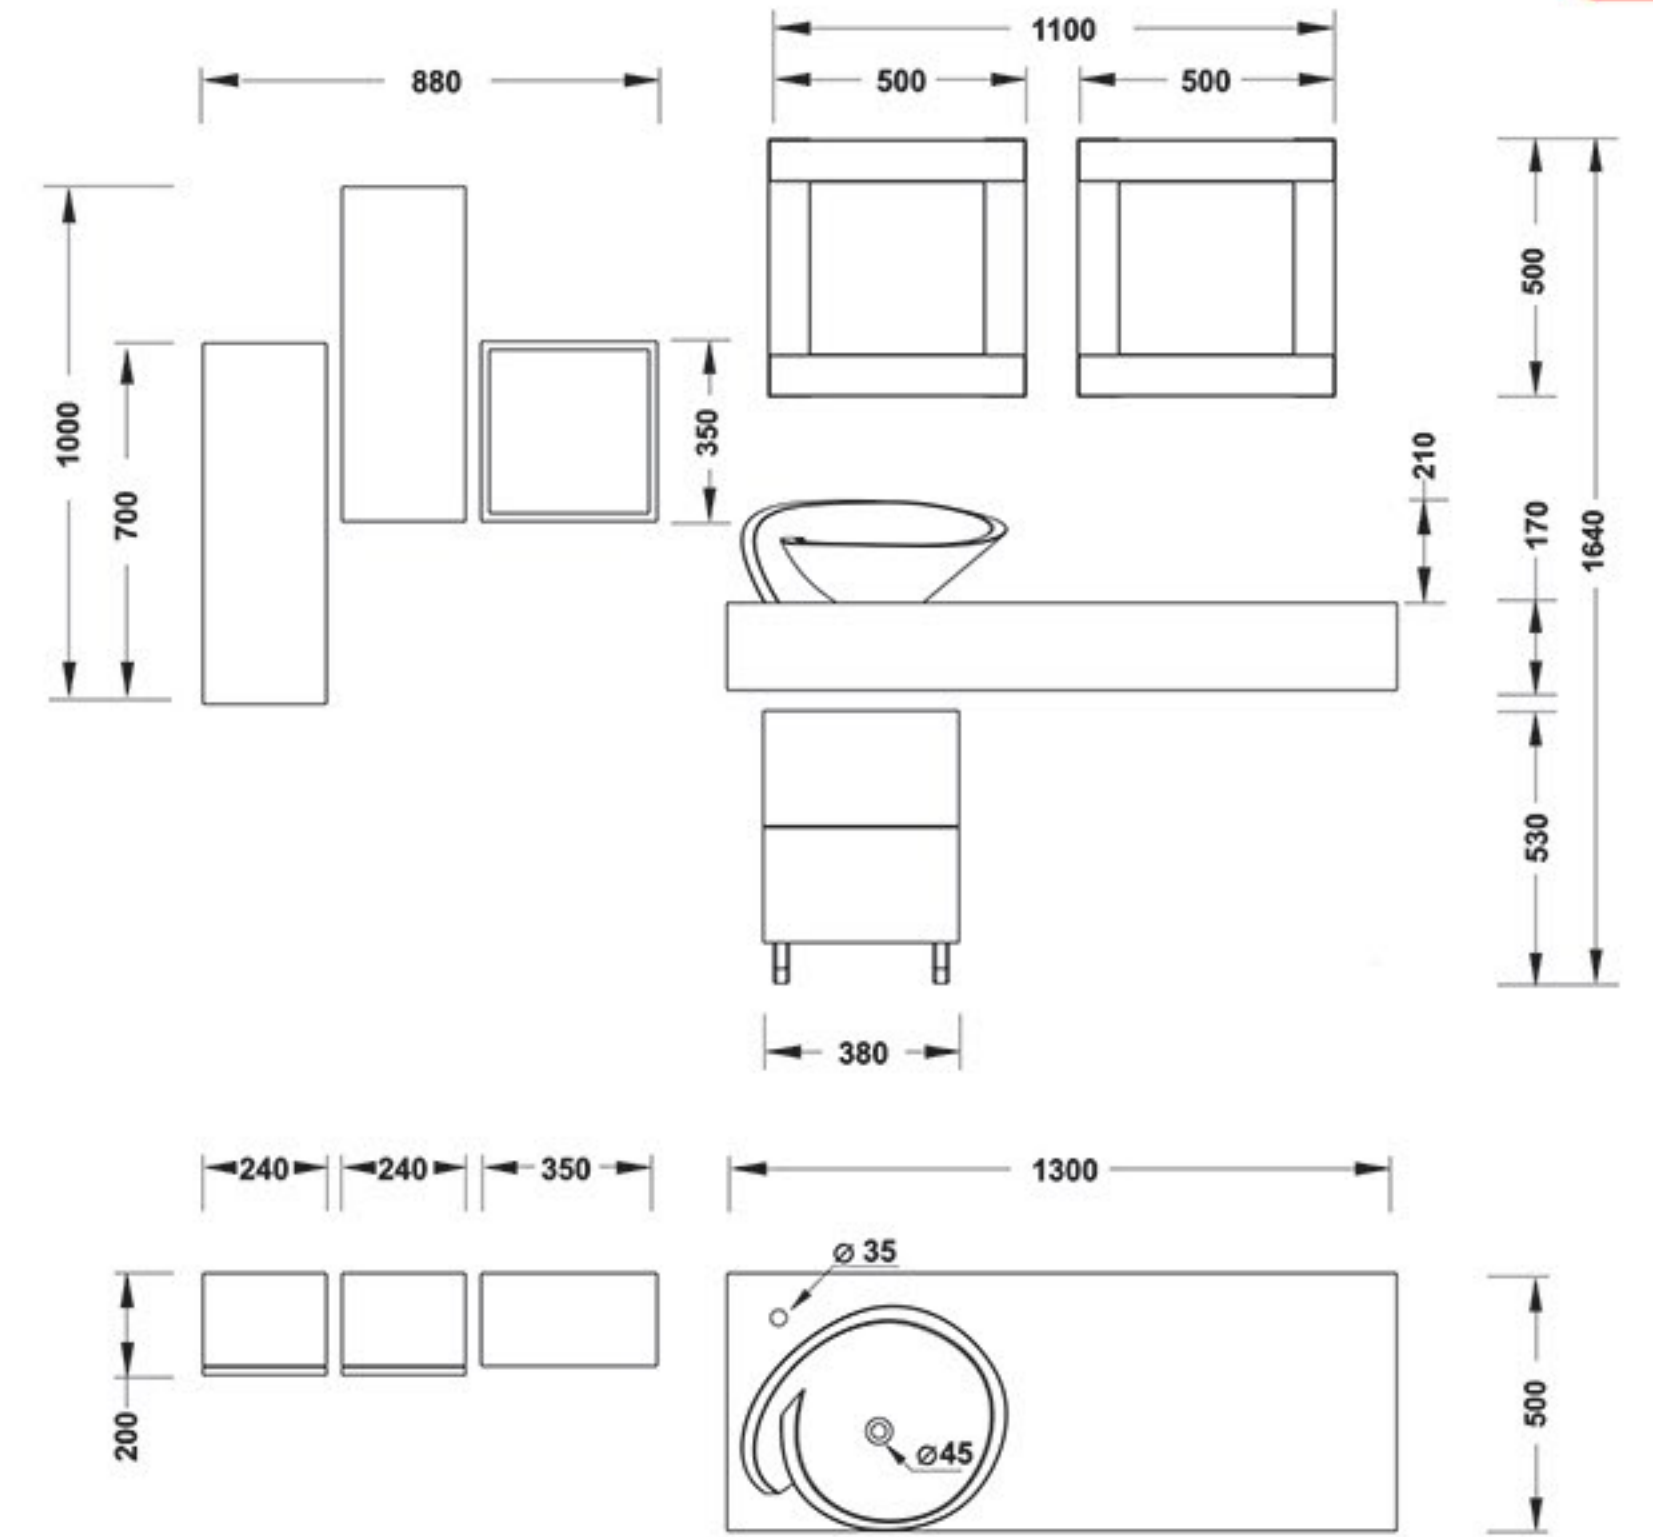

Box

PARTS	MATERIAL
FIX PART	PVC
DOOR	PVC

PARTS	MATERIAL
MIRROR FRAME	PVC
BOWEL	SAM-TANO
FURNITURE 1	RADIANZ
FURNITURE 2	PVC-PUSHING DOOR

> Every project has a big patrimony on its way of being and making.