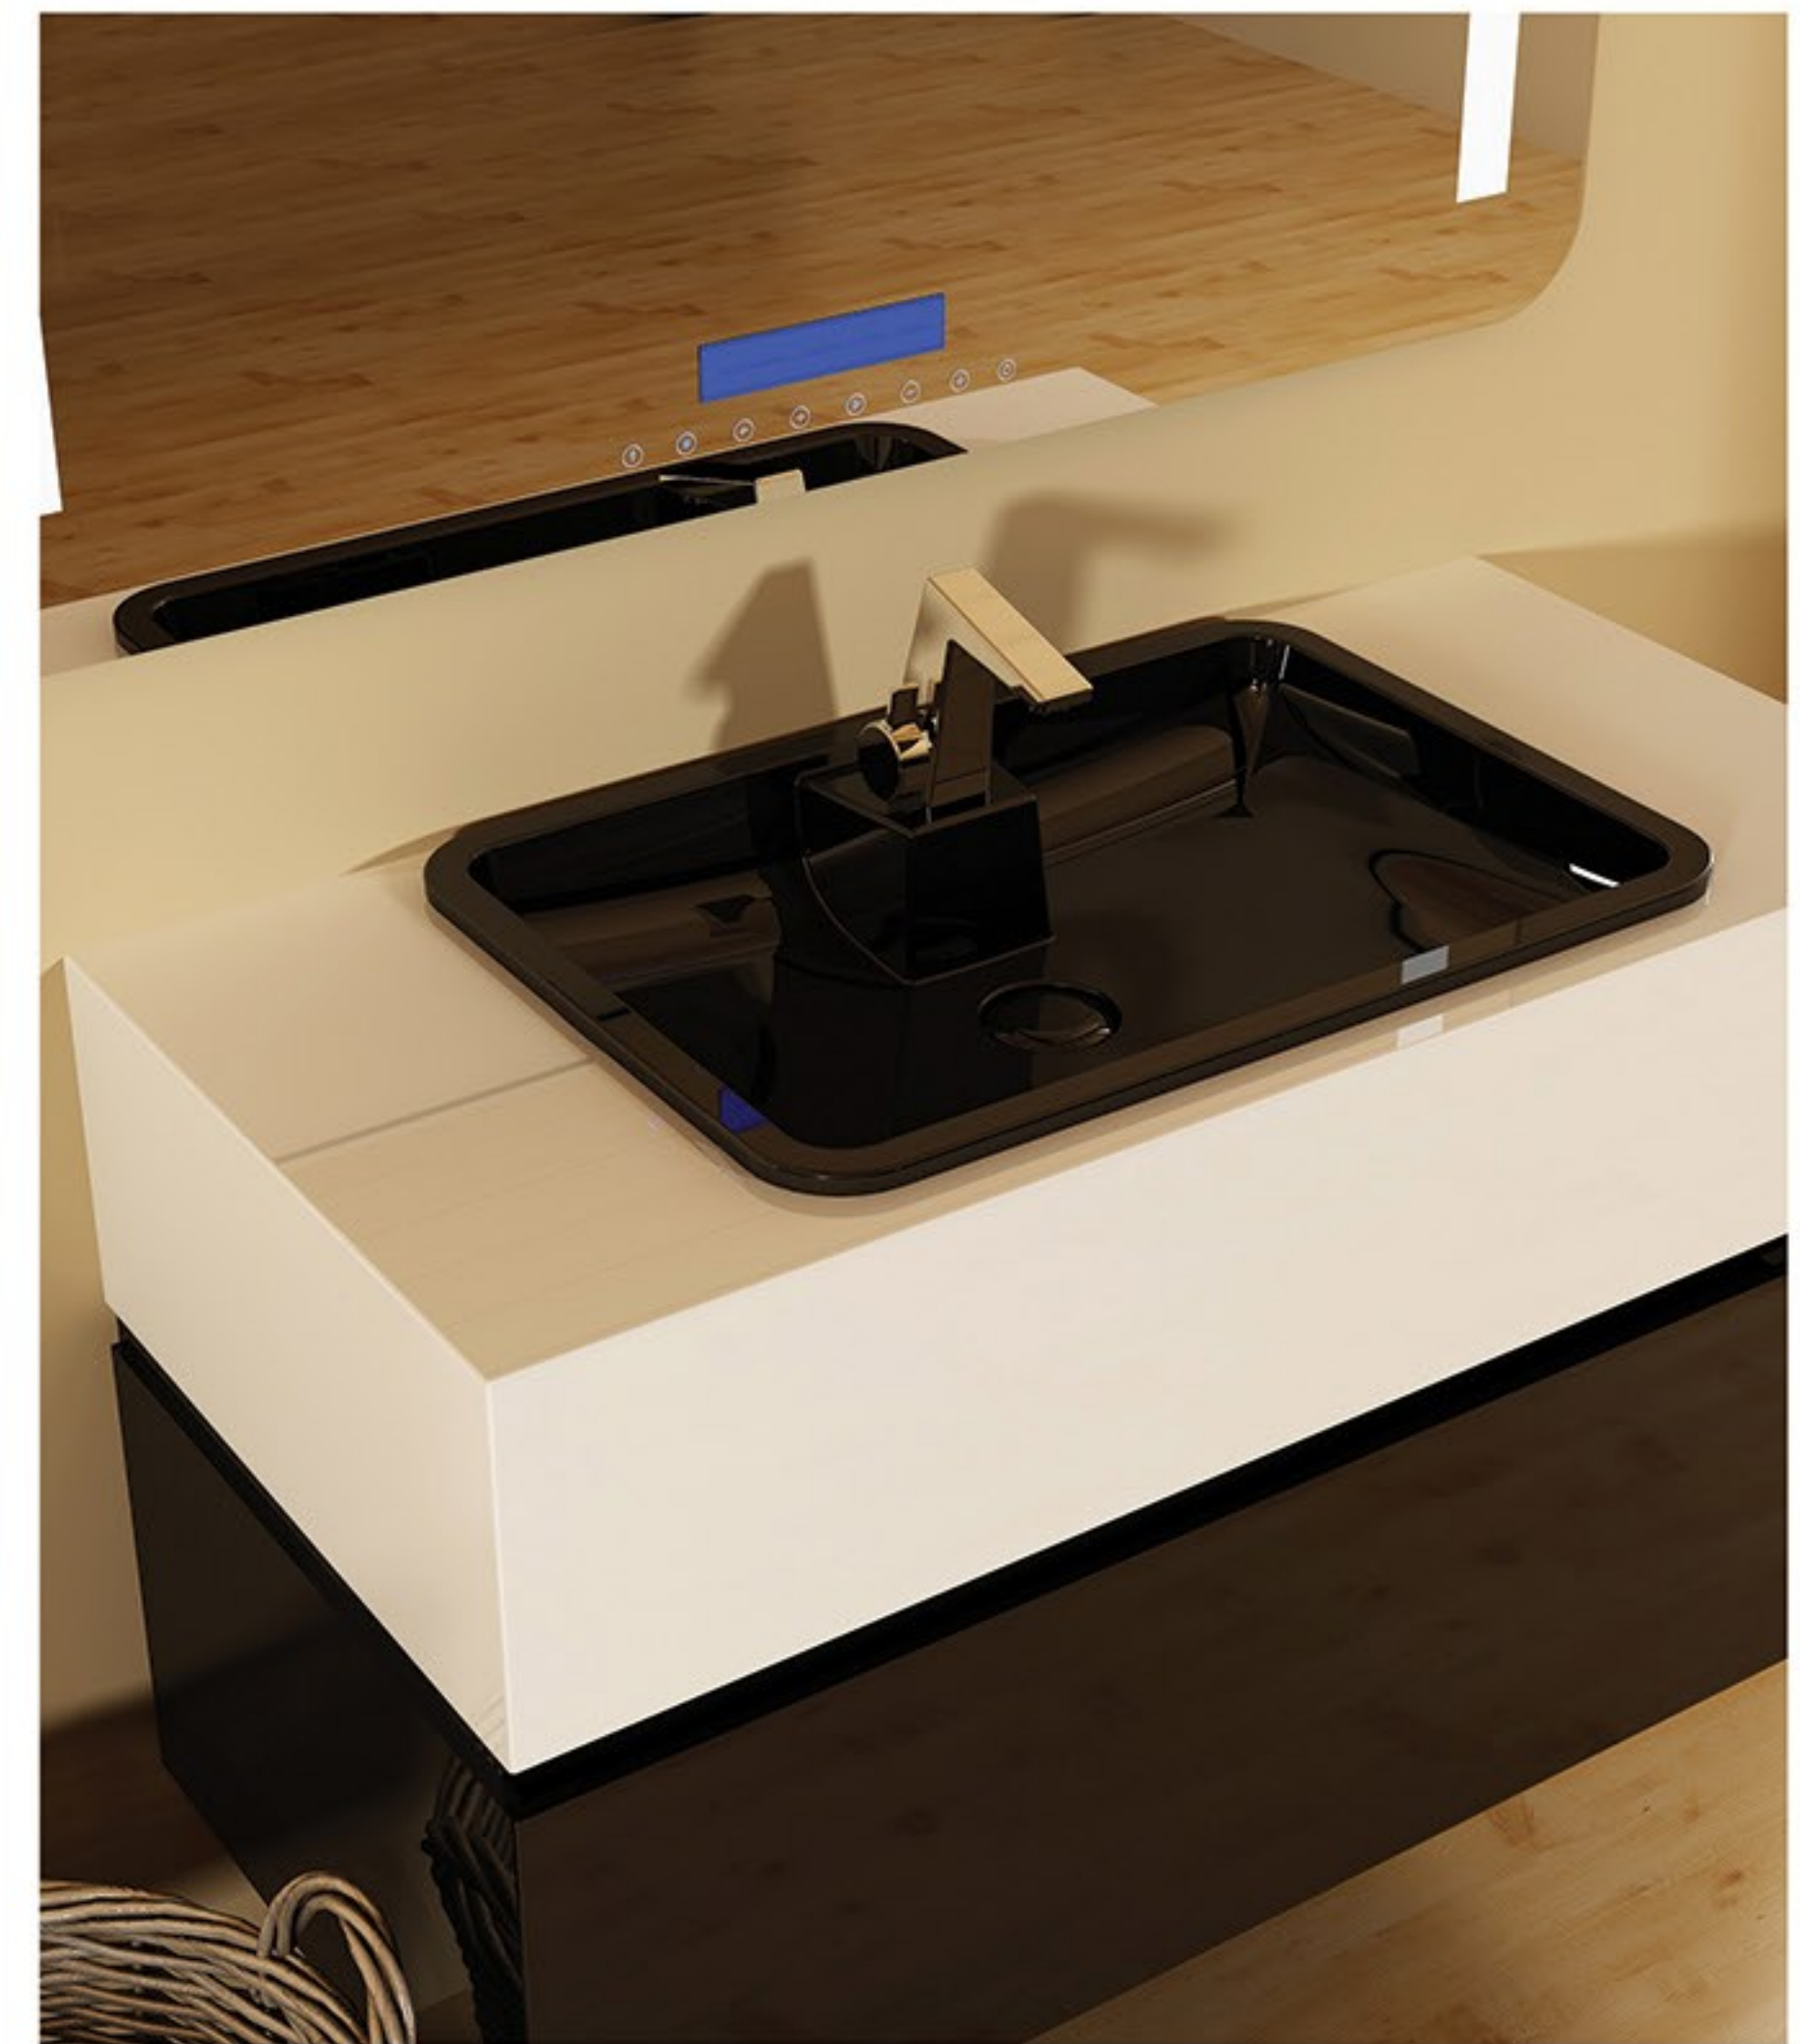

➤ Samsangan brand, features an exquisite variety of shapes, colors and additional pieces. The extraordinary decorations will be well received by those who appreciate a variety of forms and styles. We guarantee that our collection will allow you to create one of a kind effect – an interior that is both unique in character and emphasizes the owner's tastes