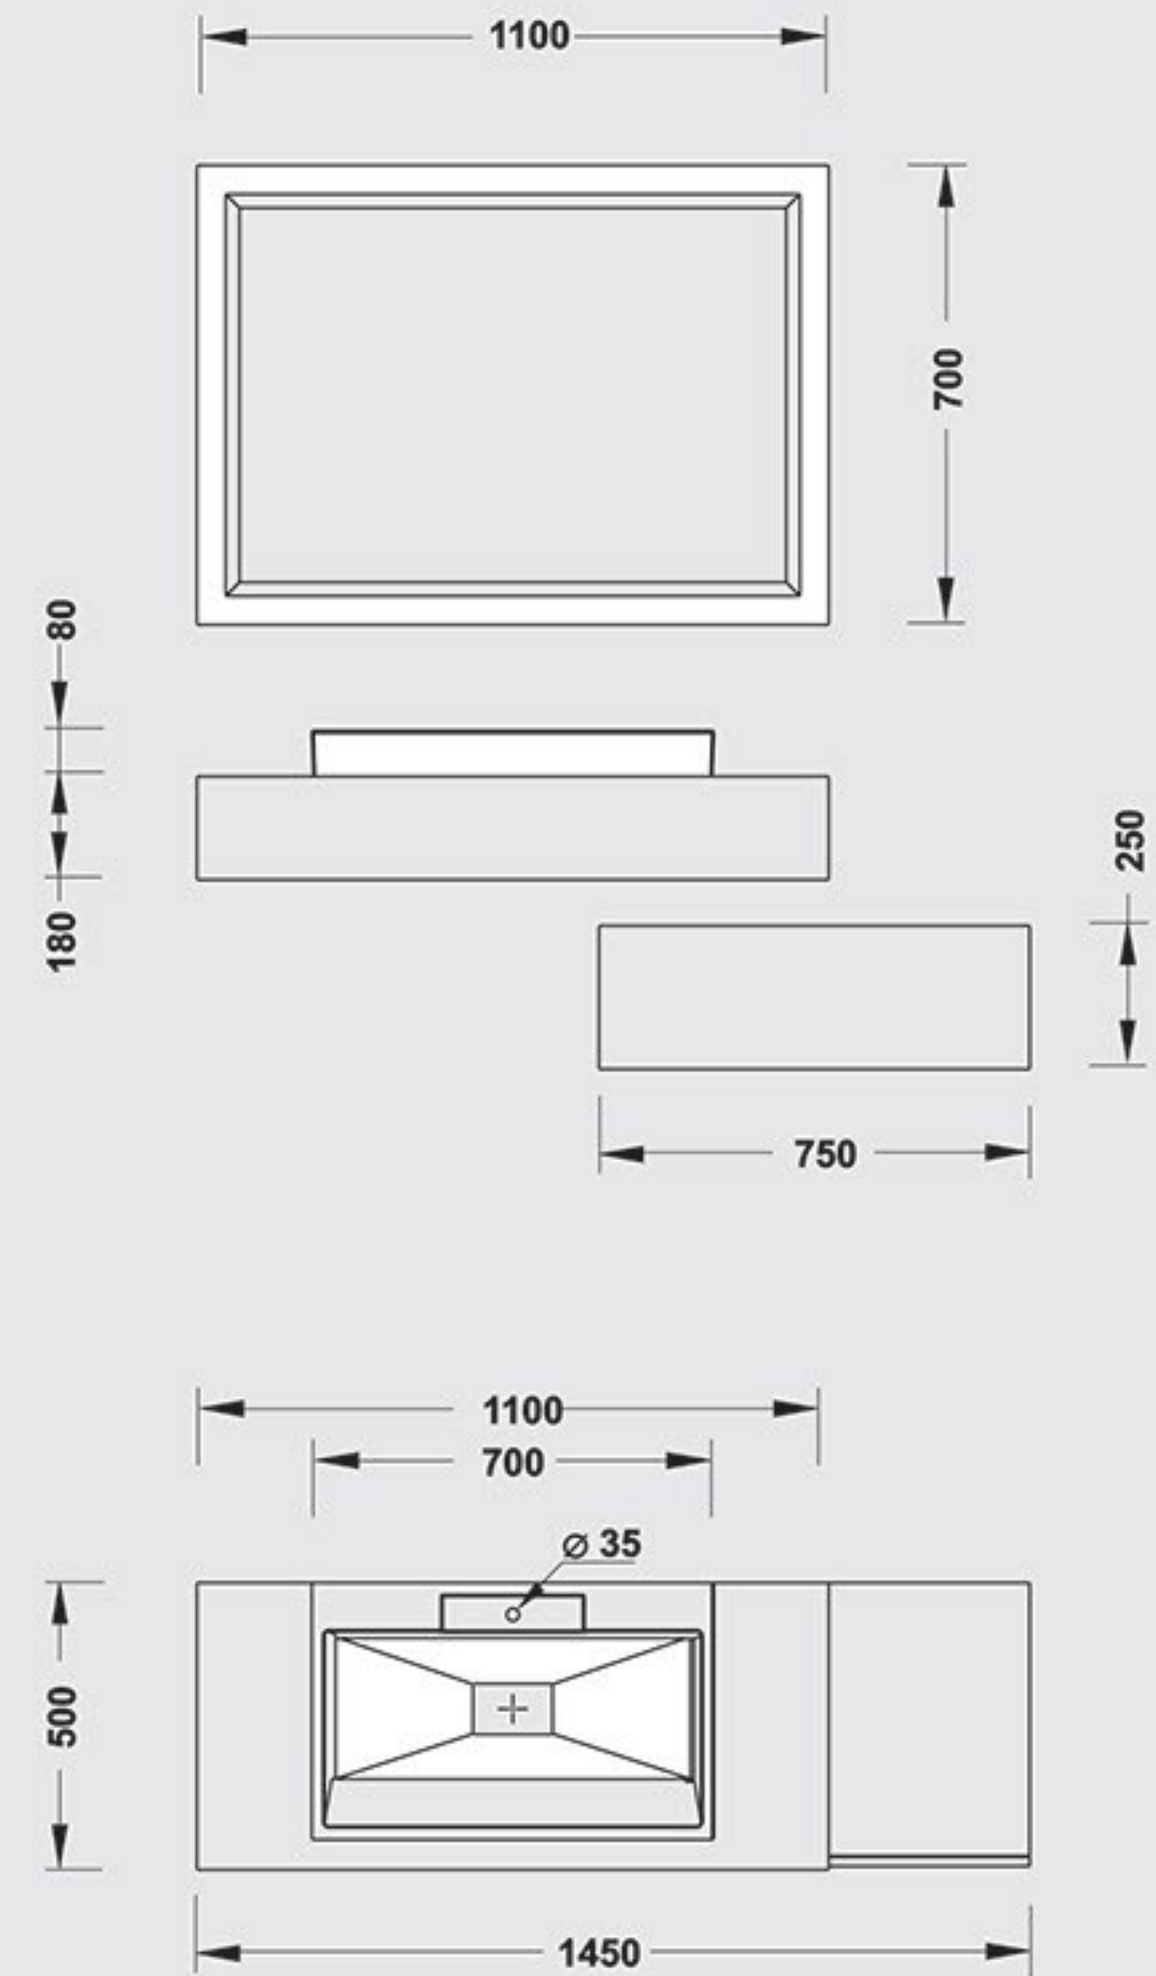

Luxur

Style over time

Box

PARTS	MATERIAL
FIX PART	PVC
DOOR	PVC

PARTS	MATERIAL
MIRROR FRAME	PVC
BOWEL	SAM-TANO
FURNITURE 1	RADIANZ
FURNITURE 2	PVC-PUSHING DOOR

➤ **SAMSANGAN'S** modularity is surprisingly versatile even in the creation of imposing and precious base units