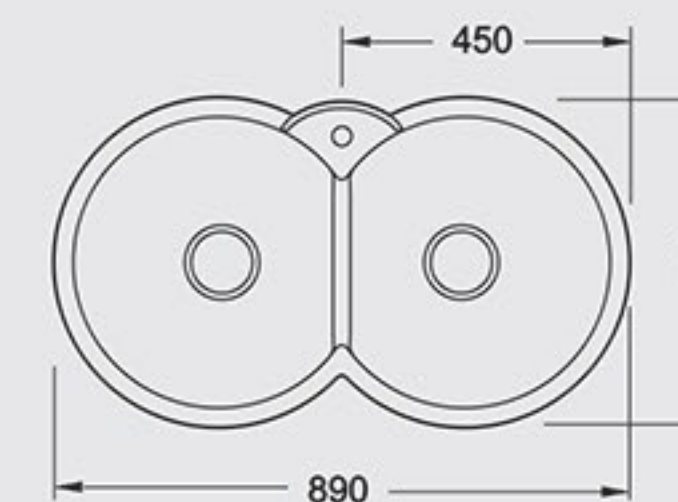

MODERN DESIGNES
- Light weight, spectacular design, innovative technology -

Cassini

lifestyle

Box

PARTS	MATERIAL
FIX PART	PVC
DOOR	PVC

PARTS	MATERIAL
MIRROR FRAME	PVC
BOWEL	SAM-TANO
FURNITURE 1	RADIANZ
FURNITURE 2	PVC-PUSHING DOOR