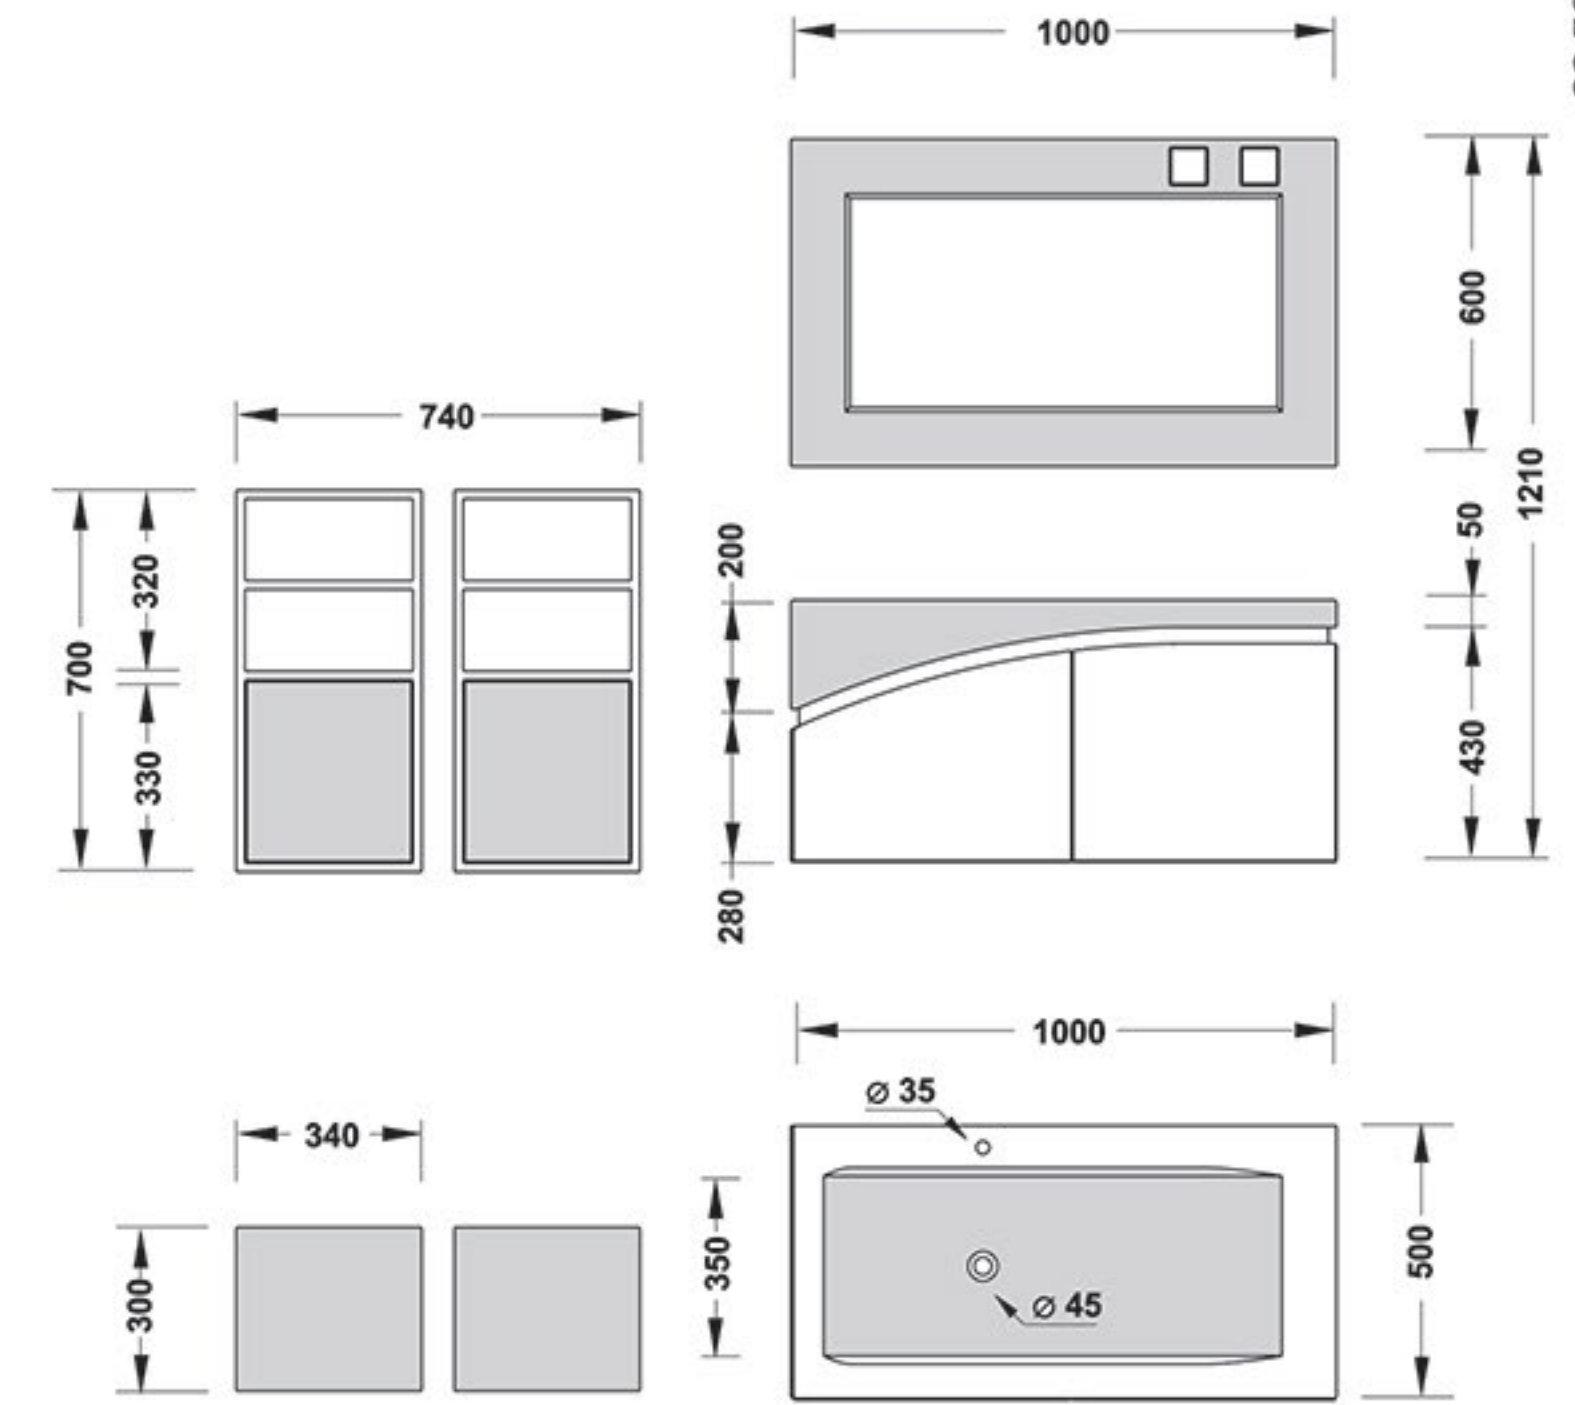

Onda

Ageless design of a new architectonics paradigm

Box

PARTS	MATERIAL
FIX PART	PVC
DOOR	PVC

PARTS	MATERIAL
MIRROR FRAME	PVC
BOWEL	SAM-TANO
FURNITURE 1	RADIANZ
FURNITURE 2	PVC-PUSHING DOOR

> The **warm colors** that surround us, important technical attributes are synonymous with reliability through time.