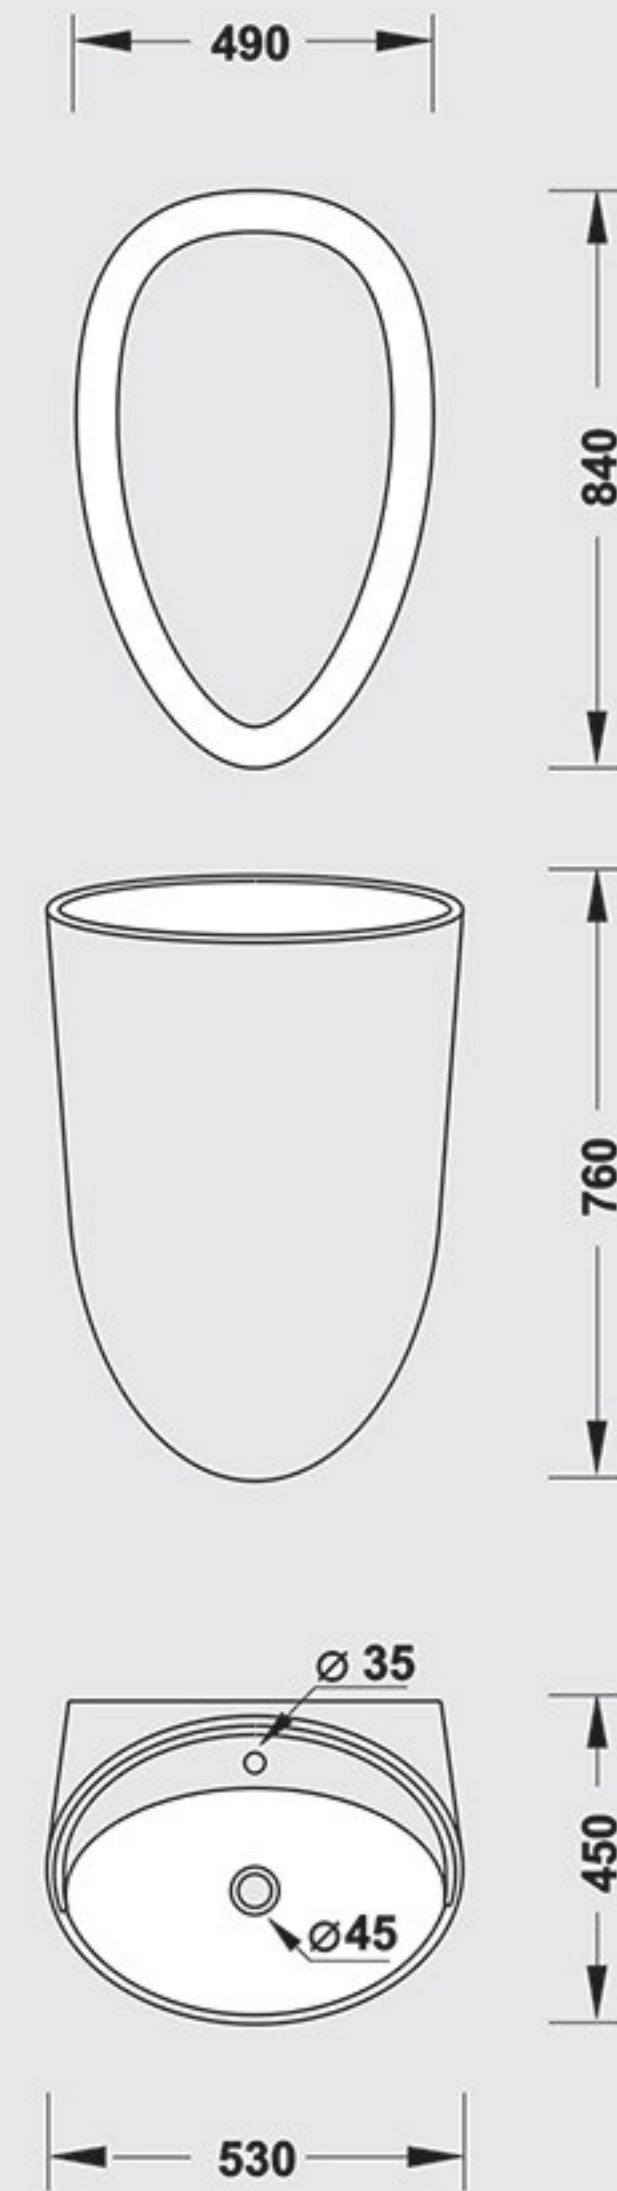

> **Nature** has been and will be an important source of inspiration when we **create** our products, compiling and adapting **natural** forms to make them participants of our daily routine