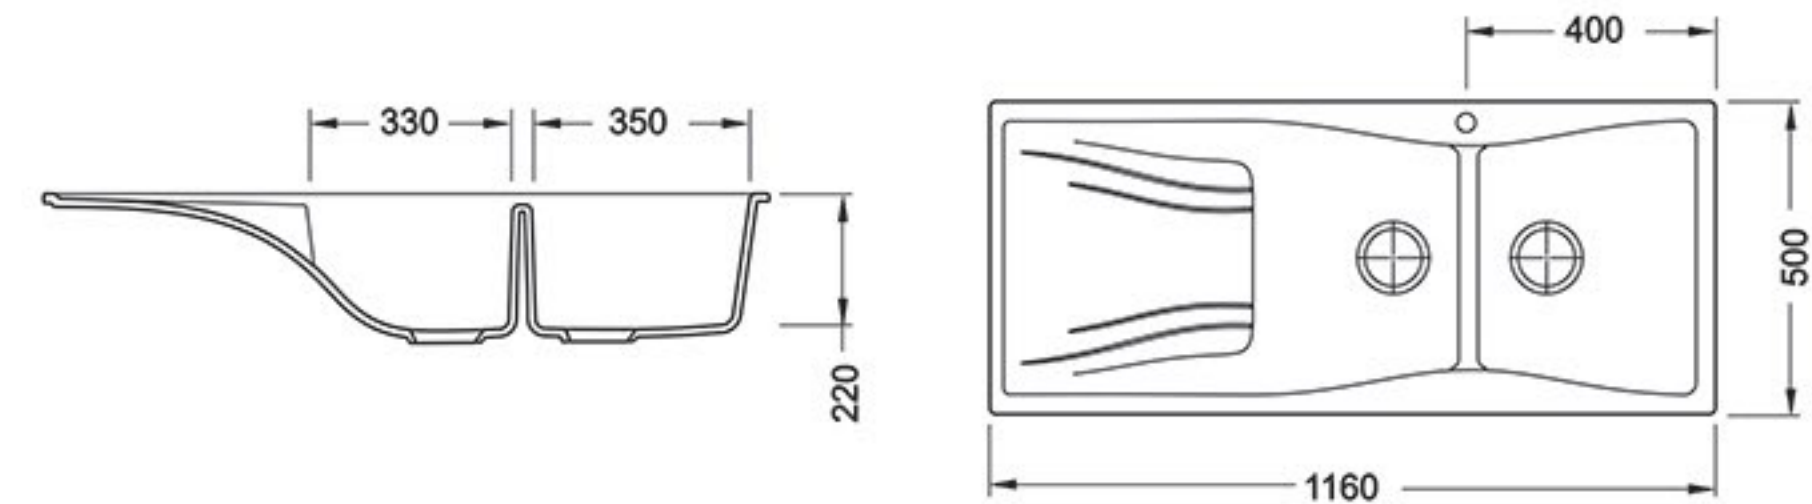

Box

PARTS	MATERIAL
FIX PART	PVC
DOOR	PVC

PARTS	MATERIAL
MIRROR FRAME	PVC
BOWEL	SAM-TANO
FURNITURE 1	RADIANZ
FURNITURE 2	PVC-PUSHING DOOR

> This is the headline of a new path and experimentation of **Fabrian** that the company is pursuing with **energy** and **determination**. A path that no longer provides a production that carries on the experiments made in architectural field, emulating their shapes and volumes, but it is composed of items specially designed for **high-quality** architecture