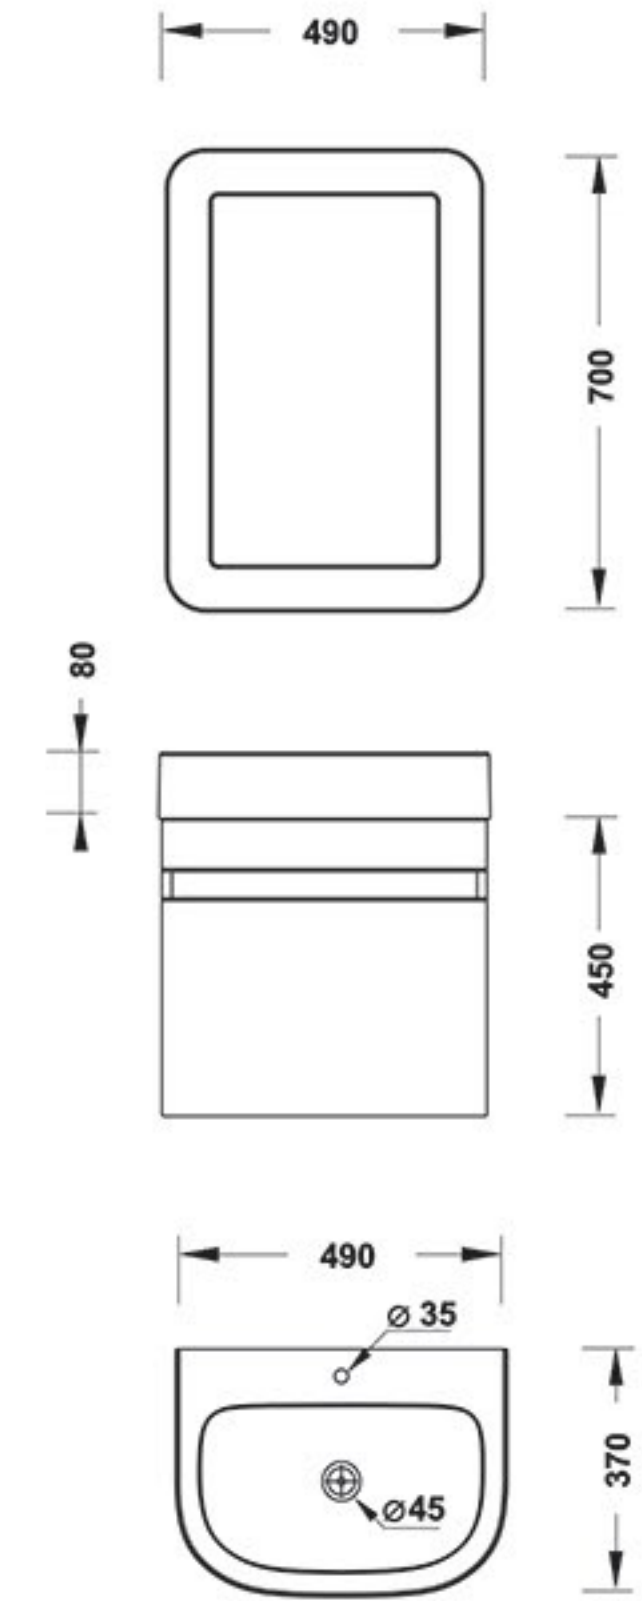

Marseille

Everything for giving

Box

PARTS	MATERIAL
FIX PART	PVC
DOOR	PVC

PARTS	MATERIAL
MIRROR FRAME	PVC
BOWEL	SAM-TANO
FURNITURE 1	RADIANZ
FURNITURE 2	PVC-PUSHING DOOR

> **The secret** may have been the fact of incorporate the latest **technology** in our work but without forgetting our roots, perhaps we have known how to get benefit of the advantages that the **global** market has provided us, or maybe just because we have joined to our daily tasks the passion and care for a well done job.

> We can't know where we are going If we don't know where we are coming from.