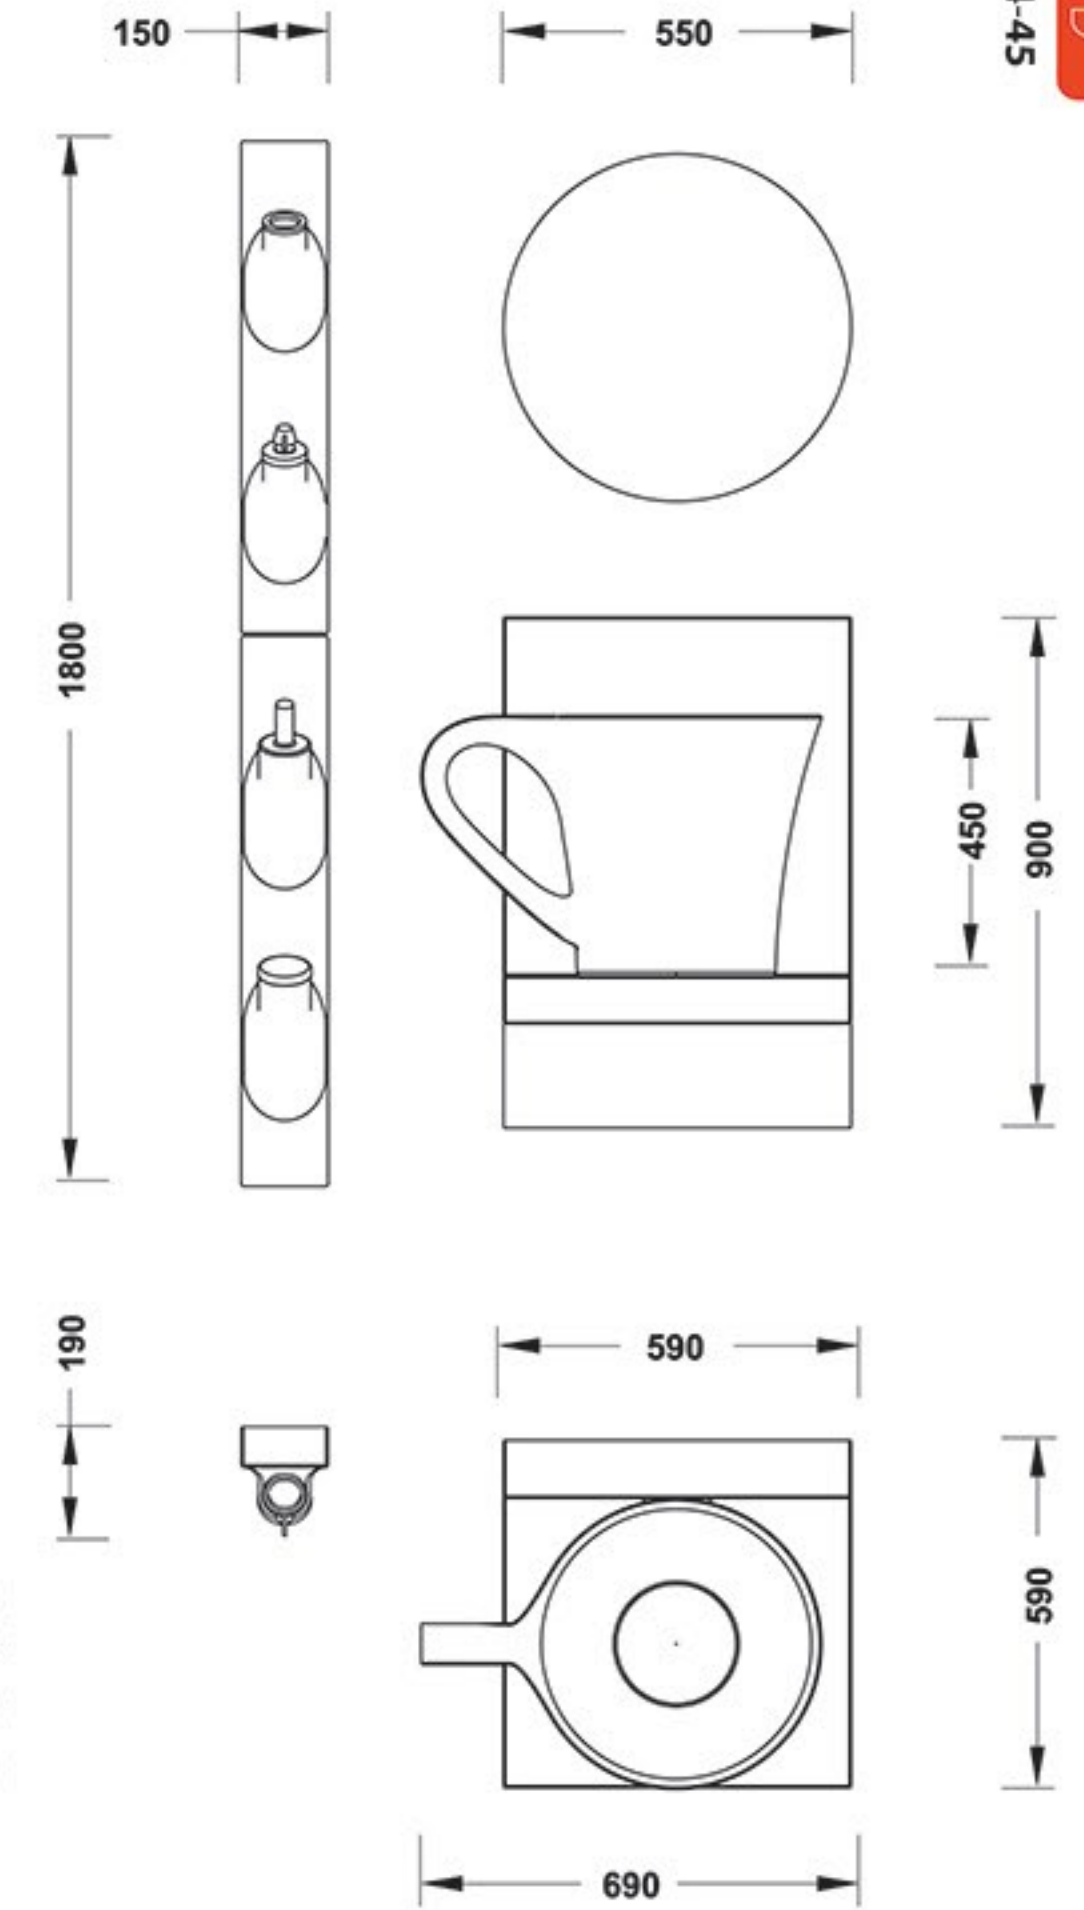

Cupbasin

1-Impeccable design flavor

Box

PARTS	MATERIAL
FIX PART	PVC
DOOR	PVC

PARTS	MATERIAL
MIRROR FRAME	PVC
BOWEL	SAM-TANO
FURNITURE 1	RADIANZ
FURNITURE 2	PVC-PUSHING DOOR

➤ A design process in which the aesthetic is not subordinate to the functions, but in perfect harmony.