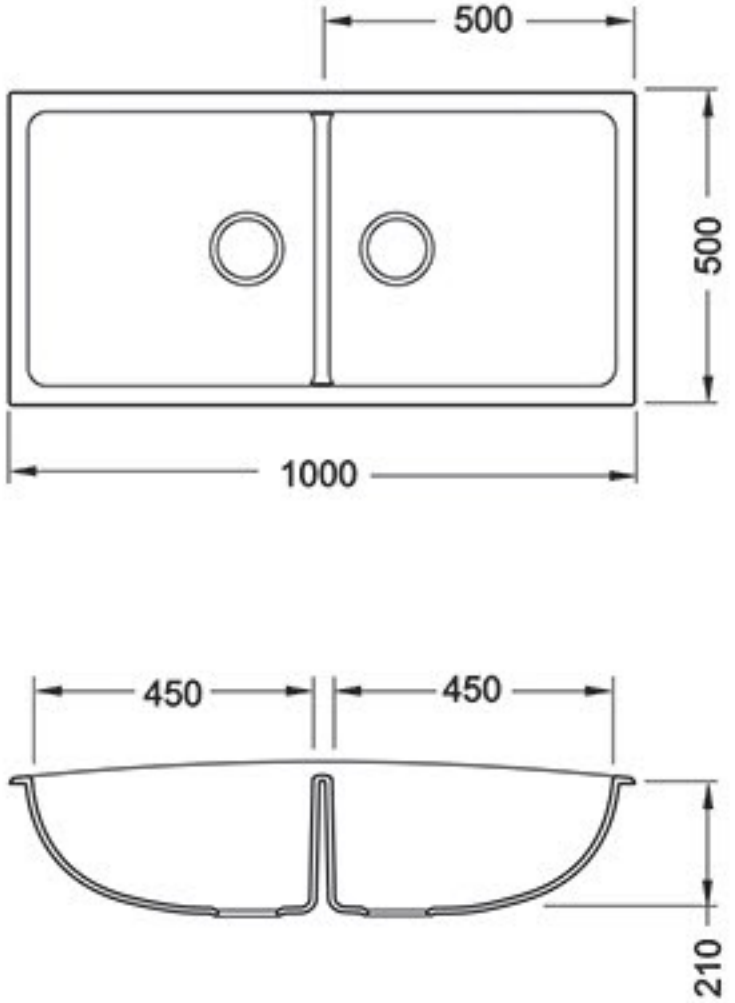

Diano

Creative solutions

Box

PARTS	MATERIAL
FIX PART	PVC
DOOR	PVC

PARTS	MATERIAL
MIRROR FRAME	PVC
BOWEL	SAM-TANO
FURNITURE 1	RADIANZ
FURNITURE 2	PVC-PUSHING DOOR