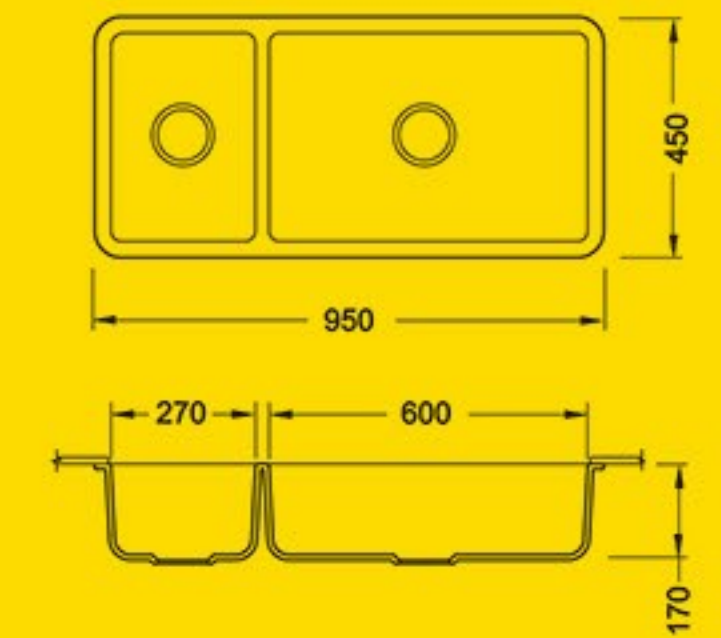

Ariana

Elena