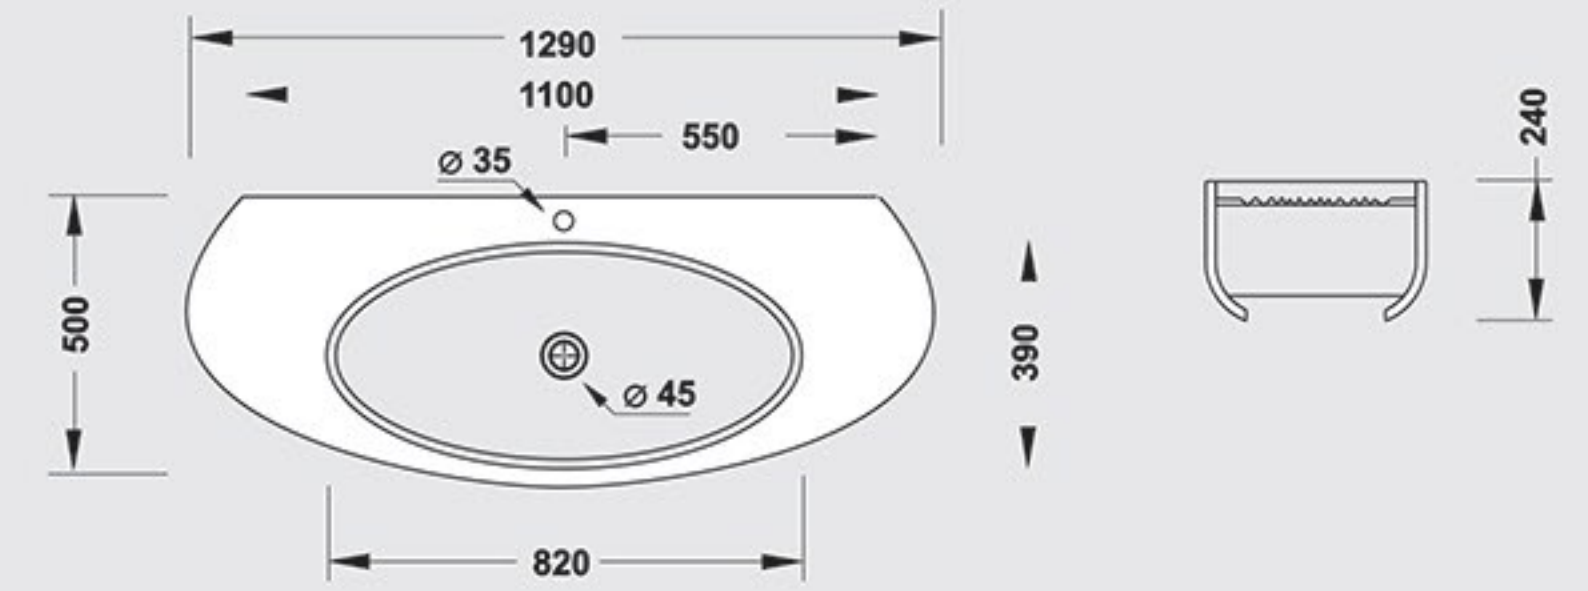

Fabia

As fascinating as the concepts that inspires

Box

PARTS	MATERIAL
FIX PART	PVC
DOOR	PVC

PARTS	MATERIAL
MIRROR FRAME	PVC
BOWEL	SAM-TANO
FURNITURE 1	RADIANZ
FURNITURE 2	PVC-PUSHING DOOR

> The appearance and color of **Samsangan** productions radiate serenity, tranquility and harmony. The ability of **Samsangan** to adapt and fit in to different spaces is another of its most valuable qualities. These unique surfaces satisfy the senses with their size, shape and texture.