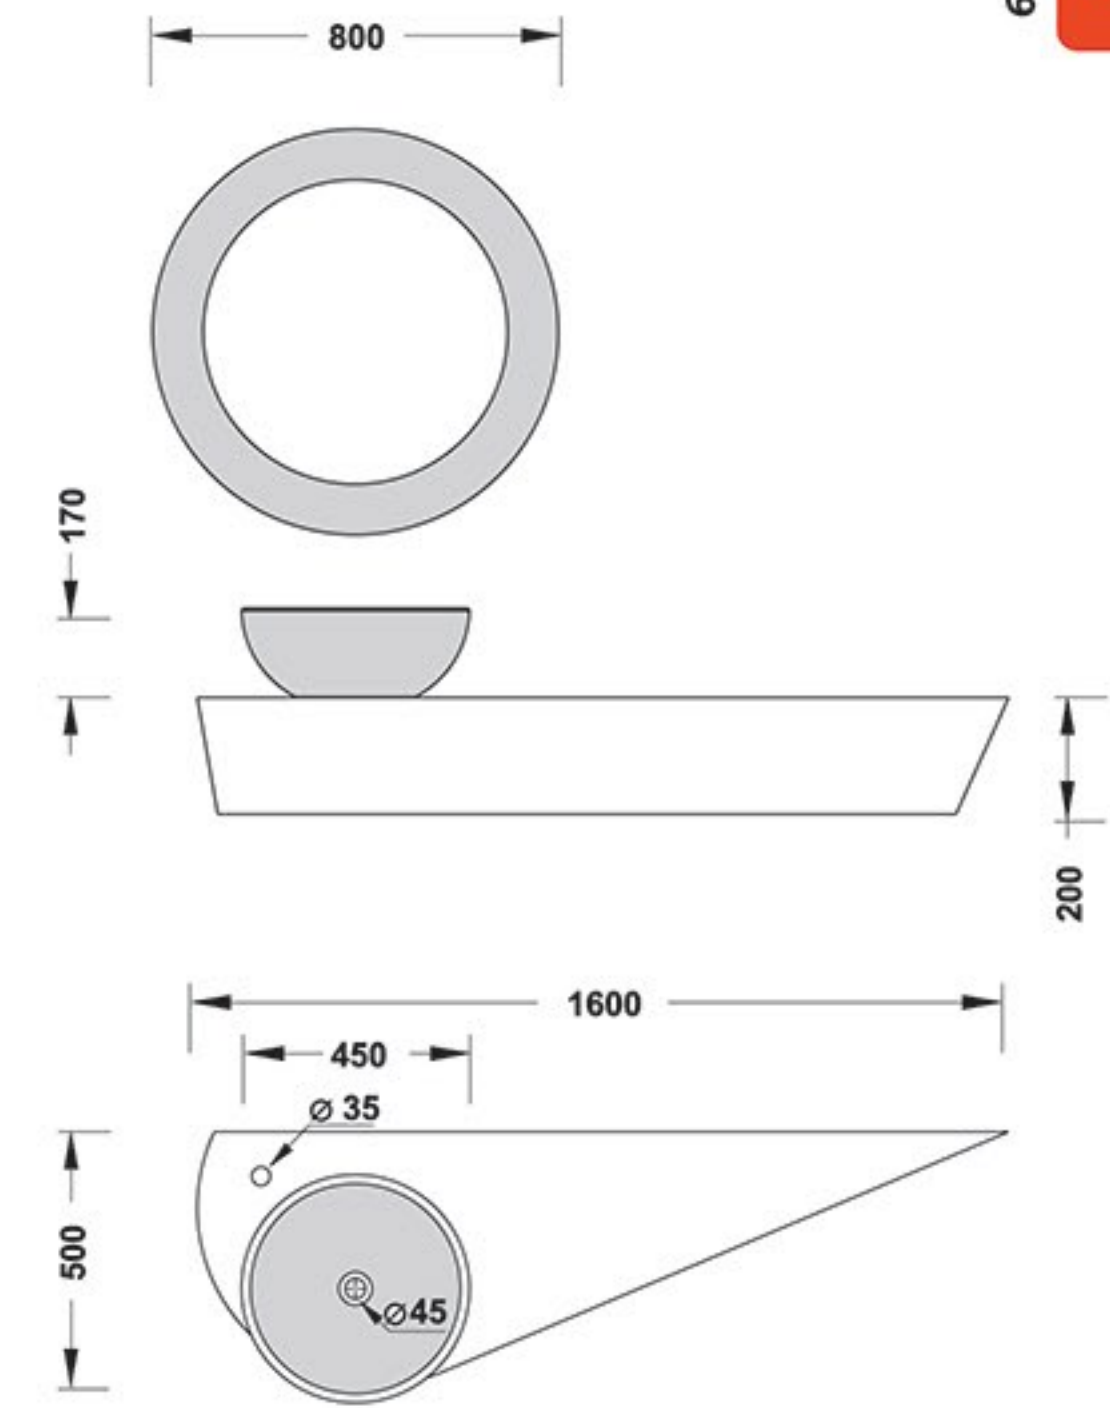

> The **colors** and **decorative** themes, with their unmistakable aesthetic taste, are given renewed energy.