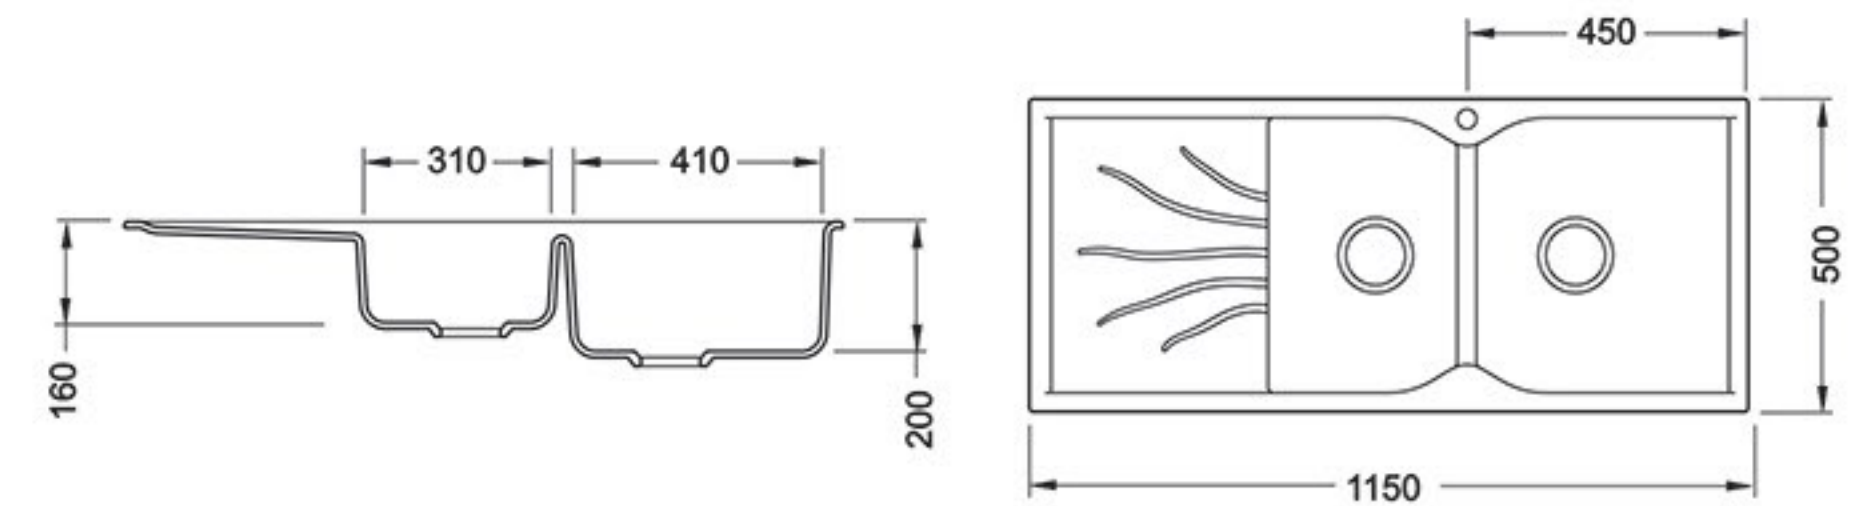

> Balanced surfaces and **cutting-edge** finishes. Bold, **modern** lines and materials with **original elements** where the finishes define a contemporary style without foregoing that traditional touch.
- The wonderful properties of **Fabrion**, allow us to design and produce fully customized kitchens solutions.