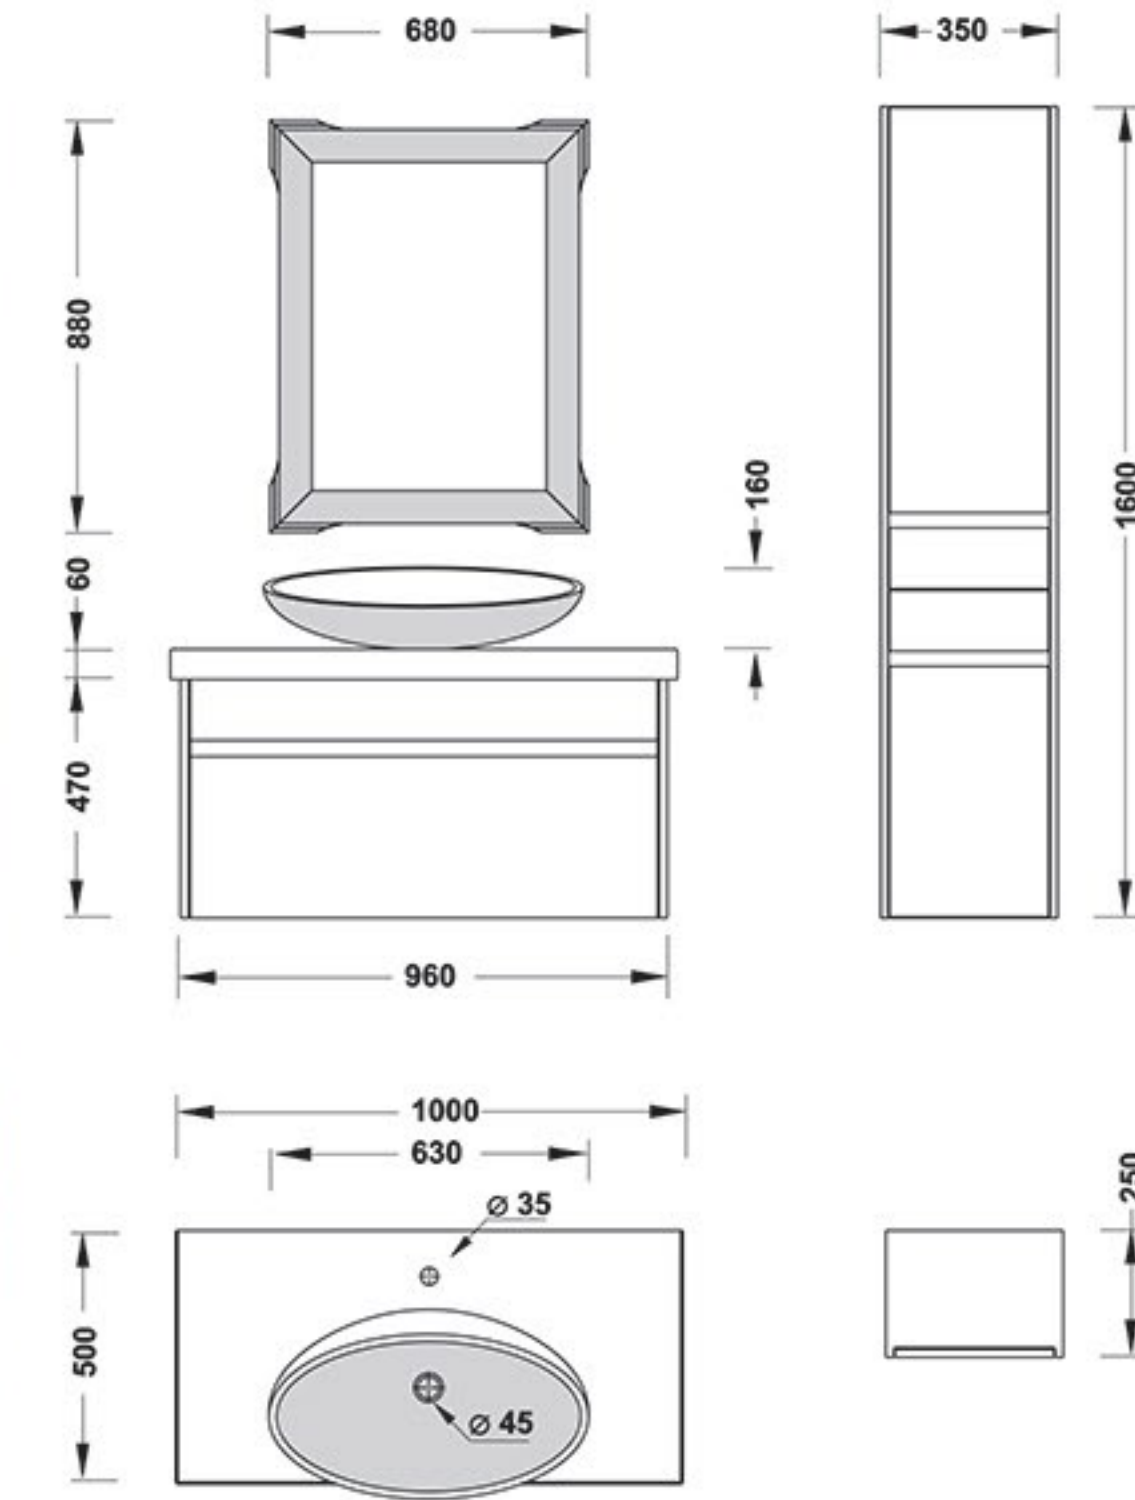

Box

PARTS	MATERIAL
FIX PART	PVC
DOOR	PVC

PARTS	MATERIAL
MIRROR FRAME	PVC
BOWEL	SAM-TANO
FURNITURE 1	RADIANZ
FURNITURE 2	PVC-PUSHING DOOR