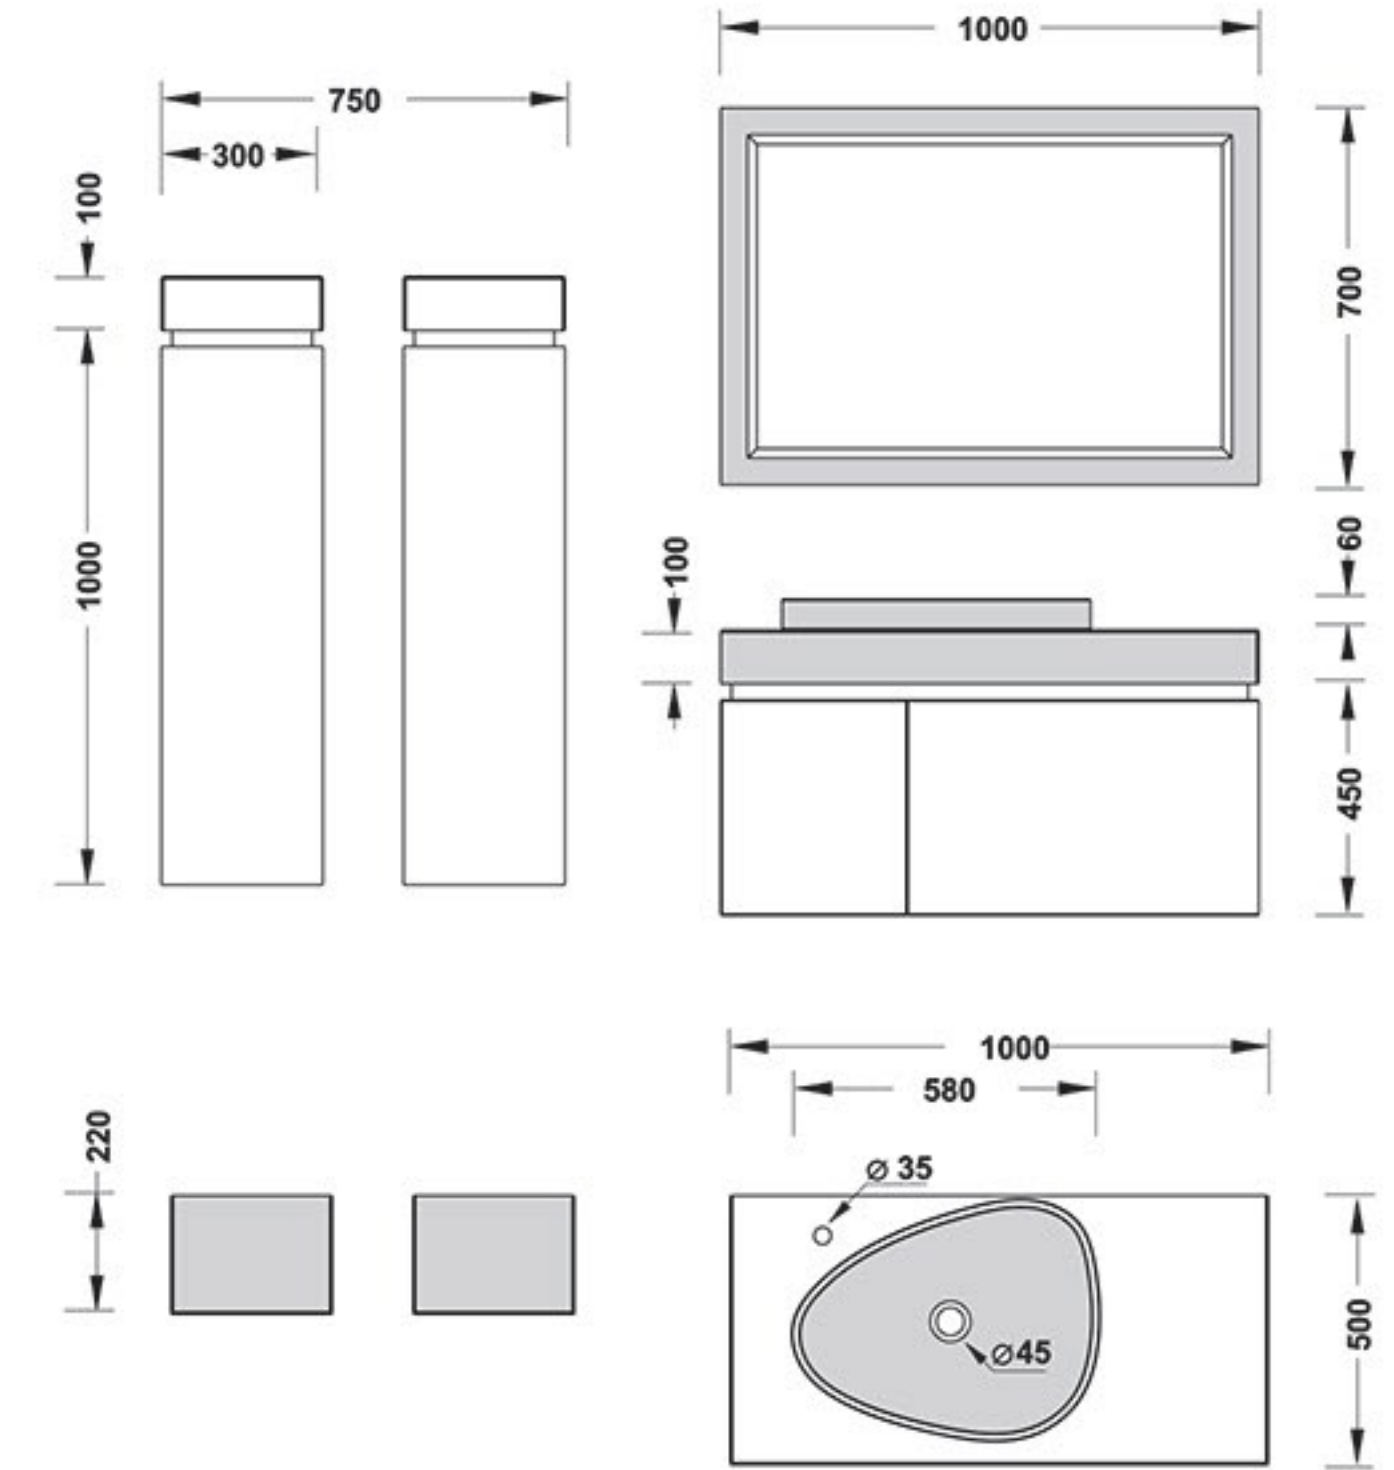

Marinus

Past is present

Box

PARTS	MATERIAL
FIX PART	PVC
DOOR	PVC

PARTS	MATERIAL
MIRROR FRAME	PVC
BOWEL	SAM-TANO
FURNITURE 1	RADIANZ
FURNITURE 2	PVC-PUSHING DOOR