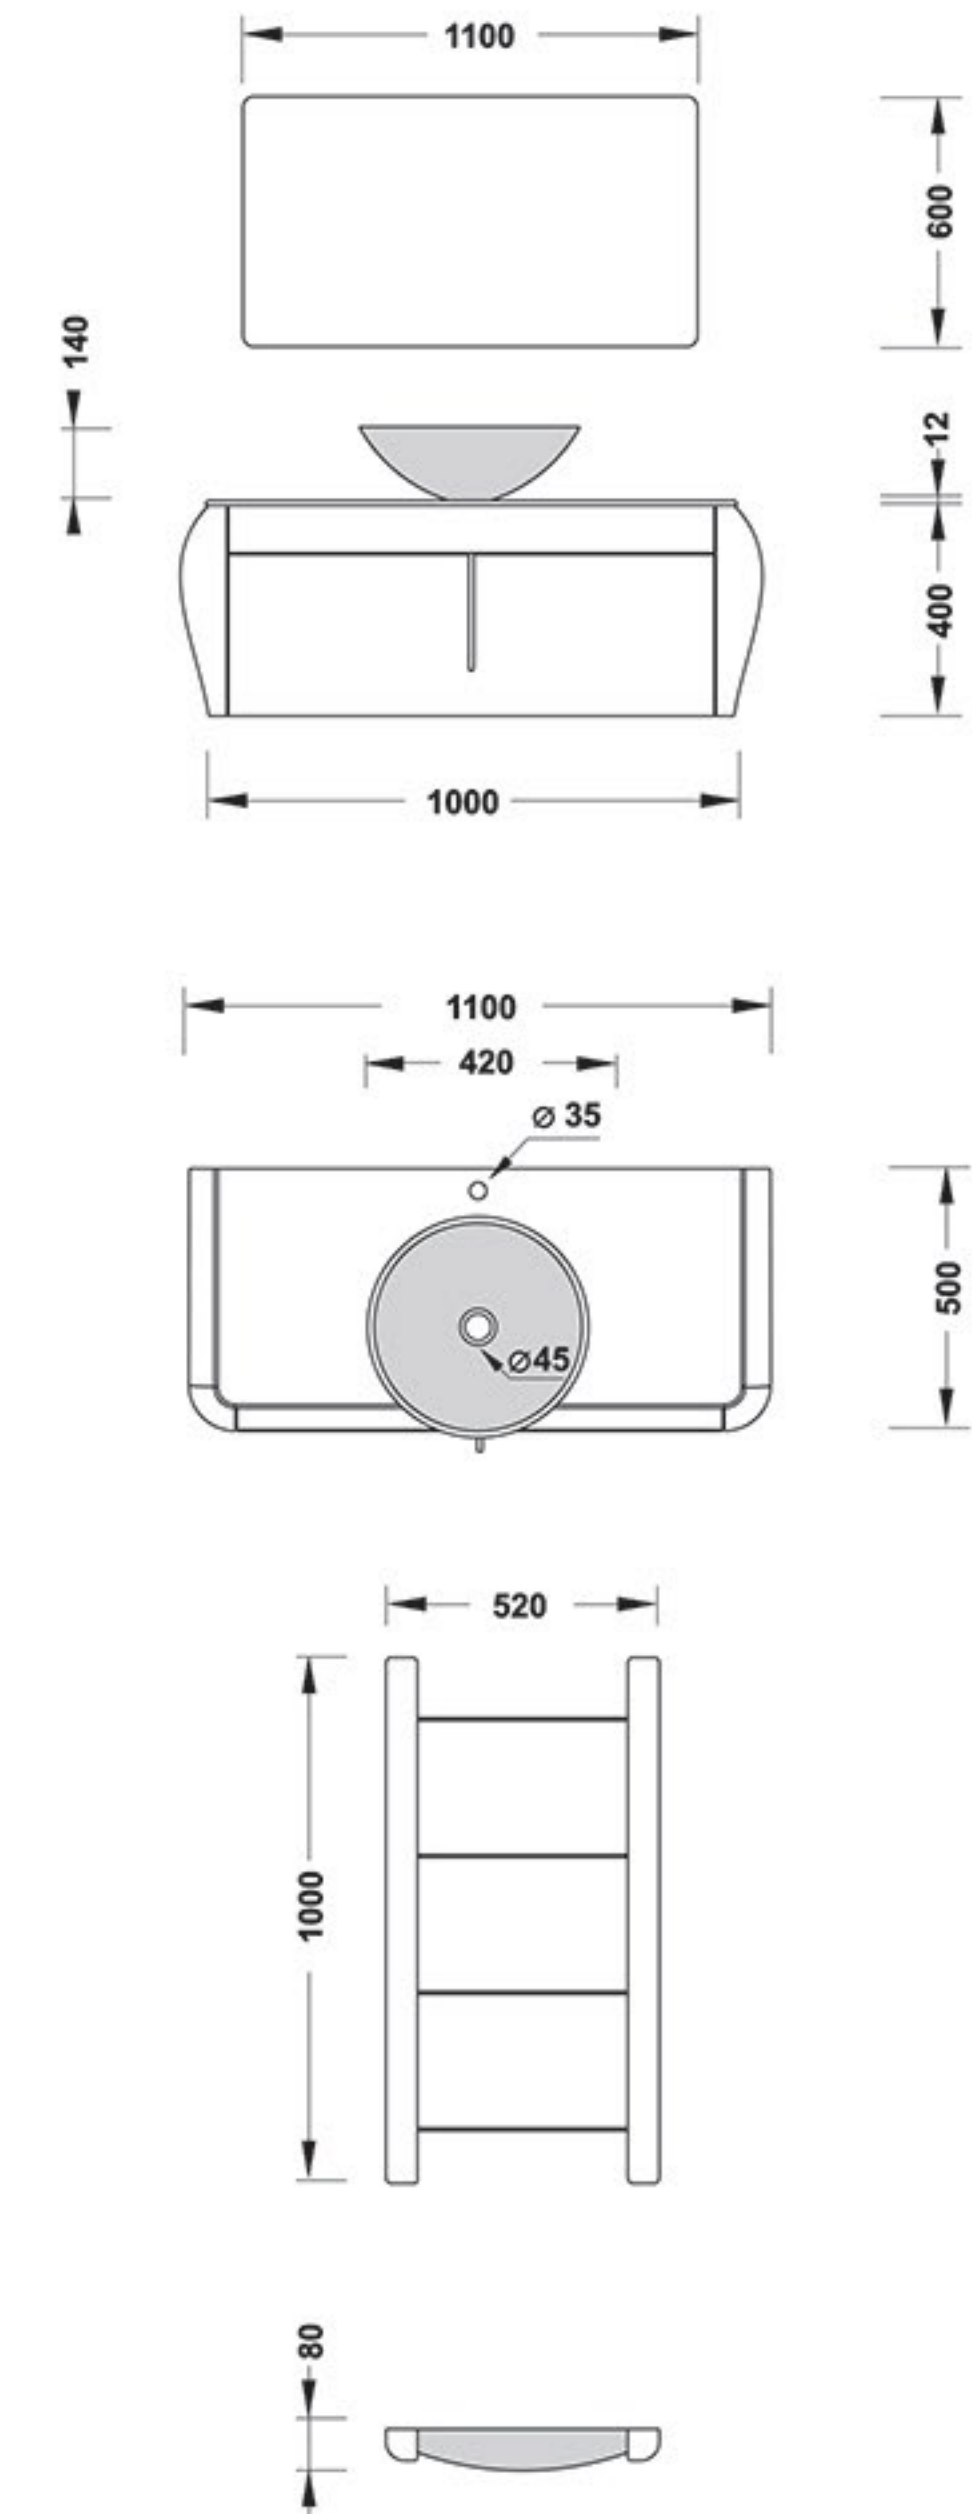

Victoria

Strong charm

Box

PARTS	MATERIAL
FIX PART	PVC
DOOR	PVC

PARTS	MATERIAL
MIRROR FRAME	PVC
BOWEL	SAM-TANO
FURNITURE 1	RADIANZ
FURNITURE 2	PVC-PUSHING DOOR

➤ Inspiration becomes tangible structure; surfaces win the challenges of daily life. So everything is dependable.