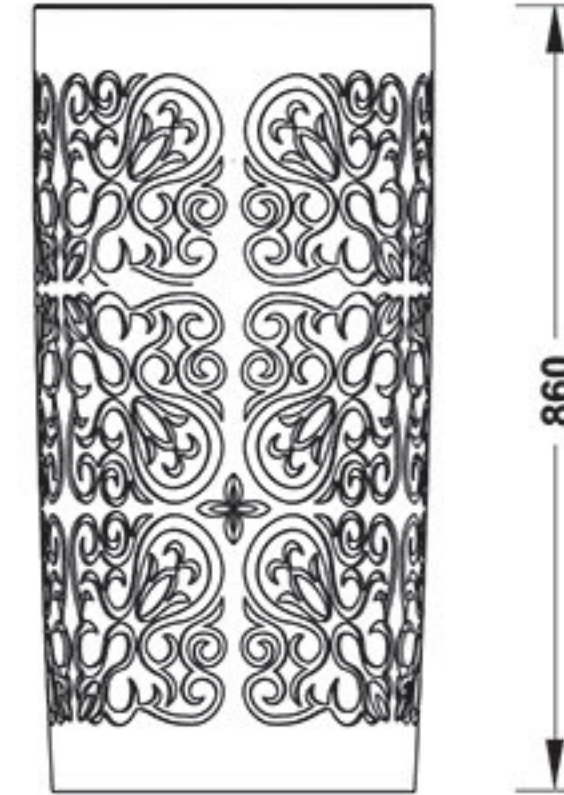

Florence

Unconventional sign

Box

PARTS	MATERIAL
FIX PART	PVC
DOOR	PVC

PARTS	MATERIAL
MIRROR FRAME	PVC
BOWEL	SAM-TANO
FURNITURE 1	RADIANZ
FURNITURE 2	PVC-PUSHING DOOR

Discreet, timeless and sophisticated elegance that reveals a decidedly exclusive style. This is Samsangan. Simple shapes and use of special artificial stone characterize the creative approach to architecture and design.