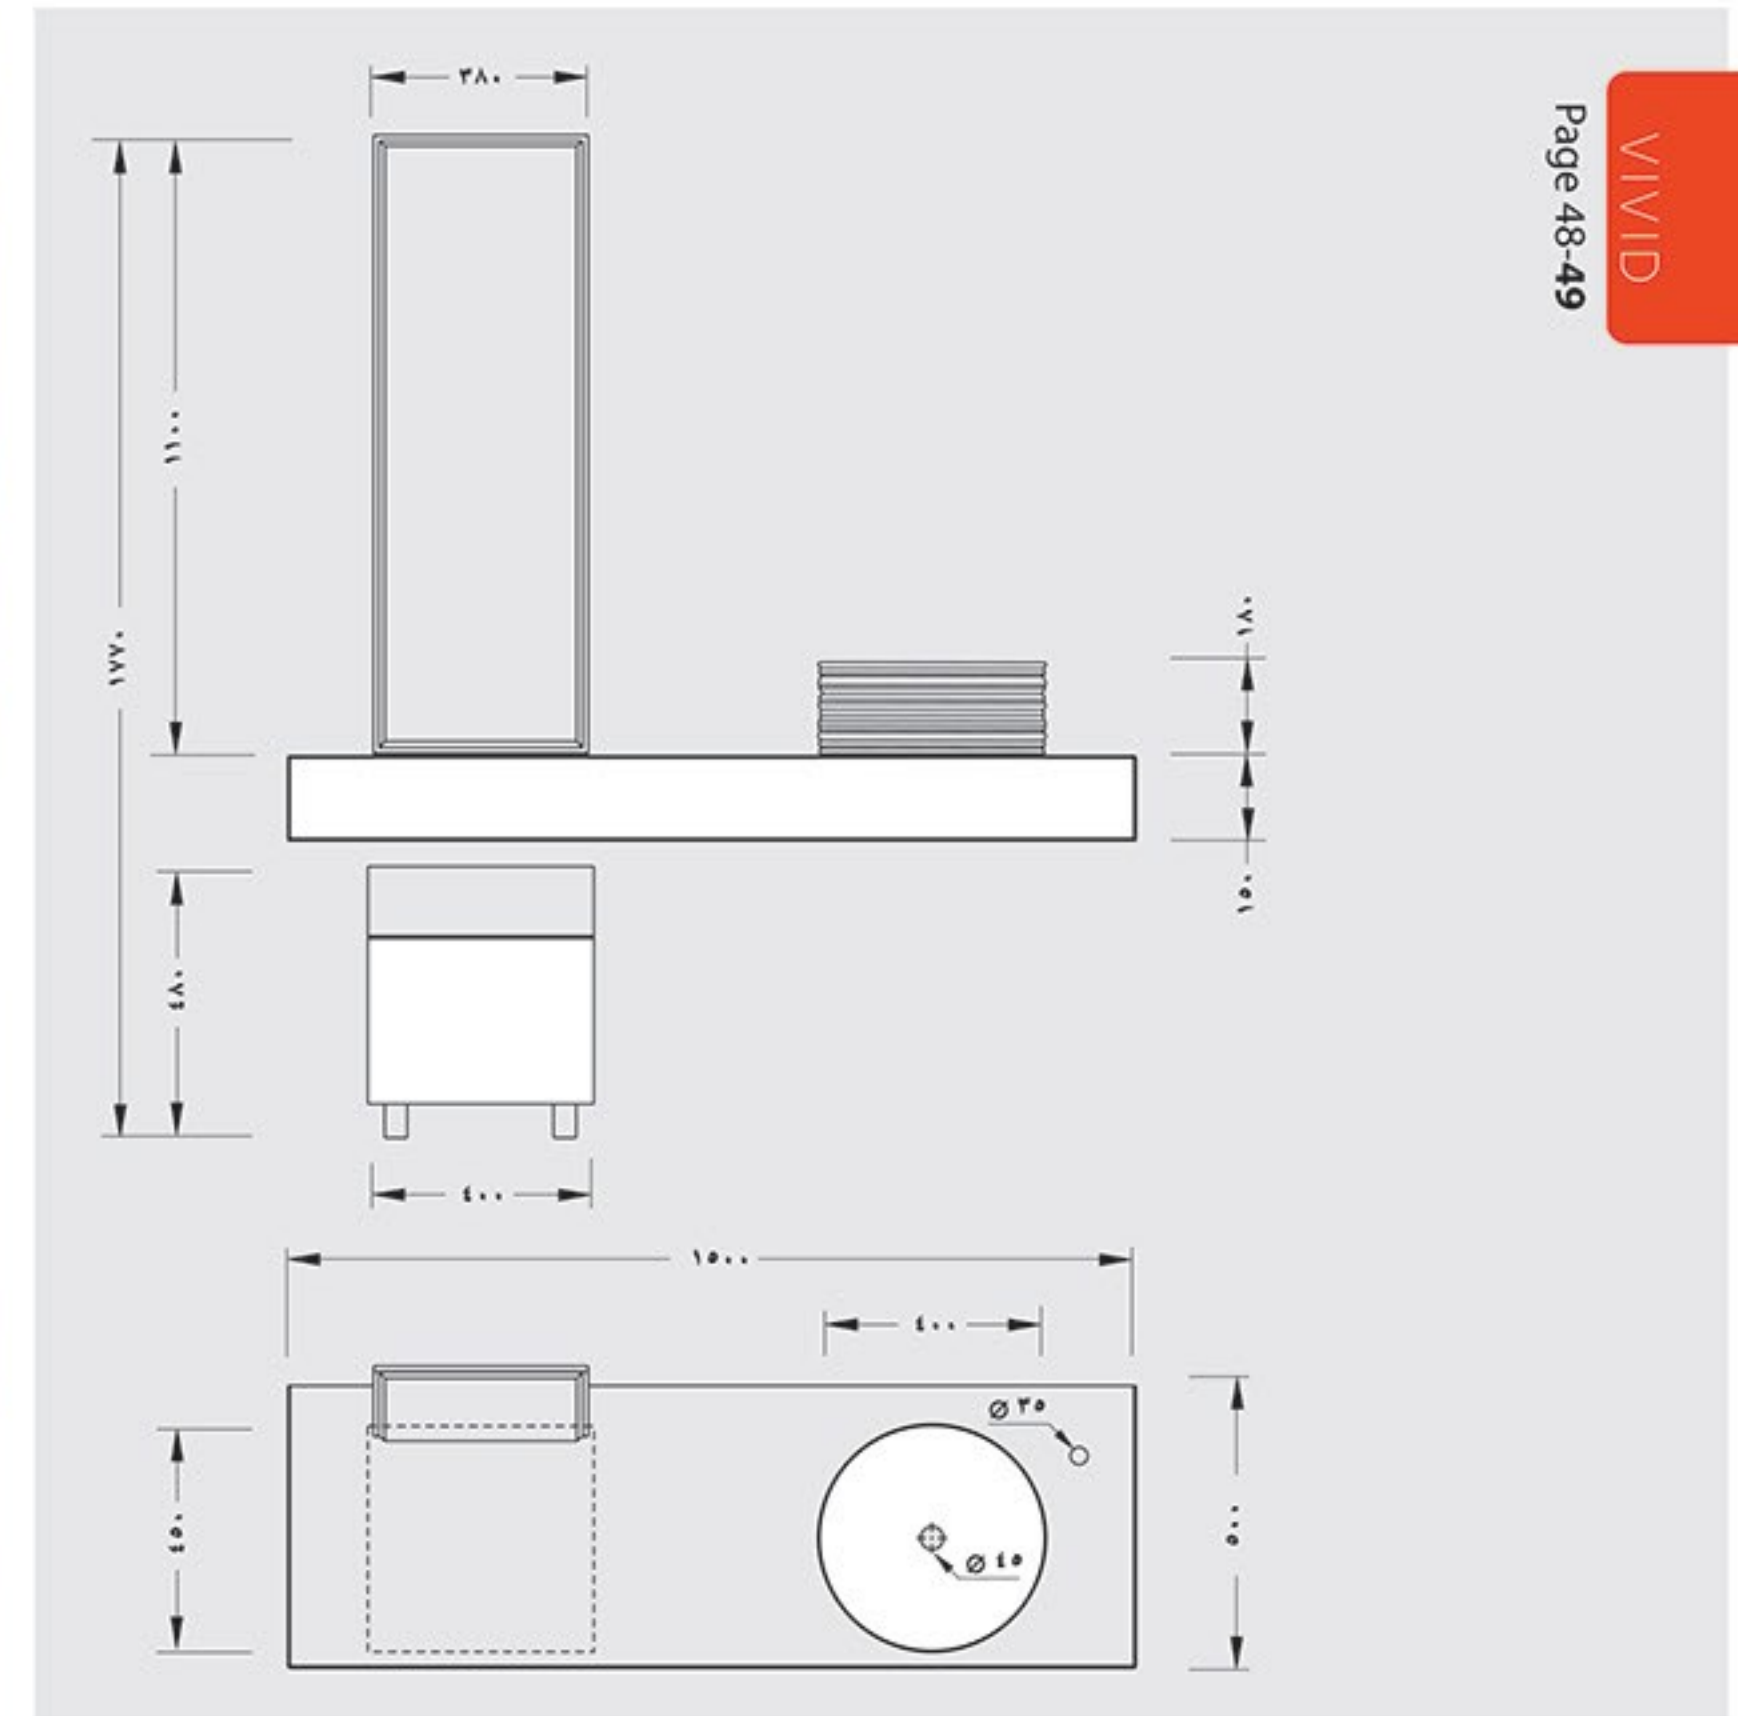

Corona

Good ideas need a material to transform them into reality

Box

PARTS	MATERIAL
FIX PART	PVC
DOOR	PVC

PARTS	MATERIAL
MIRROR FRAME	PVC
BOWEL	SAM-TANO
FURNITURE 1	RADIANZ
FURNITURE 2	PVC-PUSHING DOOR

> To compose a surface advanced **polymer** and **pigments** fused together with vanity sheets of colors. The result is a beautiful surfacing material that can handle anything you throw it.