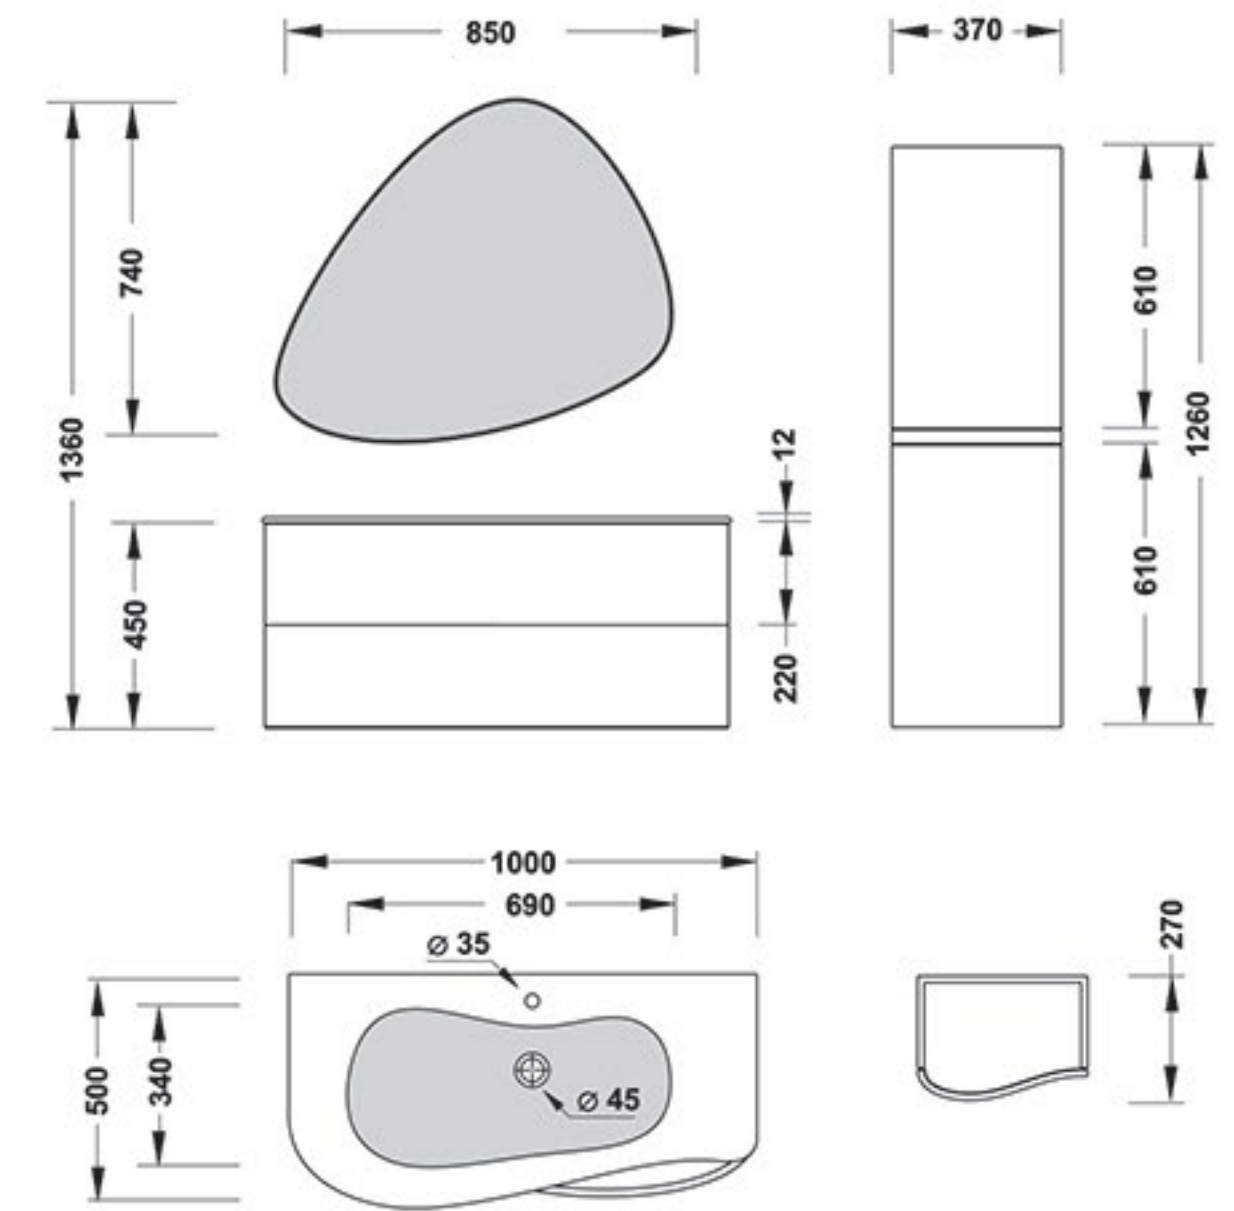

Box

PARTS	MATERIAL
FIX PART	PVC
DOOR	PVC

PARTS	MATERIAL
MIRROR FRAME	PVC
BOWEL	SAM-TANO
FURNITURE 1	RADIANZ
FURNITURE 2	PVC-PUSHING DOOR

➤ When recovering and **stylistic** research converge sinergically towards a unique, deep direction, there rises **Samsangan**.