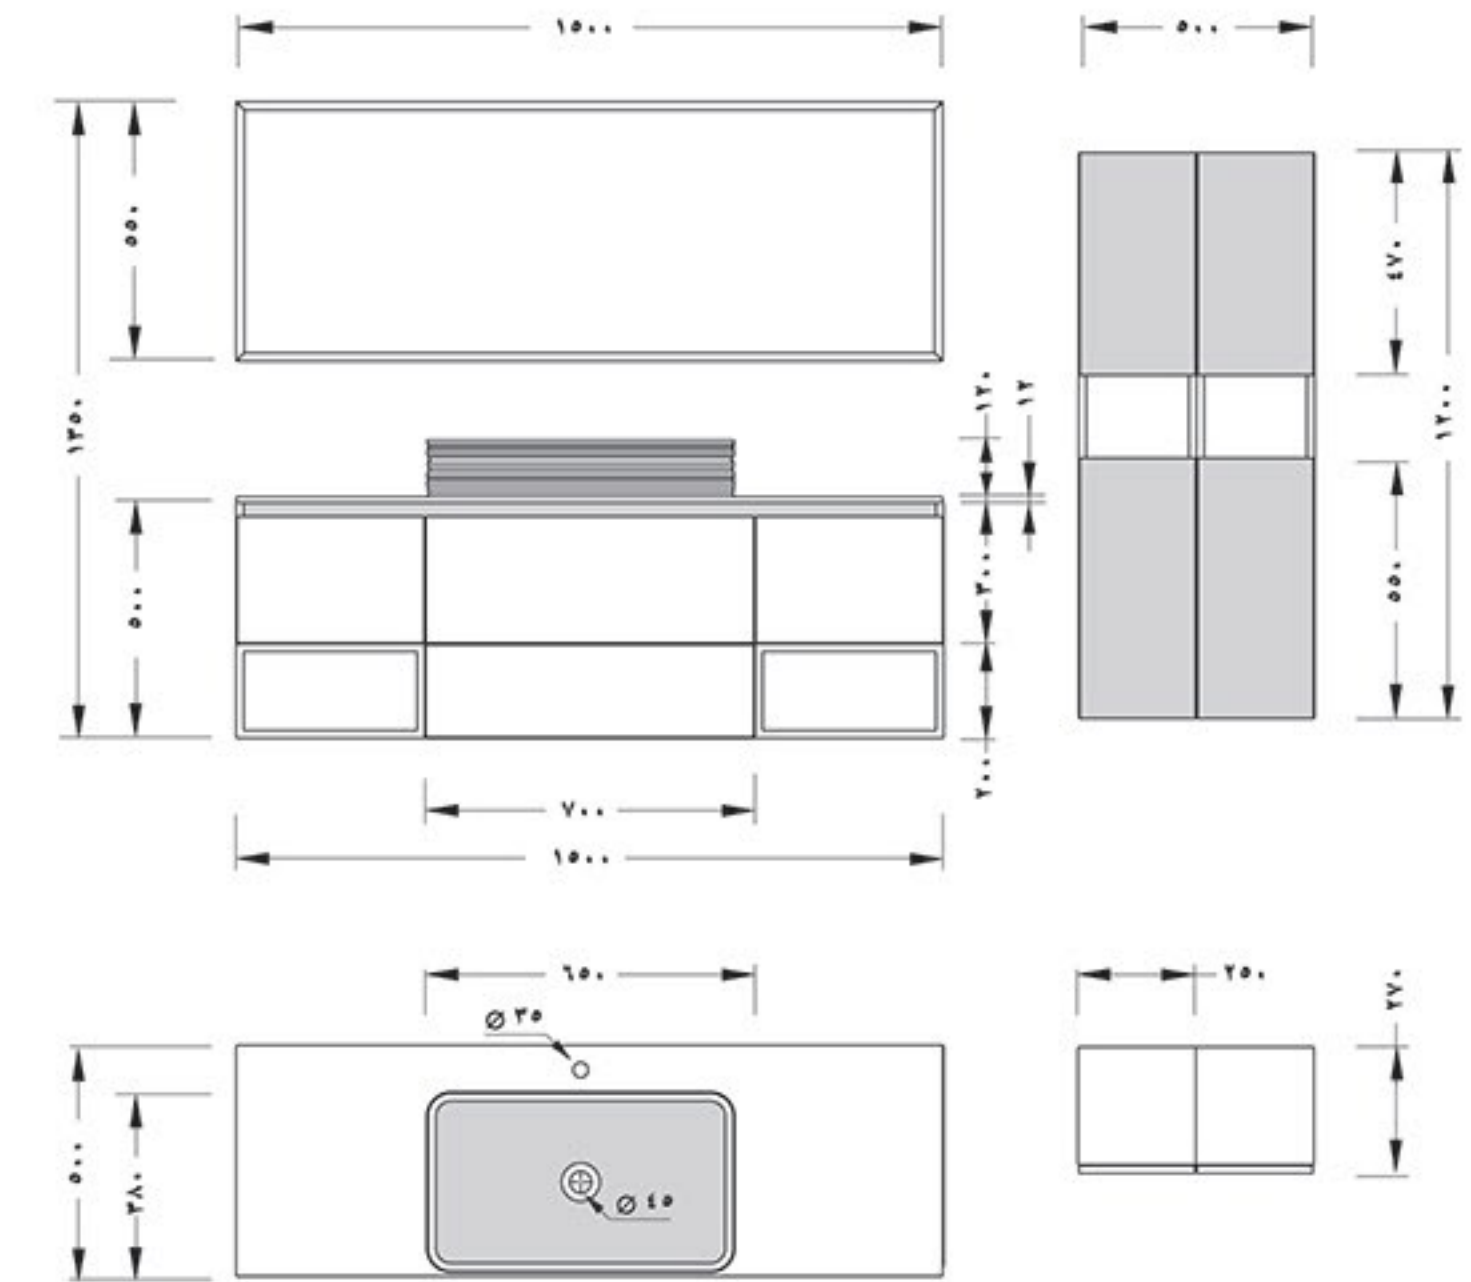

Box

PARTS	MATERIAL
FIX PART	PVC
DOOR	PVC

PARTS	MATERIAL
MIRROR FRAME	PVC
BOWEL	SAM-TANO
FURNITURE 1	RADIANZ
FURNITURE 2	PVC-PUSHING DOOR

> **Performance** means being bold and strong, without losing your delicacy. So everything stays the same.
- Strong and pure as Nature; working with it is an ancient art, the source and the product of timeless emotions. This is stone, building ambitious projects that make the present indestructible. This is Corian.