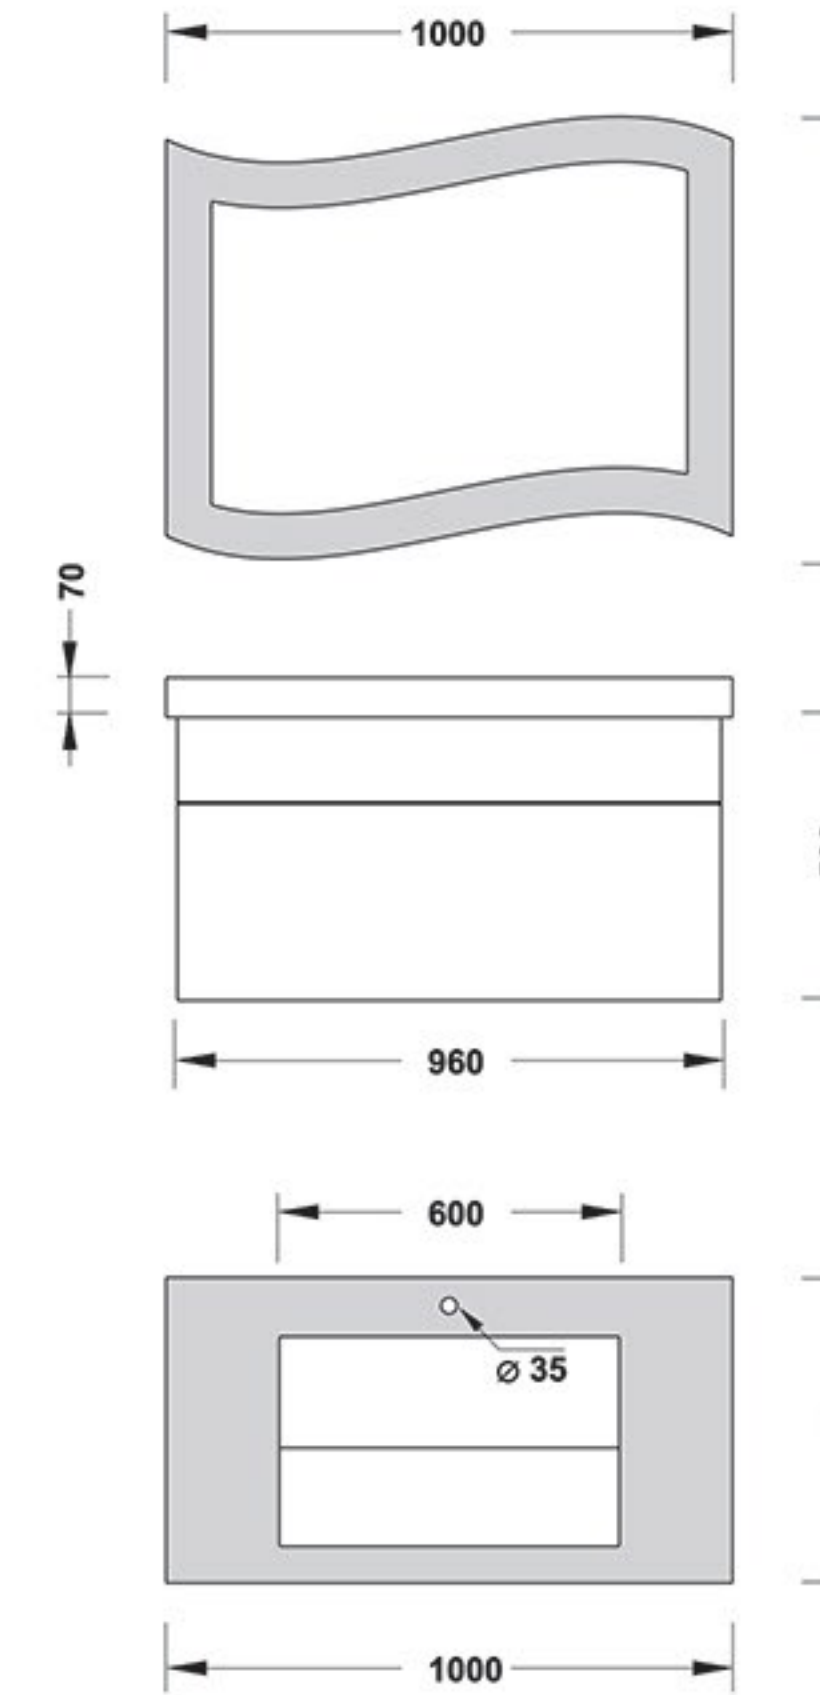

Milano

Timeless sculptures of creative and cultural contents

Box

PARTS	MATERIAL
FIX PART	PVC
DOOR	PVC

PARTS	MATERIAL
MIRROR FRAME	PVC
BOWEL	SAM-TANO
FURNITURE 1	RADIANZ
FURNITURE 2	PVC-PUSHING DOOR

➤ The **bathroom** has changed. Once simply a service room, it has now turned into a place of relaxation and wellbeing, to customize according to your taste. Our range of washbasins and furnishings has plenty of solutions designed to meet any desire.