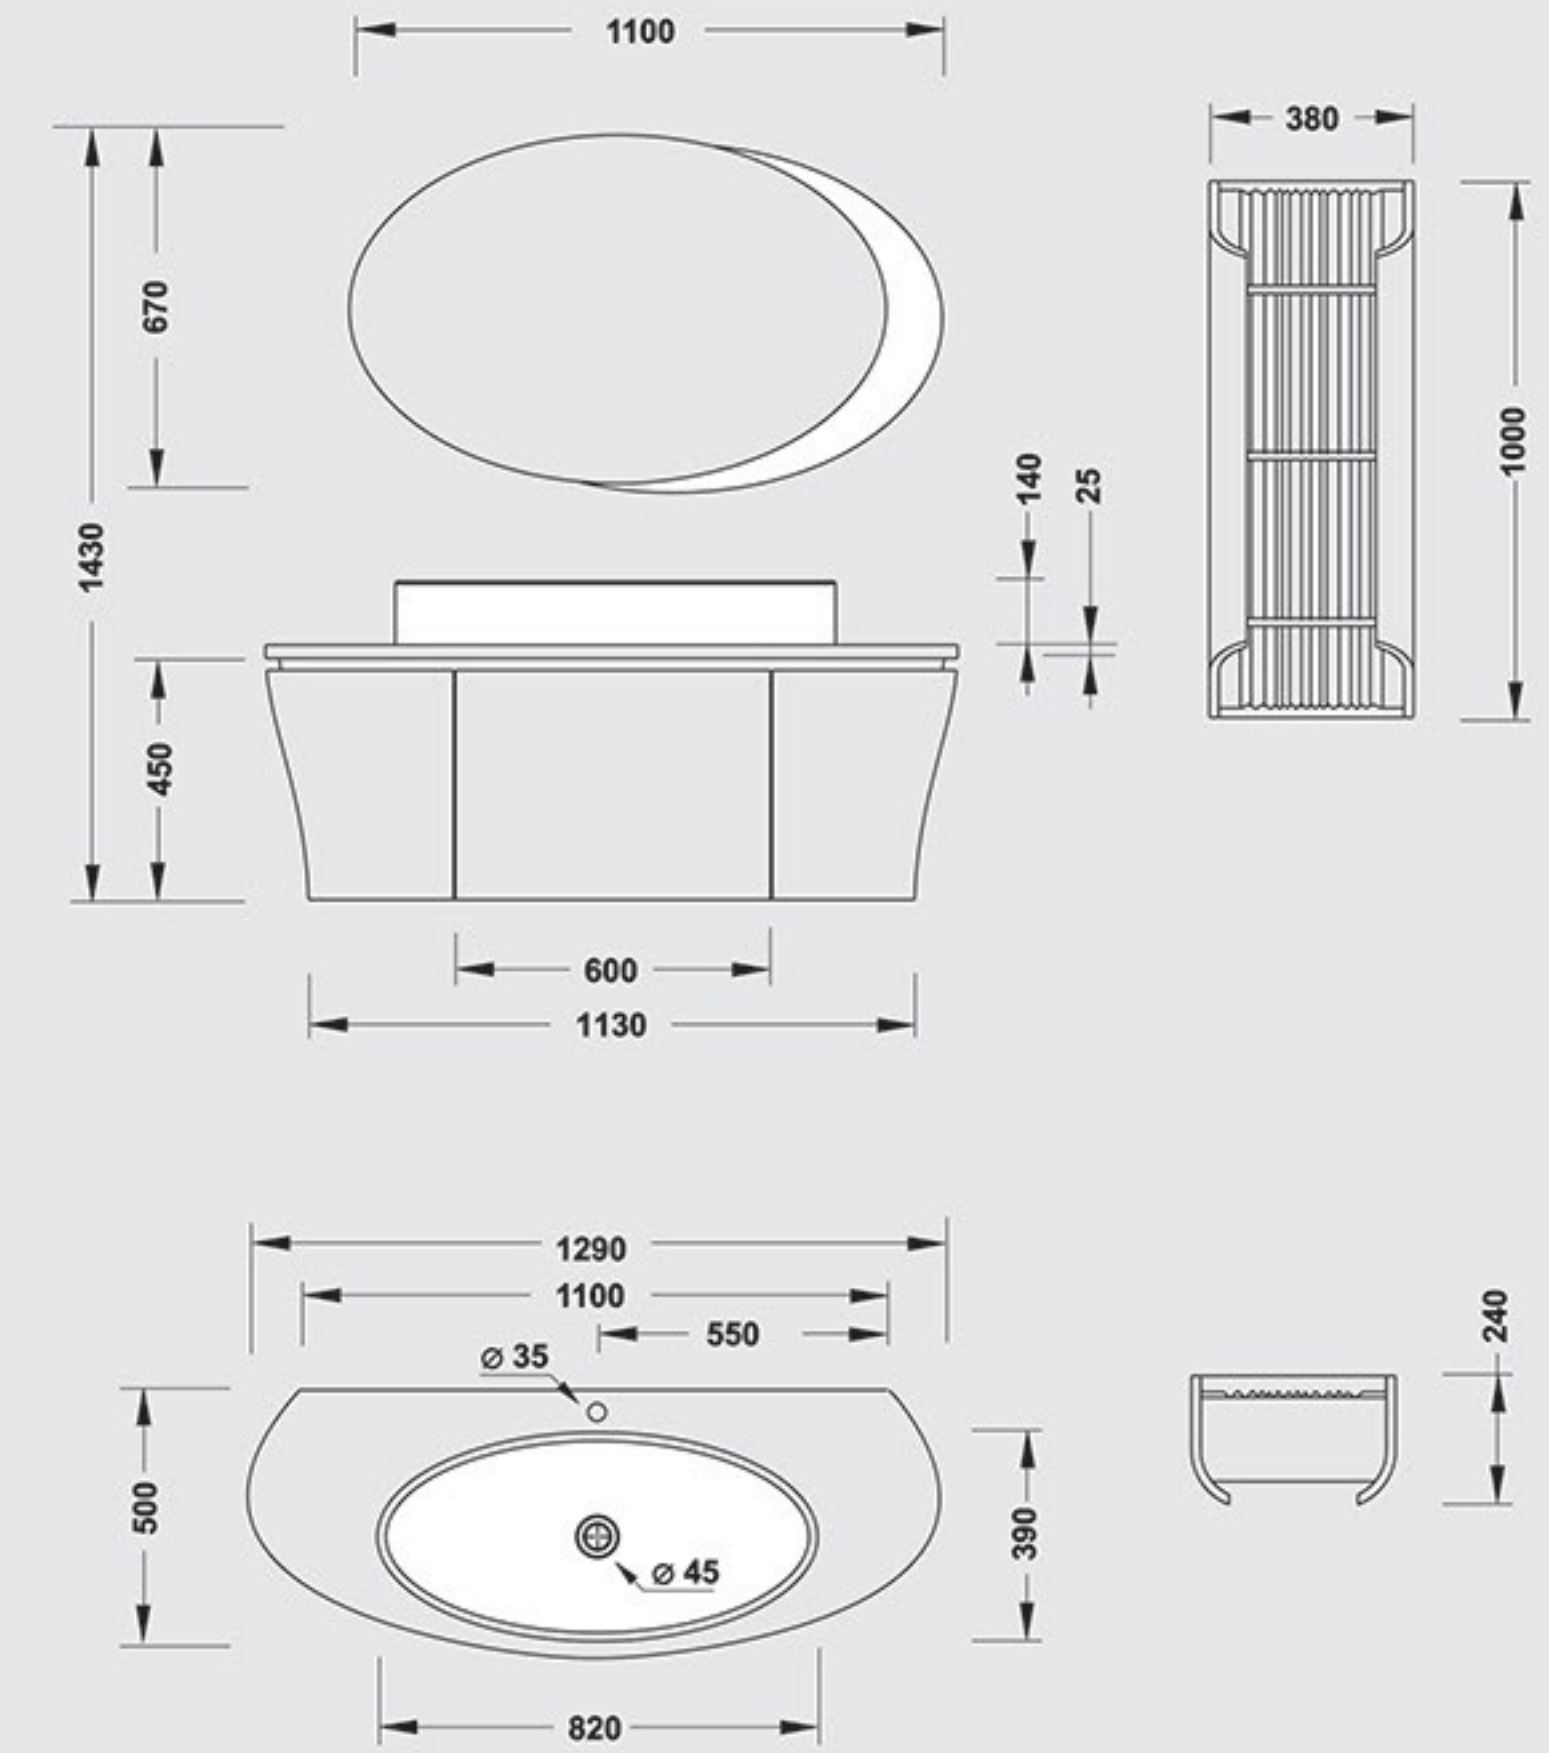

Box

PARTS	MATERIAL
FIX PART	PVC
DOOR	PVC

PARTS	MATERIAL
MIRROR FRAME	PVC
BOWEL	SAM-TANO
FURNITURE 1	RADIANZ
FURNITURE 2	PVC-PUSHING DOOR

> Aspects such as thorough processes, care and detail with which each of the professionals serving **Samsangan** performs its function ... elements that cannot be measured but nevertheless are right there, and can be felt on each and every one of our products.

> Perfect combination of handcrafted work and mechanical processes using the latest **technology**, allow us to offer high quality and unique products.