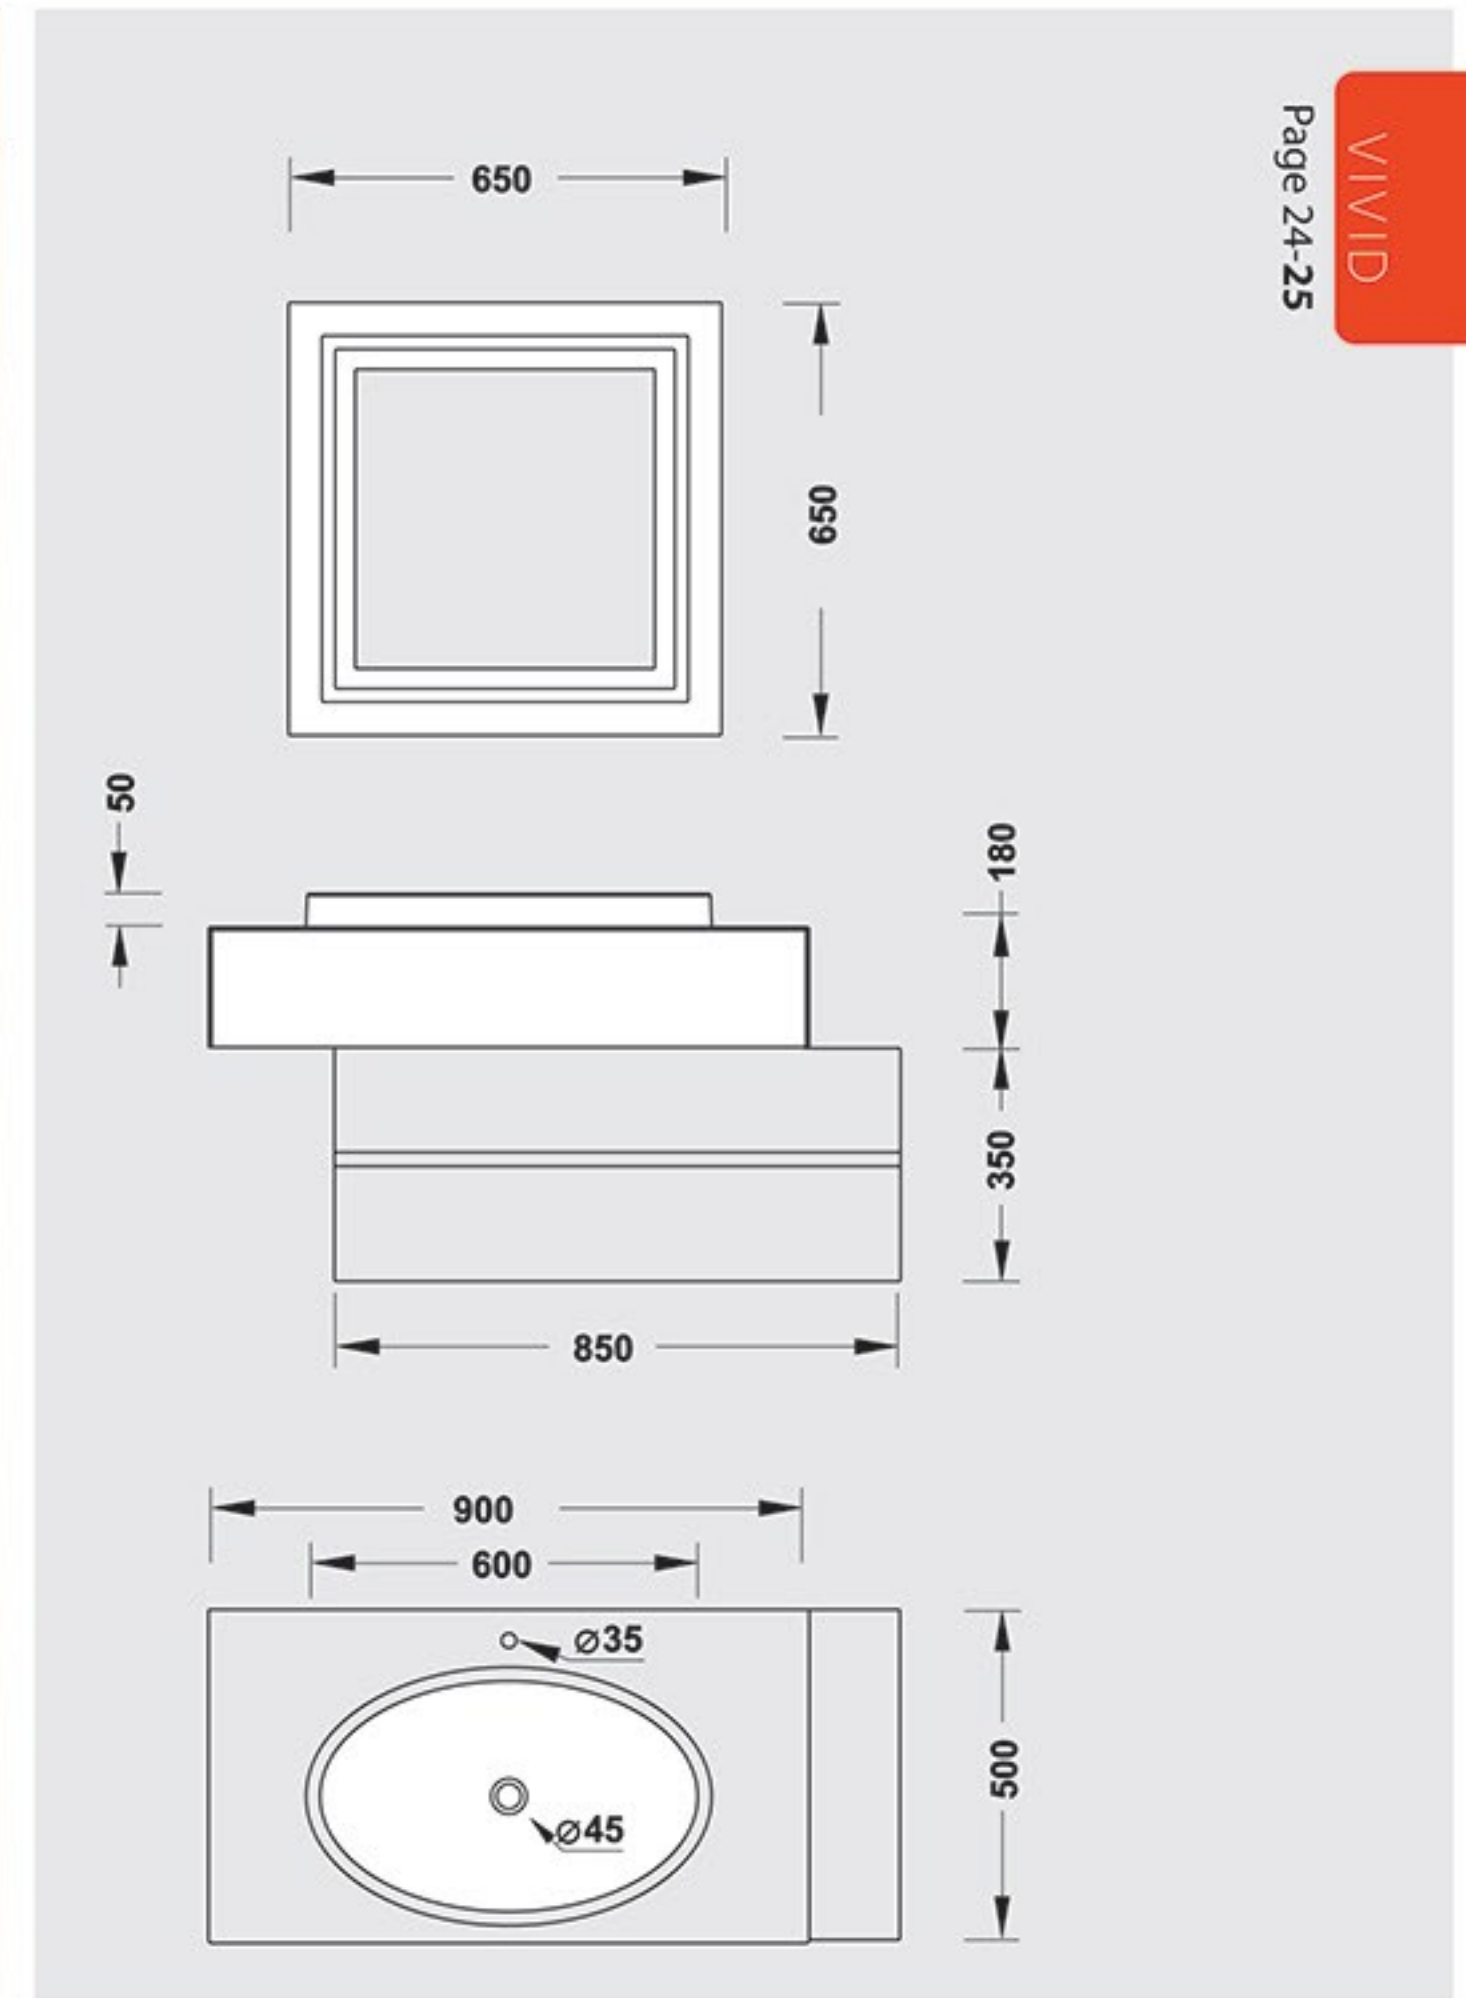

Ares

Beauty is visible; charm is something felt

Box

PARTS	MATERIAL
FIX PART	PVC
DOOR	PVC

PARTS	MATERIAL
MIRROR FRAME	PVC
BOWEL	SAM-TANO
FURNITURE 1	RADIANZ
FURNITURE 2	PVC-PUSHING DOOR

> Great values characterize this product: light and harmonious aesthetics together with a strong and determined character