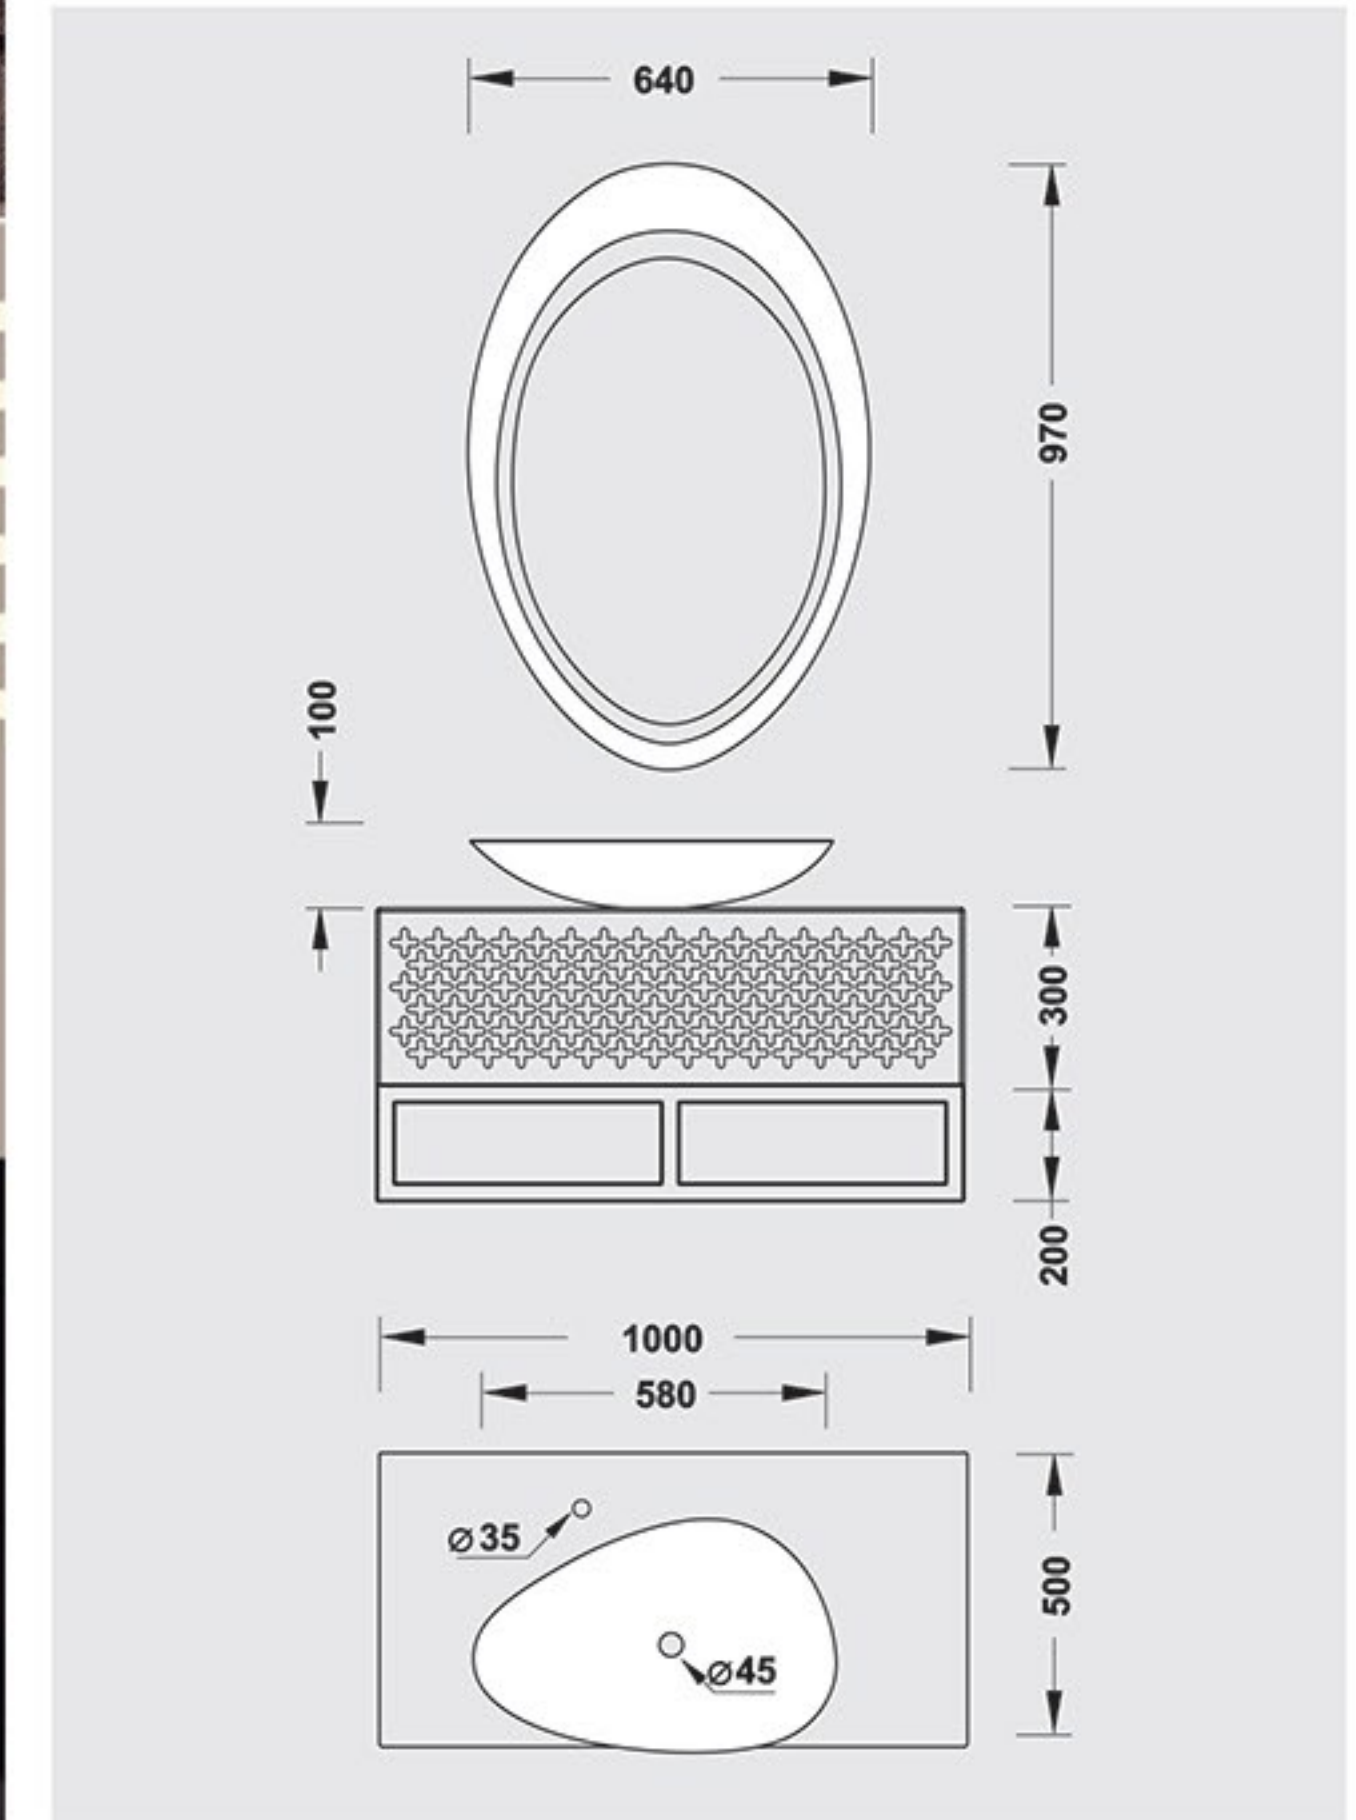

Dream

Emerging feelings of design and luxury

Box

PARTS	MATERIAL
FIX PART	PVC
DOOR	PVC

PARTS	MATERIAL
MIRROR FRAME	PVC
BOWEL	SAM-TANO
FURNITURE 1	RADIANZ
FURNITURE 2	PVC-PUSHING DOOR

> A complete and versatile project, fascinating style for unconventional luxury.