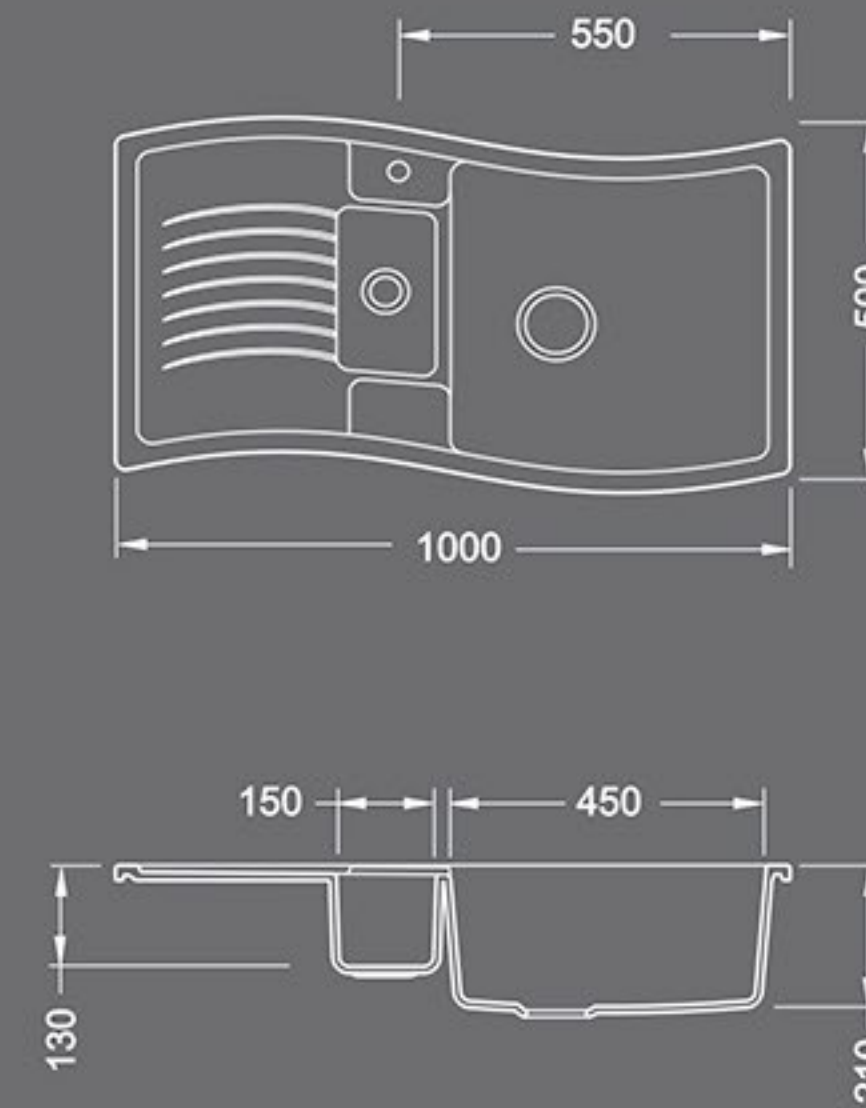

> Who said aesthetics is incompatible with functionality? **Fabrion** belies this idea, with its wide range of kitchen sinks offering big storage capacity. Functionality and visual appeal have been given priority in this simple, yet sophisticated looking sinks enclosure, suitable for use in kitchen areas of all kinds.