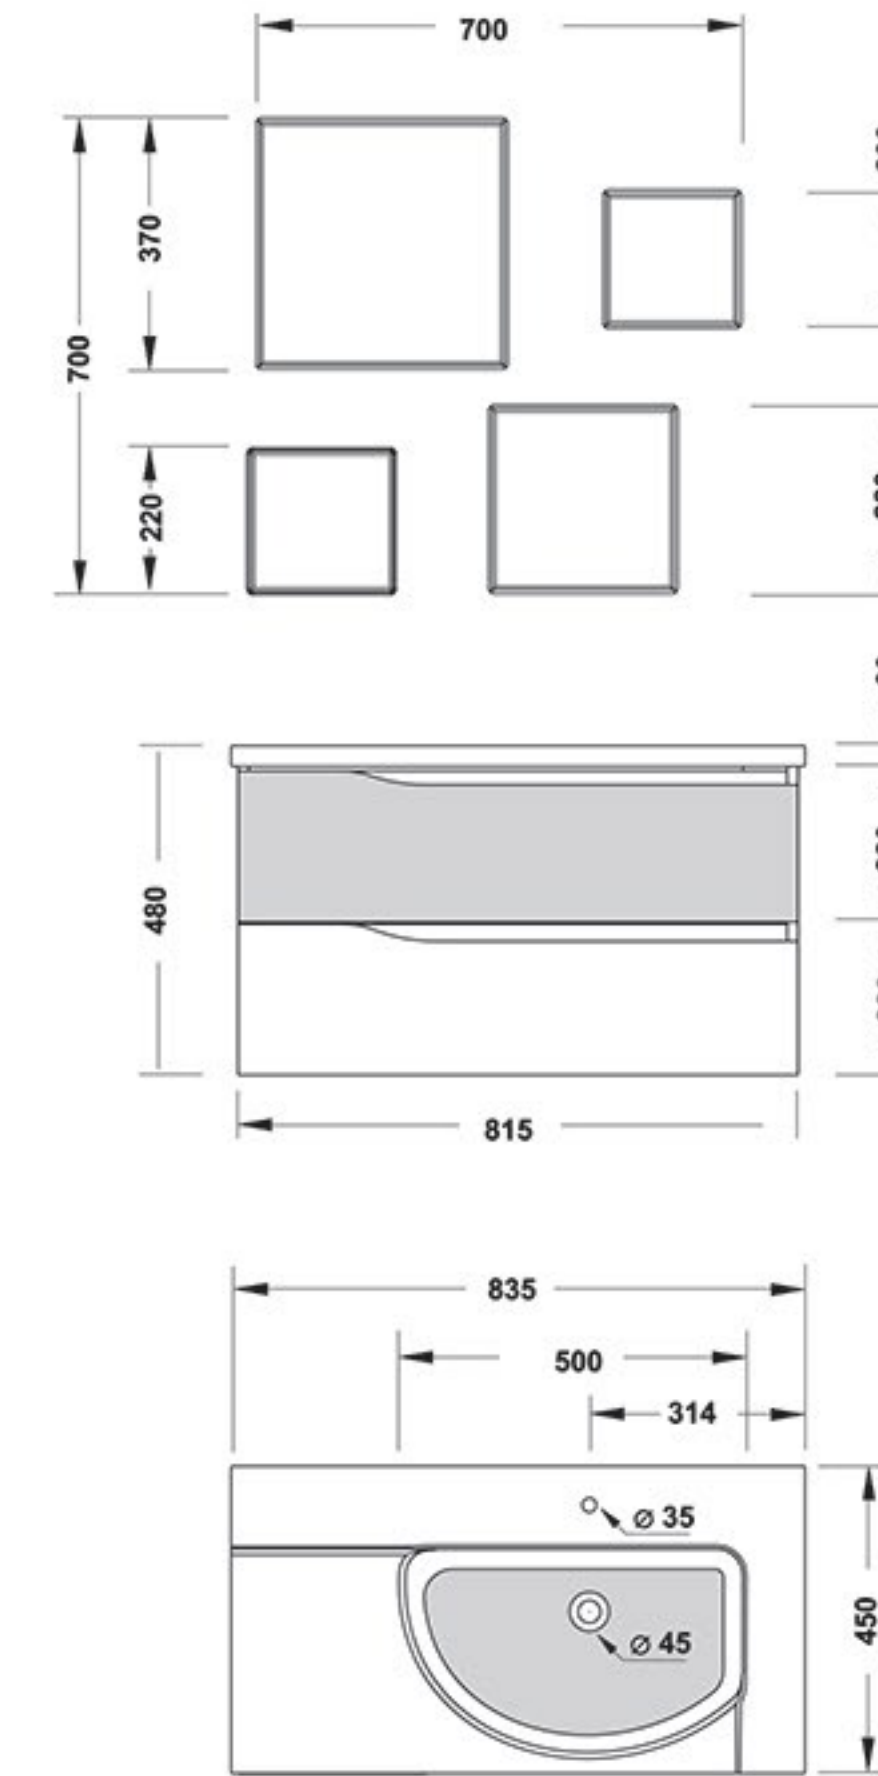

Canto

1-Unexpected charm

Box

PARTS	MATERIAL
FIX PART	PVC
DOOR	PVC

PARTS	MATERIAL
MIRROR FRAME	PVC
BOWEL	SAM-TANO
FURNITURE 1	RADIANZ
FURNITURE 2	PVC-PUSHING DOOR