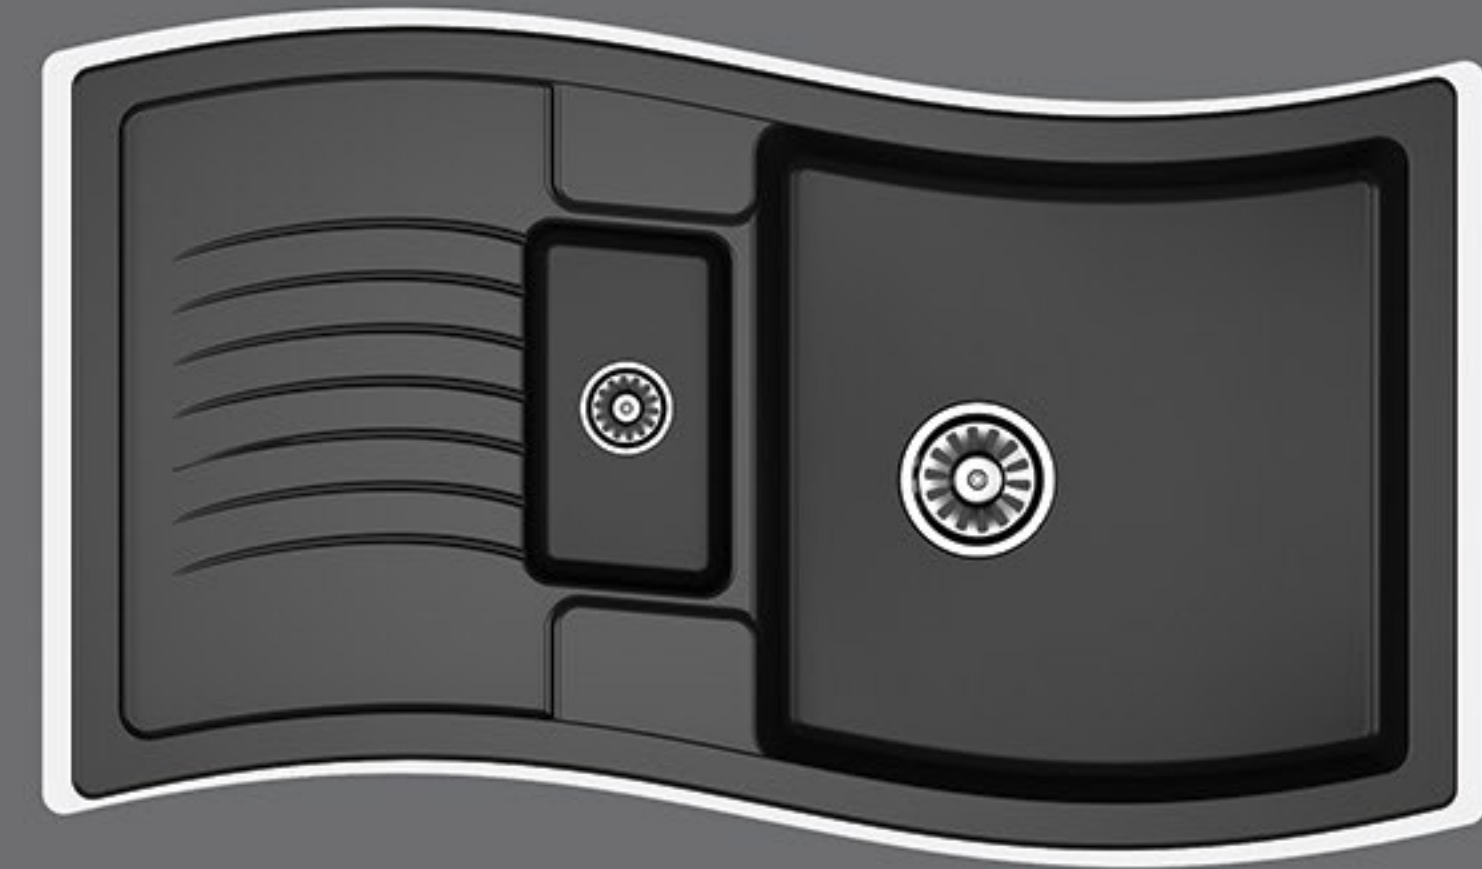

Cenia

Functional beauty

Box

PARTS	MATERIAL
FIX PART	PVC
DOOR	PVC

PARTS	MATERIAL
MIRROR FRAME	PVC
BOWEL	SAM-TANO
FURNITURE 1	RADIANZ
FURNITURE 2	PVC-PUSHING DOOR