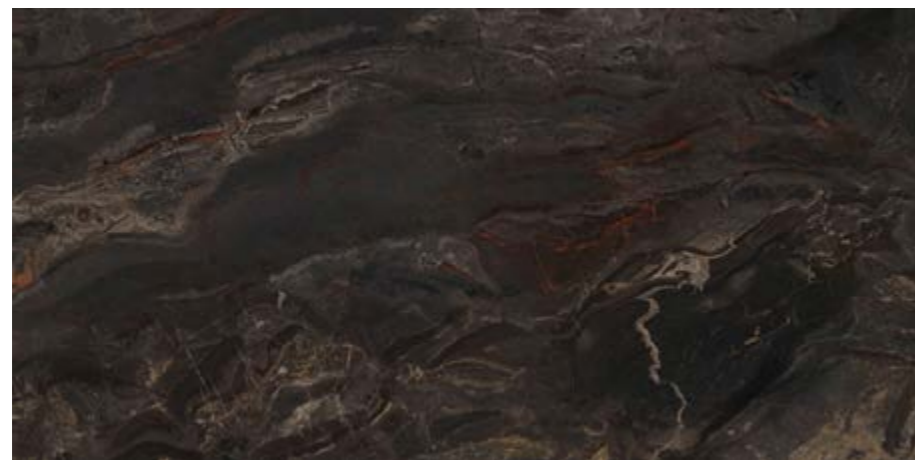

RAMONA (NANO-POLISHED)
GRAY SHEET | 30 X 30

PIZZA

60 X 120

PIZZA

PIZZA (NANO-POLISHED) BLACK | 60 X 120

PIZZA (NANO-POLISHED) WHITE | 60 X 120

PIZZA (NANO-POLISHED) BLACK | 60 X 120 / WHITE 60X120

PLAZA