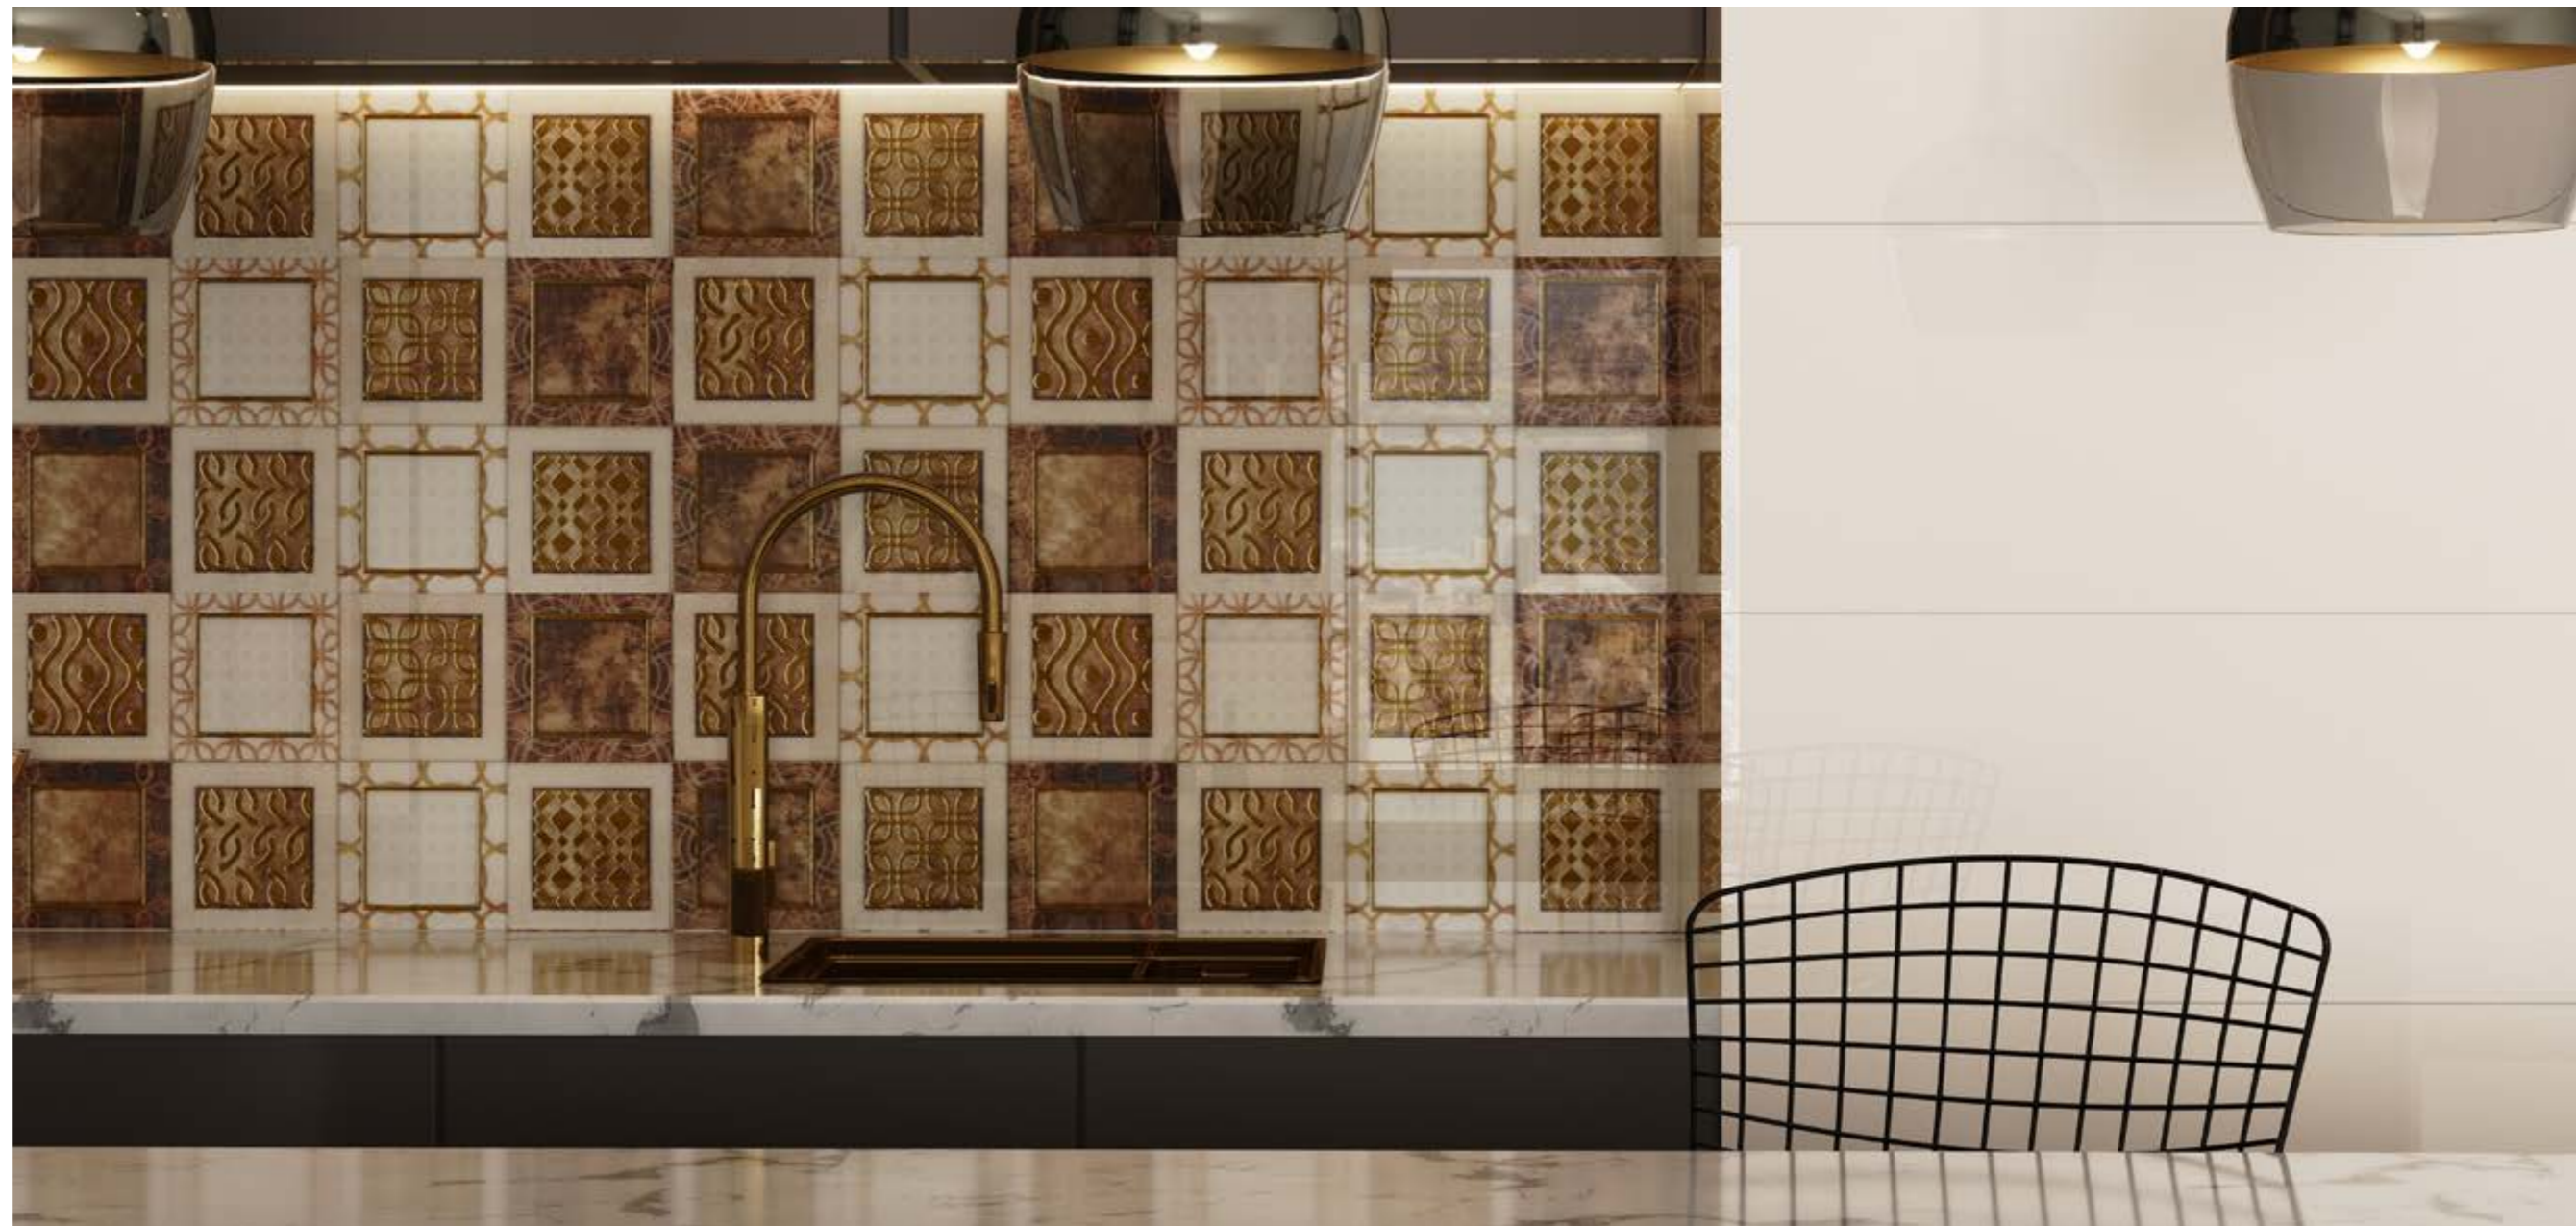

CHANEL

30 X 90