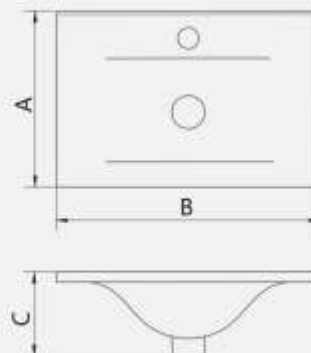

Inset

Features

- . 600 & 700 mm Size
- . One tap hole
- . Overflow outlet

Packing

- . Packaged size :
- for 600 size : 615*415*200
- for 700 size : 715*415*200

Includes

- . Overflow cover

size (mm)	A	B	C
600	400	600	180
700	400	700	180