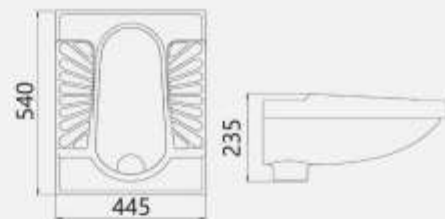

Type	A	B	C
Close Rim	465	575	230
Rimless	465	570	240

ERICA

Squat Pan

Features

- . Open Rim
- . Gravity-fed Flushing system

Packing

- . Packaged size : 565*455*245

TULIP