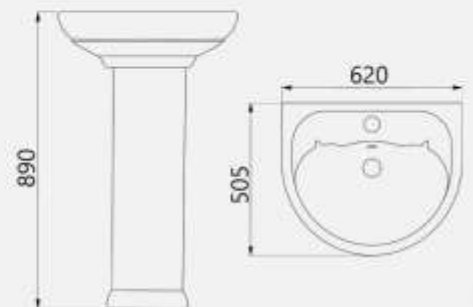

Packing

- . Packaged size :
- Vessel Basin 560 : 585*430*195
- Vessel Basin 600 : 630*500*210
- Pedestal : 675*280*200

VIOLA

Pedestal

Features

- . One tap hole
- . Overflow outlet

Includes

- . Overflow cover

Packing

- . Packaged size :
- Vessel Basin : 625*440*225
- Pedestal : 695*205*180

AZALIA

Pedestal

Features

- . One tap hole
- . Overflow outlet

Includes

- . Overflow cover

Packing

- . Packaged size :
- Vessel Basin : 640*530*235
- Pedestal : 715*240*185

LANDIS

Pedestal

Features

- . 450 & 550 mm Size
- . One tap hole
- . Overflow outlet

Includes

- . Overflow cover

Packing

- . Packaged size :
- Vessel Basin 450 : 460*385*180
- Vessel Basin 550 : 575*455*215
- Pedestal : 720*210*195

size (mm)	A	B	C
450	360	450	820
550	440	560	860

DAISY

Pedestal

Features

- . 380 & 500 mm Size
- . One tap hole
- . Overflow outlet