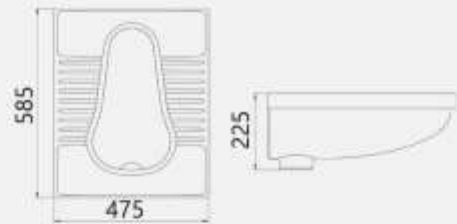

LILI

Squat Pan

Features

- . Open Rim
- . Gravity-fed Flushing system

Packing

. Packaged size : 600*485*240

LILI

Squat Pan