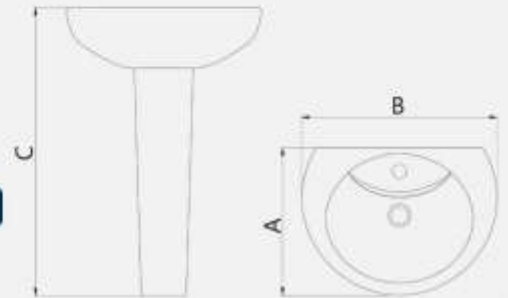

DAISY

Pedestal

Features

- . 380 & 500 mm Size
- . One tap hole
- . Overflow outlet

Includes

- . Overflow cover

size (mm)	A	B	C
380	305	385	845
500	385	510	865

Packing

- . Packaged size :
- Vessel Basin 380 : 400*330*190
- Vessel Basin 500 : 530*410*205
- Pedestal : 720*190*185

ARIAN

Pedestal

Features

- . One tap hole
- . Overflow outlet

Includes

- . Overflow cover

Packing

- . Packaged size :
- Vessel Basin : 605*475*245
- Pedestal : 705*220*185

CAMELIA

Pedestal

Features

- . 450 & 550 mm Size
- . One tap hole
- . Overflow outlet

Includes

- . Overflow cover

Packing

- . Packaged size :
- Vessel Basin 450 : 470*395*190
- Vessel Basin 550 : 575*470*220
- Pedestal : 710*220*225

size (mm)	A	B	C
450	375	450	850
550	445	570	880