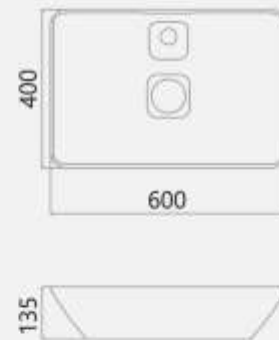

VALERIA

Countertop

Features

- . Bench top installation
- . One tap hole
- . Overflow outlet

Packing

- . Packaged size : 620*420*160

Includes

- . Overflow cover

ANTHURIUM

Countertop

Features

- . Bench top installation
- . One tap hole

Packing

- . Packaged size : 475*475*135