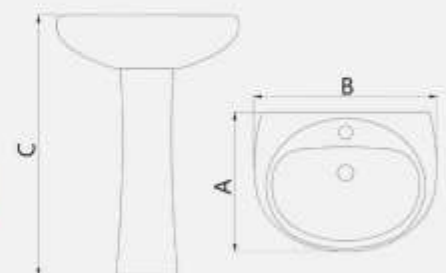

Features

- . One tap hole
- . Overflow outlet

Includes

- . Overflow cover

Packing

- . Packaged size :
- Vessel Basin : 605*475*245
- Pedestal : 705*220*185

CAMELIA

Pedestal

Features

- . 450 & 550 mm Size
- . One tap hole
- . Overflow outlet

Includes

- . Overflow cover

Packing

- . Packaged size :
- Vessel Basin 450 : 470*395*190
- Vessel Basin 550 : 575*470*220
- Pedestal : 710*220*225

size (mm)	A	B	C
450	375	450	850
550	445	570	880

- **HIDDEN FIXINGS**
Fixings are hidden which improves the clean lines and gives a more contemporary look
- **SEAMLESS TOILET**
Seamless surface designed, easy to clean and maintain, germs have nowhere to hide
- **QUICK RELEASE**
The seat is easily removed for cleaning and improved hygiene
- **SLOW CLOSE SEAT WC**
Seats are available as normal and slow close
- **DUAL FLUSH MECHANISM**
Dual flush technology