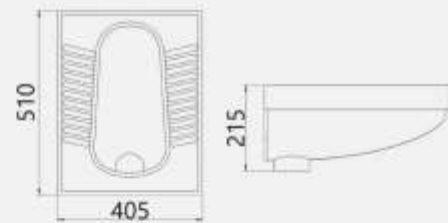

Packing

- . Packaged size : 535*420*235