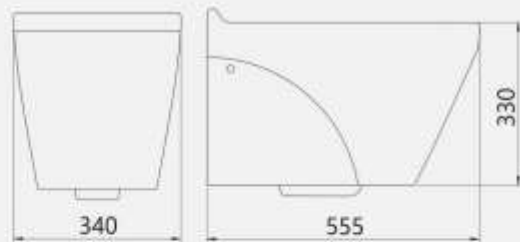

Packing

- . Packaged size : 570*380*435

DAPHNE

Wall Hung

Features

- . Hidden fixings
- . Soft close seat cover with quick release
- . Washdown flushing system

Packing

- . Packaged size : 555*380*445