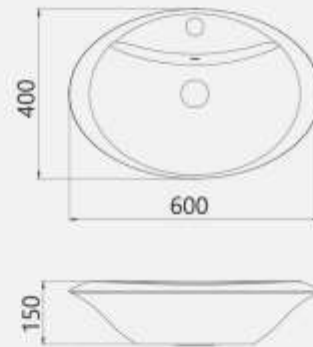

Features

- . Bench top installation
- . One tap hole
- . Overflow outlet

Includes

- . Overflow cover

Packing

- . Packaged size : 440*440*185

VERONICA

Countertop

Features

- . Bench top installation
- . One tap hole
- . Overflow outlet

Packing

- . Packaged size : 625*420*160

Includes

- . Overflow cover

FITTONIA

Countertop

Features

- . 500 & 600 & 700 mm Size
- . Bench top installation
- . One tap hole
- . Overflow outlet

Packing

- . Packaged size :
- for 500 mm size : 520*425*175
- for 600 mm size : 615*425*185
- for 700 mm size : 715*420*185