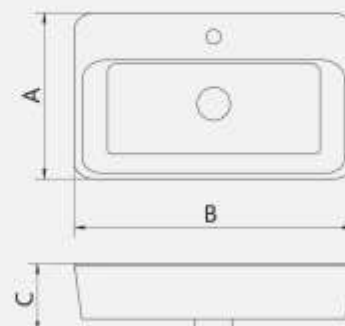

VERONICA

Countertop

Features

- . Bench top installation
- . One tap hole
- . Overflow outlet

Packing

- . Packaged size : 625*420*160

Includes

- . Overflow cover

FITTONIA

Countertop

Features

- . 500 & 600 & 700 mm Size
- . Bench top installation
- . One tap hole
- . Overflow outlet

Packing

- . Packaged size :
- for 500 mm size : 520*425*175
- for 600 mm size : 615*425*185
- for 700 mm size : 715*420*185

Includes

- . Overflow cover

size (mm)	A	B	C
500	400	500	170
600	400	600	170
700	400	700	170