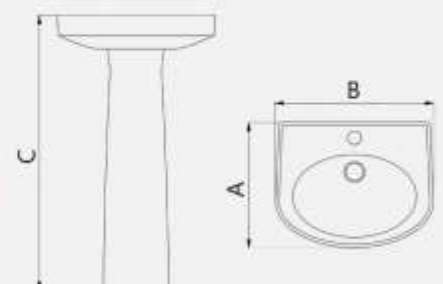

Packing

- . Packaged size :
- Vessel Basin : 625*440*225
- Pedestal : 695*205*180

AZALIA

Pedestal

Features

- . One tap hole
- . Overflow outlet

Includes

- . Overflow cover

Packing

- . Packaged size :
- Vessel Basin : 640*530*235
- Pedestal : 715*240*185

LANDIS

Pedestal

Features

- . 450 & 550 mm Size
- . One tap hole
- . Overflow outlet

Includes

- . Overflow cover

Packing

- . Packaged size :
- Vessel Basin 450 : 460*385*180
- Vessel Basin 550 : 575*455*215
- Pedestal : 720*210*195

size (mm)	A	B	C
450	360	450	820
550	440	560	860

DAISY

Pedestal

Features

- . 380 & 500 mm Size
- . One tap hole
- . Overflow outlet