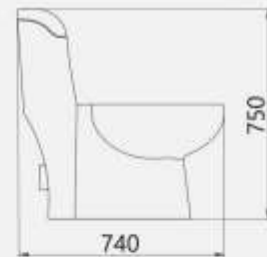

- . Dual flush 6 / 3 L
- . Soft close seat cover with quick release
- . Suitable for Floor/ Wall Outlet
- . Washdown flushing system
- . Axe : 220 mm
- . Bidet function (Optional)

Packing

- . Packaged size : 775*430*(780*515)