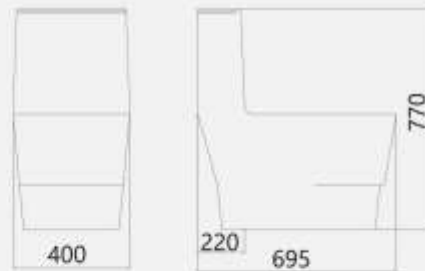

FLORIA

Monoblock

Features

- . Dual flush 6 / 3 L
- . Soft close seat cover with quick release
- . Vertical outlet
- . Turbojet flushing system
- . Axe : 220 mm

Packing

- . Packaged size : 740*430*(780*485)

VICTORIA

Monoblock

Features

- . Dual flush 6 / 3 L
- . Soft close seat cover with quick release
- . Vertical outlet
- . Turbojet flushing system
- . Axe : 220 mm

Packing

- . Packaged size : 750*435*(720*495)