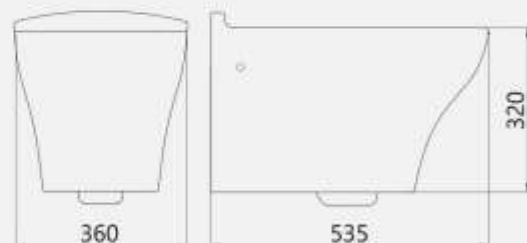

Packing

- . Packaged size : 570*380*435

DAPHNE

Wall Hung

Features

- . Hidden fixings
- . Soft close seat cover with quick release
- . Washdown flushing system

Packing

- . Packaged size : 555*380*445