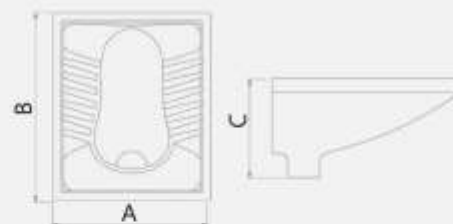

Packing

- . Packaged size : 535*420*235

ARIAN

Squat Pan

Features

- . Gravity-fed Flushing system

Packing

- . Packaged size :
Close Rim : 600*480*240
Rimless : 590*485*250