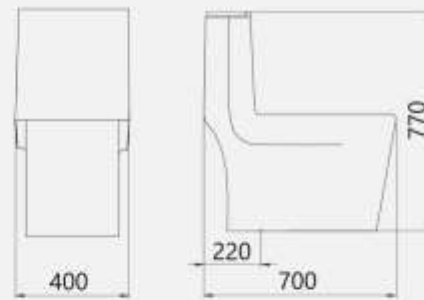

AVISA

Monoblock

Features

- . Dual flush 6 / 3 L
- . Soft close seat cover with quick release
- . Vertical outlet
- . Turbojet flushing system
- . Axe : 220 mm

Packing

- . Packaged size : 740*430*(780*485)

DAPHNE

Monoblock

Features

- . Dual flush 6 / 3 L
- . Soft close seat cover with quick release
- . Vertical outlet
- . Turbojet flushing system
- . Axe : 230 mm

Packing

- . Packaged size : 680*405*(740*460)