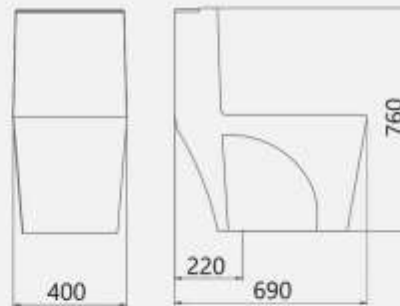

AVINA

Monoblock

Features

- . Dual flush 6 / 3 L
- . Soft close seat cover with quick release
- . Vertical outlet
- . Turbojet flushing system
- . Axe : 220 mm

Packing

- . Packaged size : 740*430*(780*485)

ADONIS

Monoblock

Features

- . Dual flush 6 / 3 L
- . Soft close seat cover with quick release
- . Vertical outlet
- . Turbojet flushing system
- . Axe : 220 mm

Packing

- . Packaged size : 670*390*(745*470)