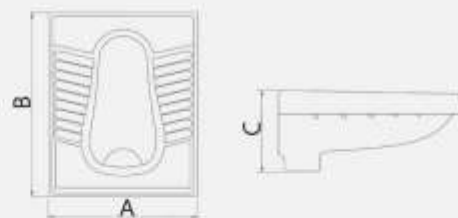

Squat Pan

Features

- . Gravity-fed Flushing system

Packing

- . Packaged size :
- Open Rim : 565*445*220
- Open Rim : 615*445*250
- Close Rim : 605*480*250

Type	A	B	C
Open Rim	430	540	215
Open Rim	435	545	225
Close Rim	470	575	235