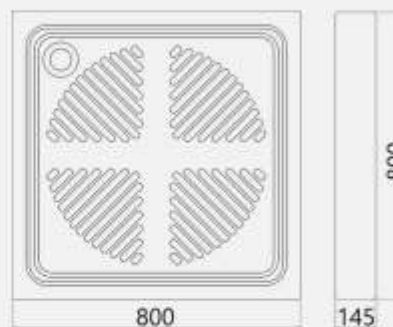

Features

- . Ergonomic
- . Close Rim
- . Gravity-fed Flushing system

Packing

. Packaged size : 610*500*260

VIOLA

Shower Tray

Features

- . Antislip Surface
- . Rectangular Shower Tary
- . Anti-Germ Glaze
- . White Glaze

Packing

- . Packaged size : 755*735*115

REGAL

Shower Tray

Features

- . Antislip Surface
- . Rectangular Shower Tary
- . Anti-Germ Glaze
- . White Glaze

Packing

- . Packaged size : 840*830*155