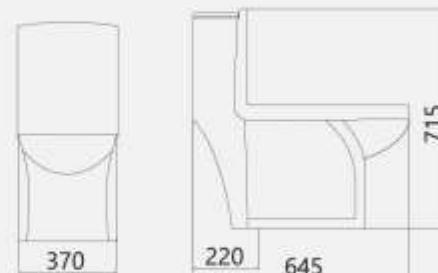

Packing

- . Packaged size : 775*430*(780*515)

AVINA

Monoblock

Features

- . Dual flush 6 / 3 L
- . Soft close seat cover with quick release
- . Vertical outlet
- . Turbojet flushing system
- . Axe : 220 mm

Packing

- . Packaged size : 670*390*(745*470)

ARTA

Monoblock

Features

- . Dual flush 6 / 3 L
- . Soft close seat cover with quick release
- . Vertical outlet
- . Washdown flushing system
- . 3" Mechanism outlet size
- . Axe : 210 mm
- . Bidet function (Optional)