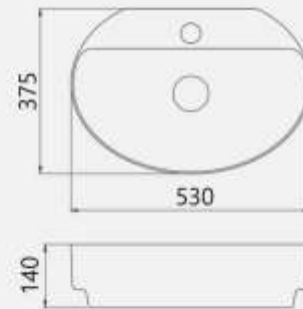

HELENA

Countertop

Features

- . Bench top installation
- . One tap hole

Packing

- . Packaged size : 550*380*180

VICTORIA

Countertop

Features

- . Bench top installation
- . One tap hole
- . Overflow outlet

Packing

- . Packaged size : 615*405*230

Includes

- . Overflow cover

FLORIA

Countertop