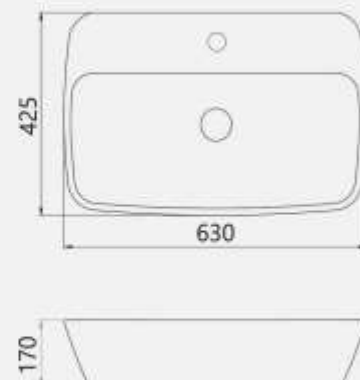

HELENA

Countertop

Features

- . Bench top installation
- . One tap hole

Packing

- . Packaged size : 550*380*180

VICTORIA

Countertop

Packing

- . Packaged size : 665*400*150

ERICA

Countertop

Features

- . Bench top installation
- . One tap hole
- . Overflow outlet

Packing

- . Packaged size : 435*435*190

Includes

- . Overflow cover

AVISA

Countertop

Features

- . Bench top installation
- . One tap hole
- . Overflow outlet

Packing

- . Packaged size : 655*440*185

Includes

- . Overflow cover

LUISA

Countertop

Features

- . Bench top installation
- . One tap hole

Packing

- . Packaged size : 440*440*155