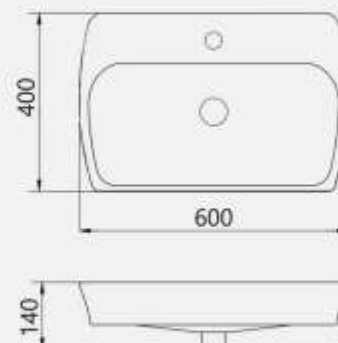

Includes

- . Overflow cover

LUISA

Countertop

Features

- . Bench top installation
- . One tap hole

Packing

- . Packaged size : 440*440*155

AVINA

Countertop

Features

- . Bench top installation
- . One tap hole
- . Overflow outlet

Packing

- . Packaged size : 620*415*165

Includes

- . Overflow cover

ARIAN

Countertop

Features

- . Bench top installation
- . One tap hole
- . Overflow outlet

Includes

- . Overflow cover

Packing

- . Packagedsize : 555*405*180