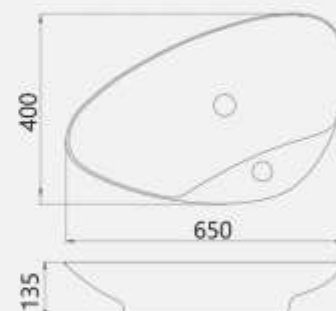

Packing

- . Packaged size : 665*400*150