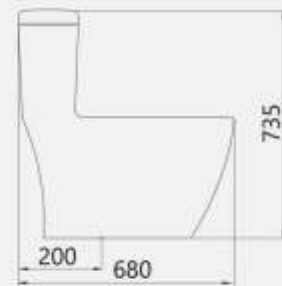

- . Packaged size : 680*405*(740*460)

ANTHURIUM

Monoblock

Features

- . Dual flush 6 / 3 L
- . Soft close seat cover with quick release
- . Vertical outlet
- . Washdown flushing system
- . 3" Mechanism outlet size
- . Axe : 200 mm
- . Bidet function (Optional)

Packing

- . Packaged size : 750*425*(740*500)

LUISA

Monoblock

Features

- . Dual flush 6 / 3 L
- . Soft close seat cover with quick release
- . Vertical outlet
- . Washdown flushing system
- . Axe : 200 mm

Packing