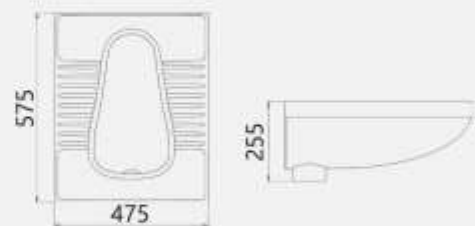

Packing

. Packaged size : 605*495*270