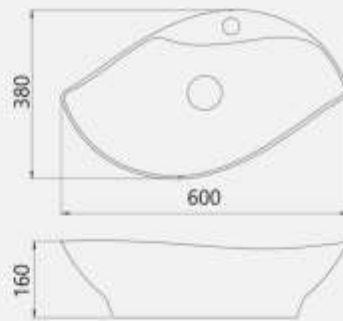

FLORIA

Countertop

Features

- . Bench top installation
- . One tap hole
- . Overflow outlet

Packing

- . Packaged size : 580*360*175

LINDA

Countertop

Features

- . Bench top installation
- . One tap hole

Packing

- . Packaged size : 665*400*150