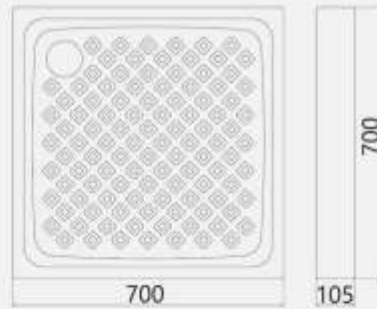

Features

- . Ergonomic
- . Close Rim
- . Gravity-fed Flushing system

Packing

. Packaged size : 610*500*260

VIOLA

Shower Tray

Features

- . Antislip Surface
- . Rectangular Shower Tary
- . Anti-Germ Glaze
- . White Glaze

Packing

- . Packaged size : 755*735*115

REGAL

Shower Tray

Features

- . Antislip Surface
- . Rectangular Shower Tary
- . Anti-Germ Glaze
- . White Glaze

Packing

- . Packaged size : 840*830*155