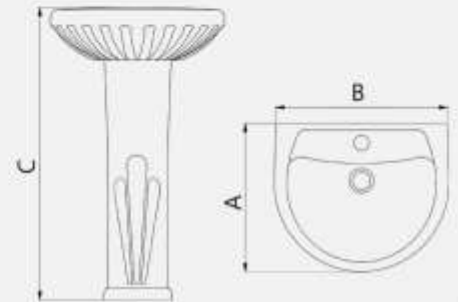

MONICA

Pedestal

Features

- . 500 & 600 mm Size
- . One tap hole
- . Overflow outlet

Includes

- . Overflow cover

size (mm)	A	B	C
500	425	505	865
600	505	620	890

Packing

- . Packaged size :
- Vessel Basin 500 : 520*450*200
- Vessel Basin 600 : 630*535*230
- Pedestal : 725*220*210

JASMINE

Pedestal

Features

- . One tap hole
- . Overflow outlet

Includes

- . Overflow cover

Packing

- . Packaged size :
- Vessel Basin : 585*510*205
- Pedestal : 710*235*215

DAPHNE

Pedestal

Features

- . 560 & 600 mm Size
- . One tap hole
- . Overflow outlet

Includes

- . Overflow cover

size (mm)	A	B	C
560	405	560	830
600	480	620	855

Packing

- . Packaged size :
- Vessel Basin 560 : 585*430*195
- Vessel Basin 600 : 630*500*210
- Pedestal : 675*280*200