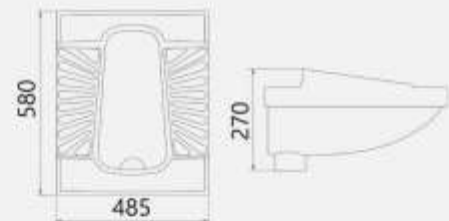

Packing

. Packaged size : 615*495*280