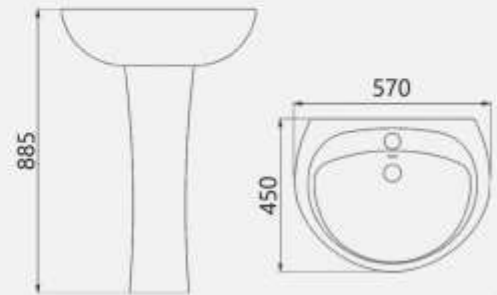

Packing

- . Packaged size :
- Vessel Basin 450 : 460*385*180
- Vessel Basin 550 : 575*455*215
- Pedestal : 720*210*195

size (mm)	A	B	C
450	360	450	820
550	440	560	860

DAISY

Pedestal

Features

- . 380 & 500 mm Size
- . One tap hole
- . Overflow outlet

Includes

- . Overflow cover

size (mm)	A	B	C
380	305	385	845
500	385	510	865

Packing

- . Packaged size :
- Vessel Basin 380 : 400*330*190
- Vessel Basin 500 : 530*410*205
- Pedestal : 720*190*185

ARIAN

Pedestal

Features

- . One tap hole
- . Overflow outlet

Includes

- . Overflow cover

Packing

- . Packaged size :
- Vessel Basin : 605*475*245
- Pedestal : 705*220*185

CAMELIA

Pedestal

Features

- . 450 & 550 mm Size
- . One tap hole
- . Overflow outlet

Includes

- . Overflow cover

Packing

- . Packaged size :
- Vessel Basin 450 : 470*395*190
- Vessel Basin 550 : 575*470*220
- Pedestal : 710*220*225