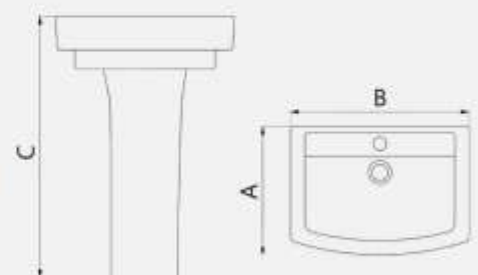

MONICA

Pedestal

Features

- . 500 & 600 mm Size
- . One tap hole
- . Overflow outlet

Includes

- . Overflow cover

size (mm)	A	B	C
500	425	505	865
600	505	620	890

Packing

- . Packaged size :
- Vessel Basin 500 : 520*450*200
- Vessel Basin 600 : 630*535*230
- Pedestal : 725*220*210

JASMINE

Pedestal

Features

- . One tap hole
- . Overflow outlet

Includes

- . Overflow cover

Packing

- . Packaged size :
- Vessel Basin : 585*510*205
- Pedestal : 710*235*215

DAPHNE

Pedestal

Features

- . 560 & 600 mm Size
- . One tap hole
- . Overflow outlet

Includes

- . Overflow cover

size (mm)	A	B	C
560	405	560	830
600	480	620	855

Packing

- . Packaged size :
- Vessel Basin 560 : 585*430*195
- Vessel Basin 600 : 630*500*210
- Pedestal : 675*280*200