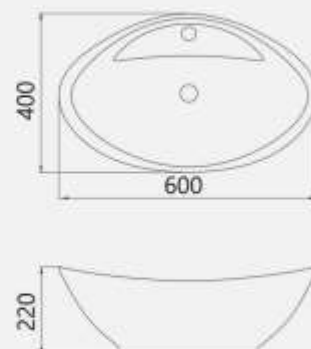

HELENA

Countertop

Features

- . Bench top installation
- . One tap hole

Packing

- . Packaged size : 550*380*180

VICTORIA

Countertop

Features

- . Bench top installation
- . One tap hole
- . Overflow outlet

Packing

- . Packaged size : 615*405*230

Includes

- . Overflow cover

FLORIA

Countertop