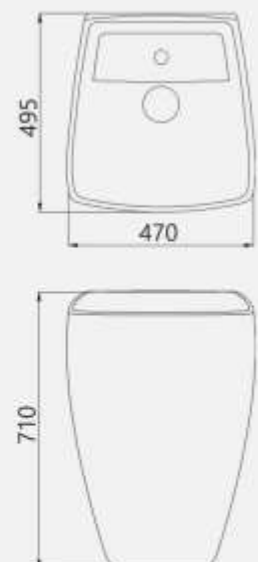

CONCEPT

Wall Hung

Features

- . One tap hole
- . Overflow outlet

Includes

- . Overflow cover

Packing

- . Packaged size : 530*470*425

FLORIA

Wall Hung

Features

- One tap hole

Packing

- Packaged size : 535*480*770

VERONIA

Wall Hung

Features

- One tap hole

Packing

- Packaged size : 490*508*735

ARTA

Pedestal

Features

- . One tap hole
- . Overflow outlet
- . One piece