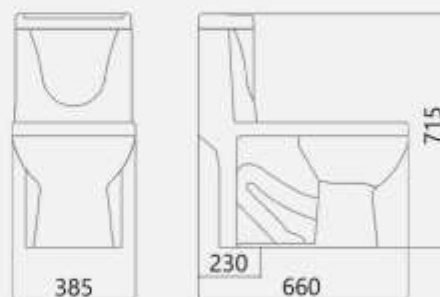

Packing

- . Packaged size : 710*400*(770*485)

HELENA

Monoblock

Features

- . Dual flush 6 / 3 L
- . Soft close seat cover with quick release
- . Vertical outlet
- . Washdown flushing system
- . Axe : 120 mm

- . Packaged size : 740*430*(780*485)

DAPHNE

Monoblock

Features

- . Dual flush 6 / 3 L
- . Soft close seat cover with quick release
- . Vertical outlet
- . Turbojet flushing system
- . Axe : 230 mm

Packing

- . Packaged size : 680*405*(740*460)

ANTHURIUM

Monoblock

Features

- . Dual flush 6 / 3 L
- . Soft close seat cover with quick release
- . Vertical outlet
- . Washdown flushing system
- . 3" Mechanism outlet size
- . Axe : 200 mm
- . Bidet function (Optional)

Packing

- . Packaged size : 750*425*(740*500)

LUISA

Monoblock

Features

- . Dual flush 6 / 3 L
- . Soft close seat cover with quick release
- . Vertical outlet
- . Washdown flushing system
- . Axe : 200 mm

Packing