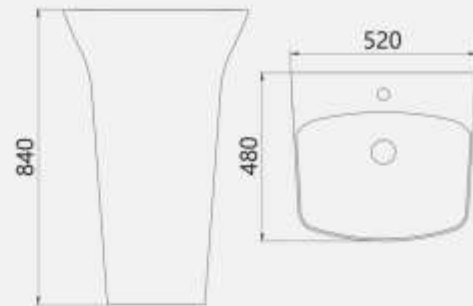

FLORIA

Wall Hung

Features

- One tap hole

Packing

- Packaged size : 535*480*770

VERONIA

Wall Hung

Features

- One tap hole

Packing

- Packaged size : 490*508*735

ARTA

Pedestal

Features

- . One tap hole
- . Overflow outlet
- . One piece

Packing

. Packaged size :
945*(595*290)*(520*345)

Includes

- . Overflow cover

We introduce innovation in the visual form of our products, driving beautiful aesthetics to new levels. From the wondrous forms of our basin designs to pioneering new ceramic finishes including the stunning glaze, our use materials and modern manufacturing techniques has led to a strong and tough ceramic surface that boasts a super slim profile and luxurious depth of shine.