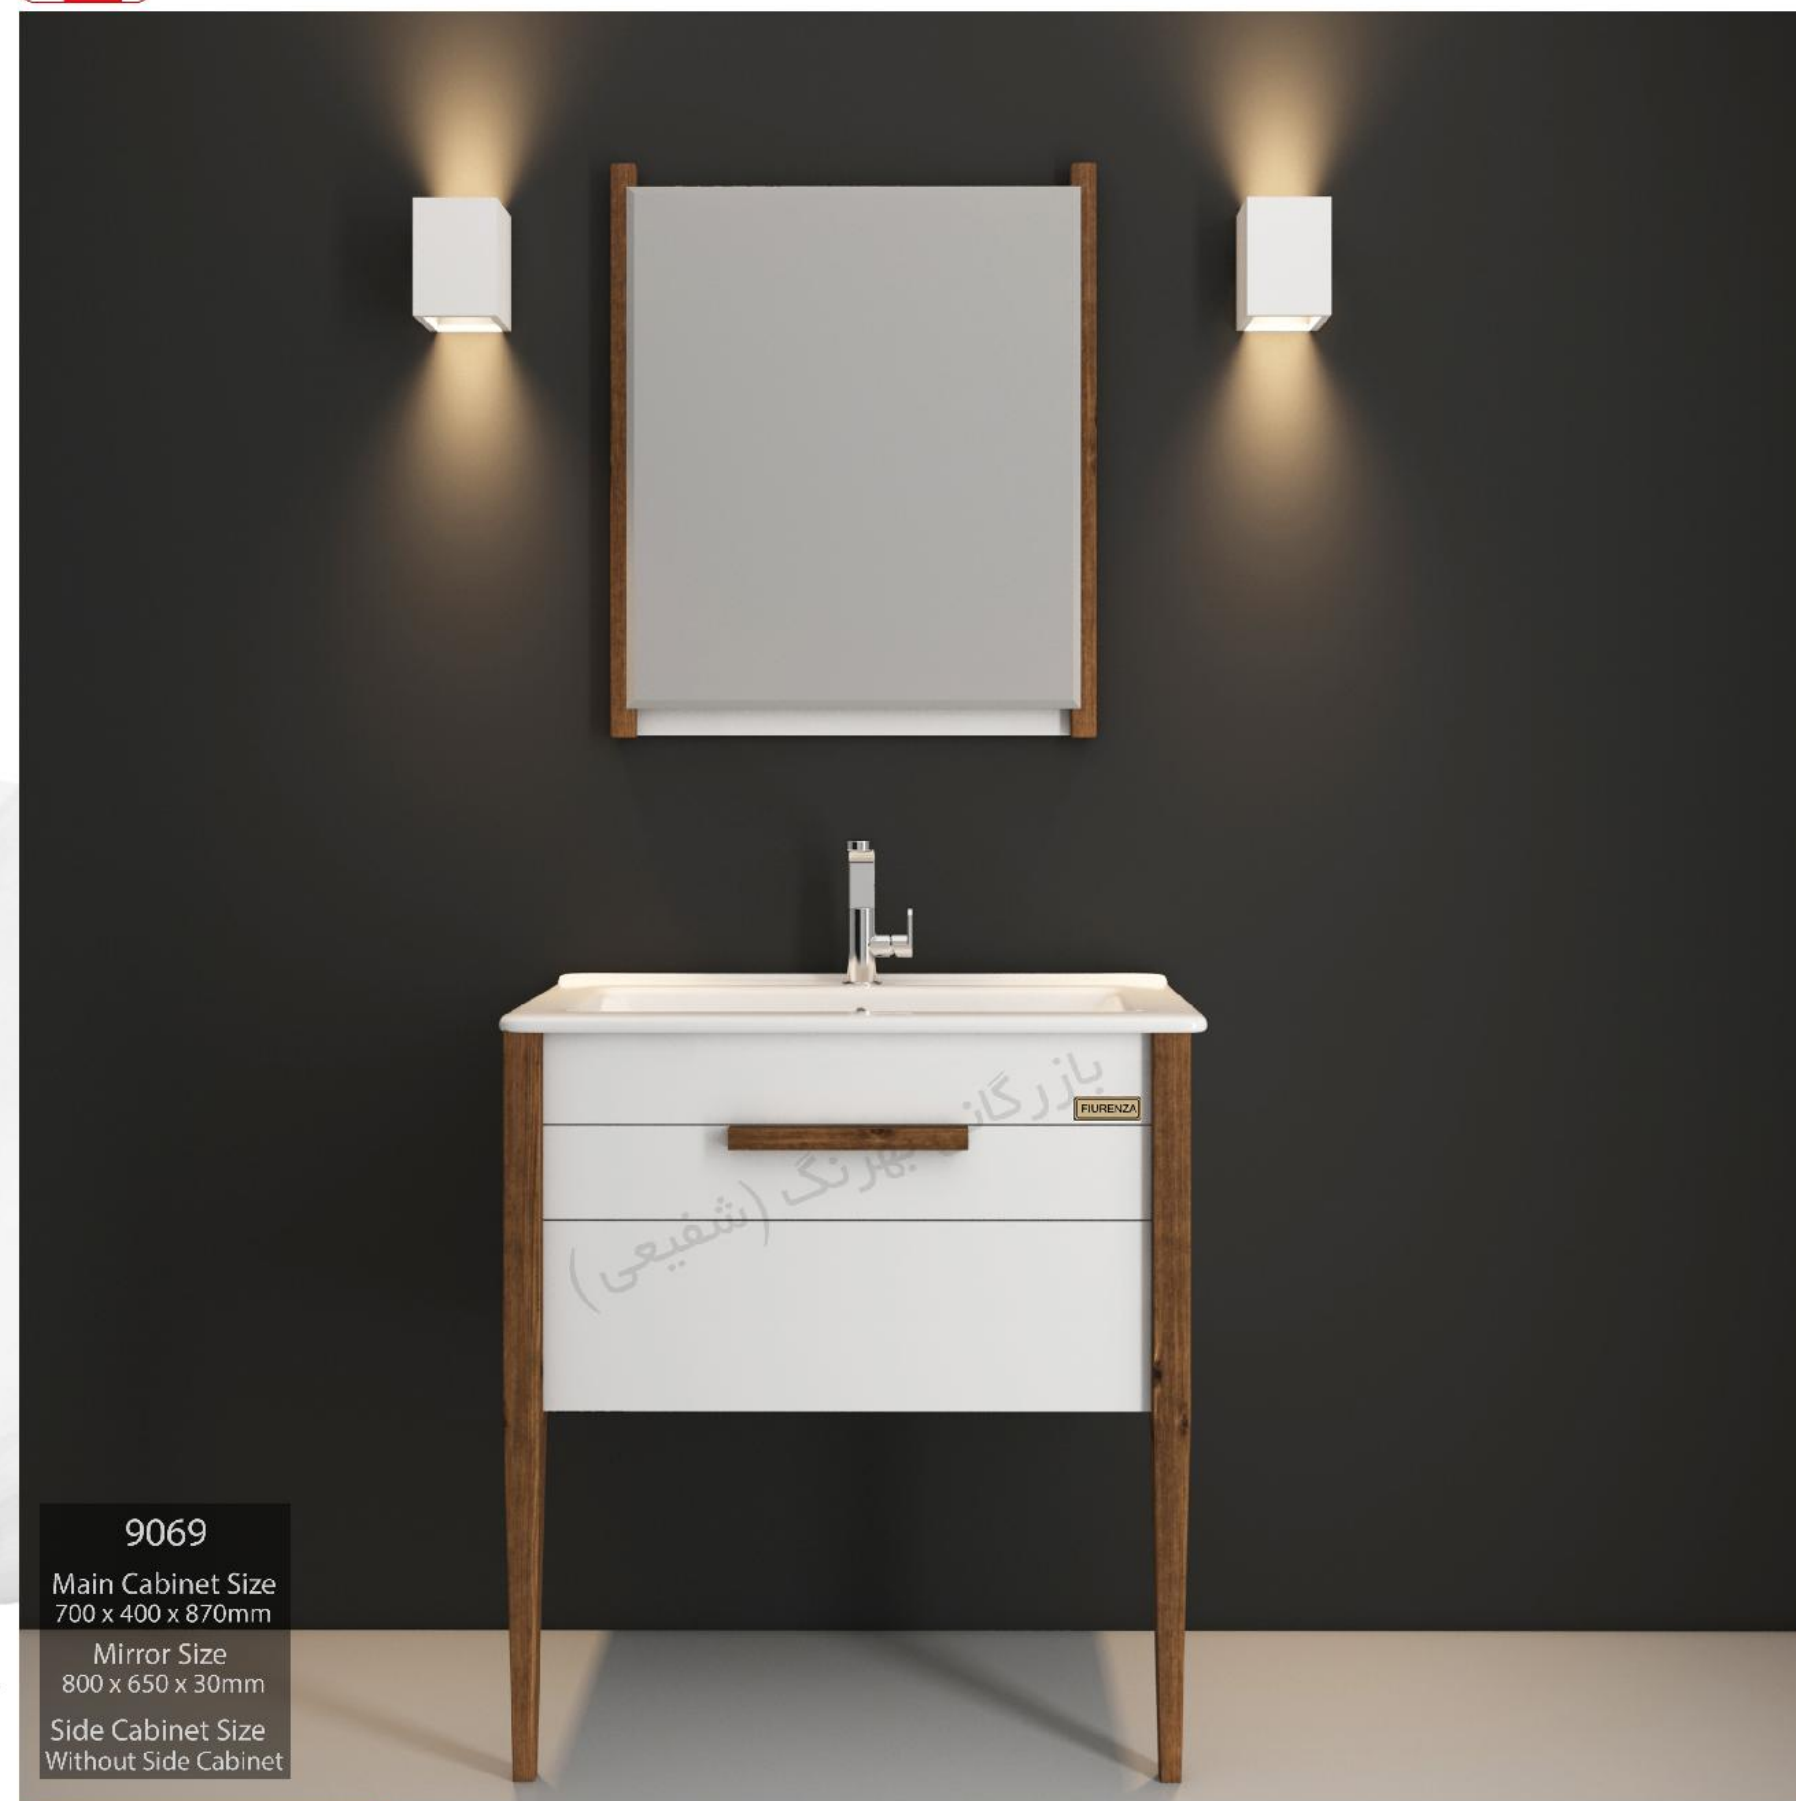

9069
Main Cabinet Size
700 x 400 x 870mm
Mirror Size
800 x 650 x 30mm
Side Cabinet Size
Without Side Cabinet